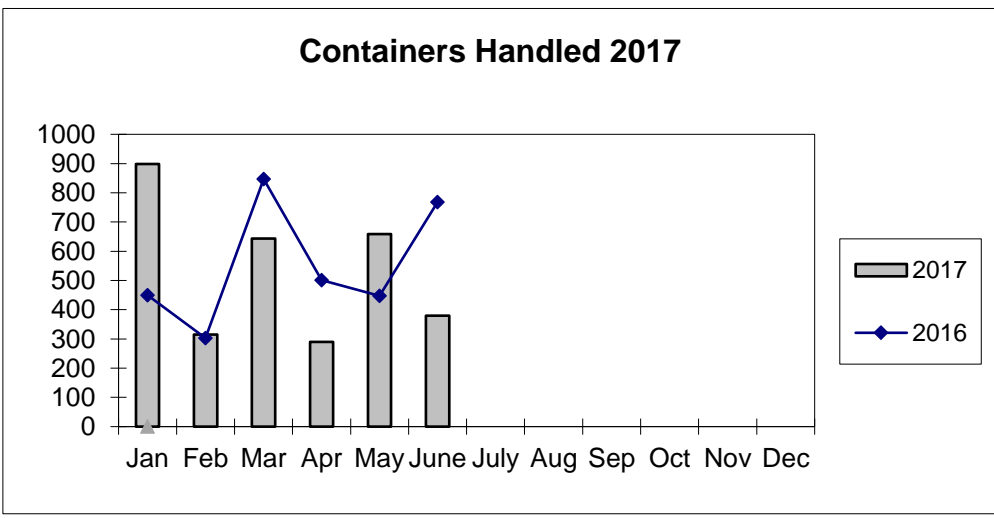

**Port of Everett
Marine Terminals Statistics Through June 2017**

**Port of Everett
Marine Terminals Statistics Through June 2017**

Port Calls		2017	2016
Port calls YTD		68	72
	ships	45	40
	barges	23	32
Port calls this month	June	9	13
	ship	7	8
	barge	2	5
Port calls last month	May	14	11
	ship	10	6
	barge	4	5
Tonnage		2017	2016
Short Tons YTD		158,362	112,299
	In (general)	31,892	34,064
	In (cement)	26,909	21,842
	Out	31,152	21,111
	Out (logs)	68,409	35,282
Short tons This Month	June	7,506	10,520
	In (general)	2,882	6,212
	In (cement)	-	-
	Out	4,624	4,308
	Out (logs)	-	-
Short tons Last Month	May	33,939	45,630
	In (general)	4,691	3,544
	In (cement)	-	4,512
	Out	7,169	2,292
	Out (logs)	22,079	35,282
Container Statistics		2017	2016
Number of Units YTD		3,186	3,276
	In	1,909	2,163
	Out	1,277	1,113
Number of Units This Month	June	380	768
	In	233	529
	Out	147	239
Number of Units Last Month	May	659	447
	In	342	327
	Out	317	120