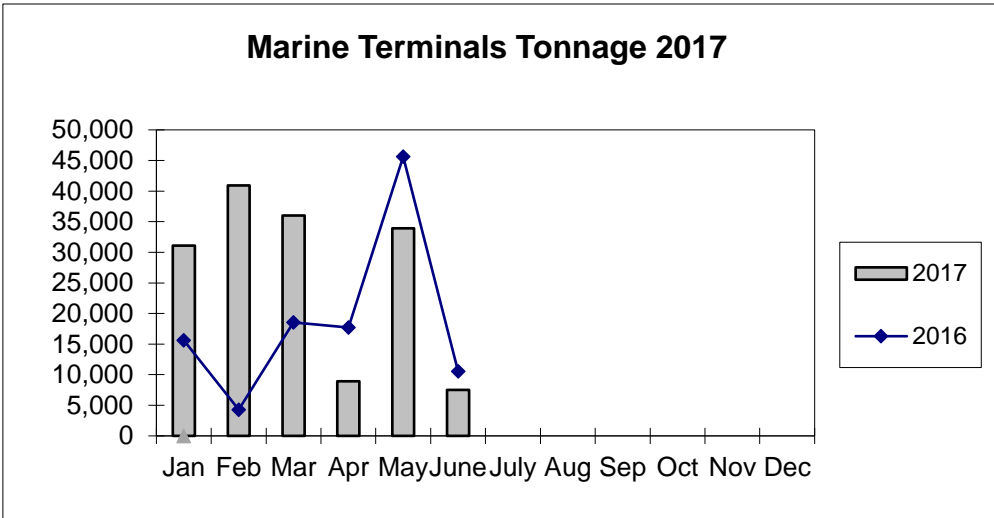

**Port of Everett
Marine Terminals Statistics Through June 2017**

**Port of Everett
Marine Terminals Statistics Through June 2017**

Port Calls		2017	2016
Port calls YTD		68	72
	ships	45	40
	barges	23	32
Port calls this month	June	9	13
	ship	7	8
	barge	2	5
Port calls last month	May	14	11
	ship	10	6
	barge	4	5
Tonnage		2017	2016
Short Tons YTD		158,362	112,299
	In (general)	31,892	34,064
	In (cement)	26,909	21,842
	Out	31,152	21,111
	Out (logs)	68,409	35,282
Short tons This Month	June	7,506	10,520
	In (general)	2,882	6,212
	In (cement)	-	-
	Out	4,624	4,308
	Out (logs)	-	-
Short tons Last Month	May	33,939	45,630
	In (general)	4,691	3,544
	In (cement)	-	4,512
	Out	7,169	2,292
	Out (logs)	22,079	35,282
Container Statistics		2017	2016
Number of Units YTD		3,186	3,276
	In	1,909	2,163
	Out	1,277	1,113
Number of Units This Month	June	380	768
	In	233	529
	Out	147	239
Number of Units Last Month	May	659	447
	In	342	327
	Out	317	120

**Port of Everett
Marine Terminals Statistics Through June 2017**