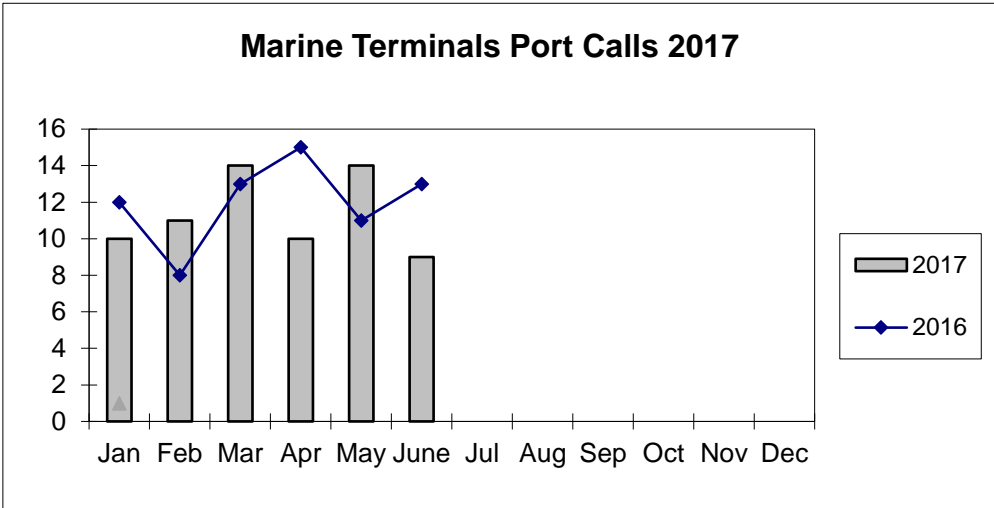

**Port of Everett
Marine Terminals Statistics Through June 2017**

**Port of Everett
Marine Terminals Statistics Through June 2017**

Port Calls		2017	2016
Port calls YTD		68	72
	ships	45	40
	barges	23	32
Port calls this month	June	9	13
	ship	7	8
	barge	2	5
Port calls last month	May	14	11
	ship	10	6
	barge	4	5
Tonnage		2017	2016
Short Tons YTD		158,362	112,299
	In (general)	31,892	34,064
	In (cement)	26,909	21,842
	Out	31,152	21,111
	Out (logs)	68,409	35,282
Short tons This Month	June	7,506	10,520
	In (general)	2,882	6,212
	In (cement)	-	-
	Out	4,624	4,308
	Out (logs)	-	-
Short tons Last Month	May	33,939	45,630
	In (general)	4,691	3,544
	In (cement)	-	4,512
	Out	7,169	2,292
	Out (logs)	22,079	35,282
Container Statistics		2017	2016
Number of Units YTD		3,186	3,276
	In	1,909	2,163
	Out	1,277	1,113
Number of Units This Month	June	380	768
	In	233	529
	Out	147	239
Number of Units Last Month	May	659	447
	In	342	327
	Out	317	120

**Port of Everett
Marine Terminals Statistics Through June 2017**