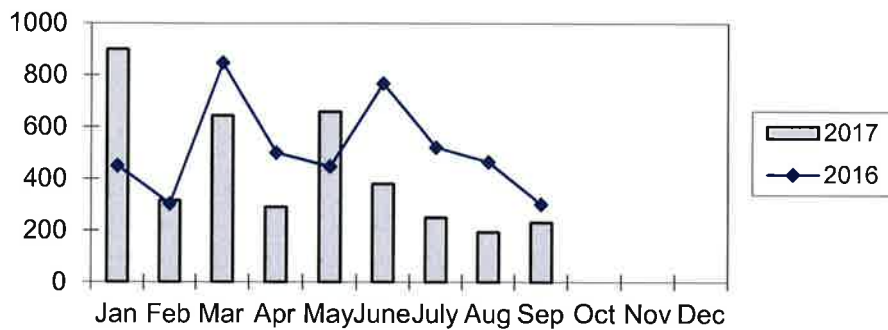

Port of Everett
Marine Terminals Statistics Through September 2017

Port Calls			2017	2016
Port calls YTD			95	109
	ships		66	62
	barges		29	47
Port calls this month		Sep	8	10
	ship		6	5
	barge		2	5
Port calls last month		Aug	9	16
	ship		7	12
	barge		2	4
Tonnage			2017	2016
Short Tons YTD			210,859	186,537
	In (general)		42,104	50,920
	In (cement)		26,909	28,771
	Out (general)		38,249	30,537
	Out (logs)		103,597	76,309
Short tons this month		Sep	38,671	5,603
	In (general)		2,244	4,247
	In (cement)		-	-
	Out (general)		1,240	1,356
	Out (logs)		35,187	-
Short tons last month		Aug	7,097	53,393
	In (general)		3,016	8,817
	In (cement)		-	-
	Out (general)		4,081	3,549
	Out (logs)		-	41,027
Container Statistics			2017	2016
Number of Units YTD			4,002	4,605
	In		2,389	3,001
	Out		1,613	1,604
Number of Units This Month		Sep	231	302
	In		147	206
	Out		84	96
Number of Units Last Month		Aug	336	506
	In		194	322
	Out		142	184

**Port of Everett
Marine Terminals Statistics Through September 2017**

Marine Terminals Port Calls 2017

Marine Terminals Tonnage 2017

Containers Handled 2017

**Port of Everett
Marine Terminals Statistics Through September 2017**