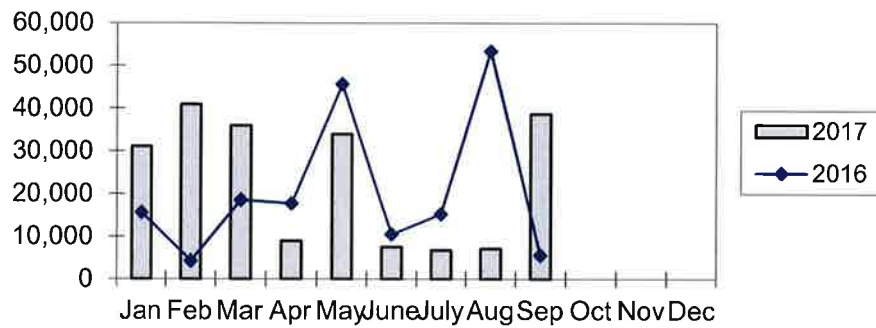

Port of Everett
Marine Terminals Statistics Through September 2017

Port Calls			2017	2016
Port calls YTD			95	109
	ships		66	62
	barges		29	47
Port calls this month		Sep	8	10
	ship		6	5
	barge		2	5
Port calls last month		Aug	9	16
	ship		7	12
	barge		2	4
Tonnage			2017	2016
Short Tons YTD			210,859	186,537
	In (general)		42,104	50,920
	In (cement)		26,909	28,771
	Out (general)		38,249	30,537
	Out (logs)		103,597	76,309
Short tons this month		Sep	38,671	5,603
	In (general)		2,244	4,247
	In (cement)		-	-
	Out (general)		1,240	1,356
	Out (logs)		35,187	-
Short tons last month		Aug	7,097	53,393
	In (general)		3,016	8,817
	In (cement)		-	-
	Out (general)		4,081	3,549
	Out (logs)		-	41,027
Container Statistics			2017	2016
Number of Units YTD			4,002	4,605
	In		2,389	3,001
	Out		1,613	1,604
Number of Units This Month		Sep	231	302
	In		147	206
	Out		84	96
Number of Units Last Month		Aug	336	506
	In		194	322
	Out		142	184

**Port of Everett
Marine Terminals Statistics Through September 2017**

Marine Terminals Port Calls 2017

Marine Terminals Tonnage 2017

Containers Handled 2017

**Port of Everett
Marine Terminals Statistics Through September 2017**