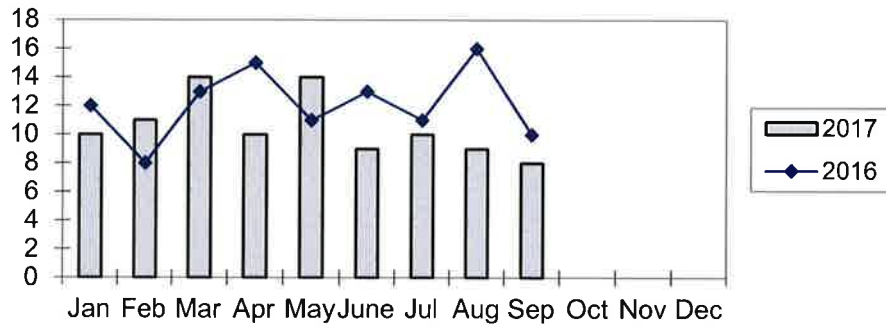

**Port of Everett
Marine Terminals Statistics Through September 2017**

Marine Terminals Port Calls 2017