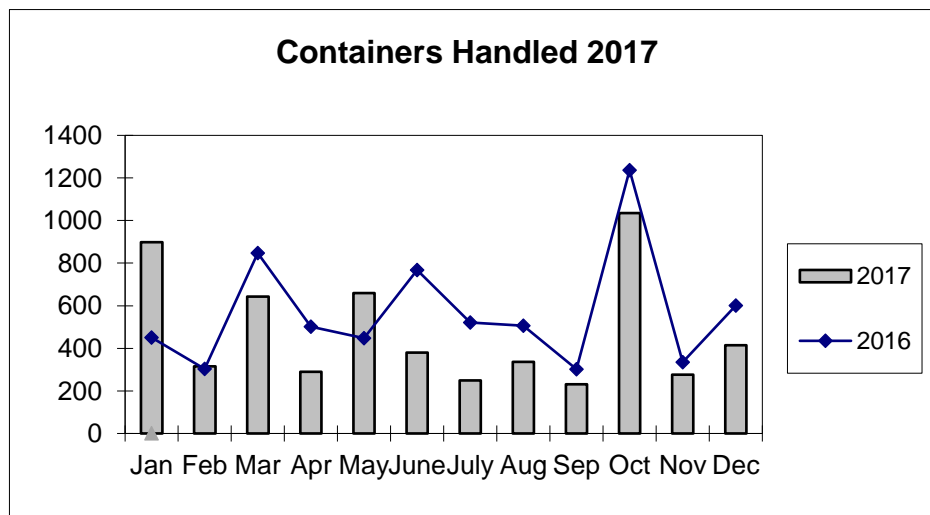

**Port of Everett
Marine Terminals Statistics Through December 2017**

**Port of Everett
Marine Terminals Statistics Through December 2017**

Port Calls			2017	2016
Port calls YTD			133	142
	ships		90	85
	barges		43	57
Port calls this month		Dec	11	12
	ship		9	9
	barge		2	3
Port calls last month		Nov	14	9
	ship		7	5
	barge		7	4
Tonnage			2017	2016
Short Tons YTD			319,378	256,793
	In (general)		51,831	62,354
	In (cement)		70,526	28,771
	Out (general)		58,247	48,127
	Out (logs)		138,774	117,541
Short tons this month		Dec	49,821	31,175
	In (general)		2,072	3,668
	In (cement)		5,481	-
	Out (general)		7,091	5,587
	Out (logs)		35,177	21,920
Short tons last month		Nov	37,070	4,882
	In (general)		4,090	3,085
	In (cement)		31,866	-
	Out (general)		1,114	1,797
	Out (logs)		-	-
Container Statistics			2017	2016
Number of Units YTD			5,728	6,778
	In		3,199	4,231
	Out		2,529	2,547
Number of Units This Month		Dec	415	601
	In		157	341
	Out		258	260
Number of Units Last Month		Nov	276	335
	In		199	203
	Out		77	132