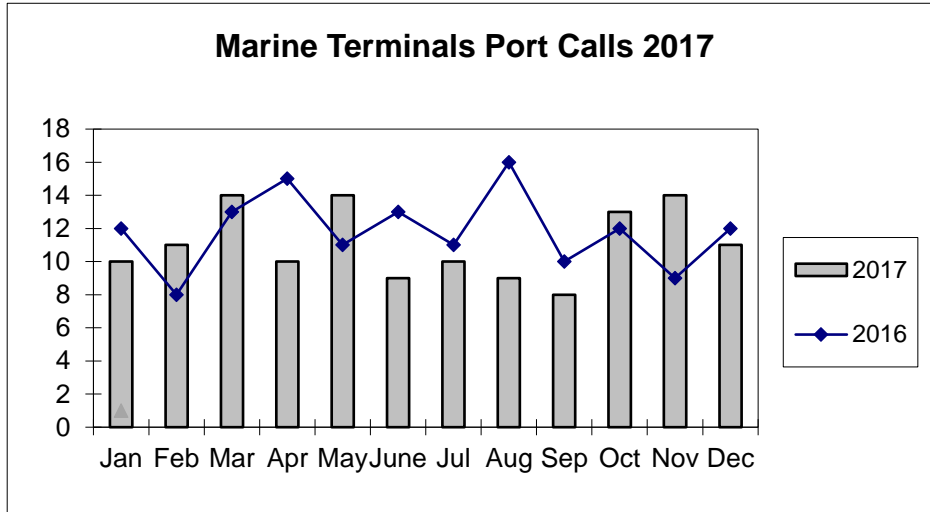

**Port of Everett
Marine Terminals Statistics Through December 2017**

**Port of Everett
Marine Terminals Statistics Through December 2017**

Port Calls			2017	2016
Port calls YTD			133	142
	ships		90	85
	barges		43	57
Port calls this month		Dec	11	12
	ship		9	9
	barge		2	3
Port calls last month		Nov	14	9
	ship		7	5
	barge		7	4
Tonnage			2017	2016
Short Tons YTD			319,378	256,793
	In (general)		51,831	62,354
	In (cement)		70,526	28,771
	Out (general)		58,247	48,127
	Out (logs)		138,774	117,541
Short tons this month		Dec	49,821	31,175
	In (general)		2,072	3,668
	In (cement)		5,481	-
	Out (general)		7,091	5,587
	Out (logs)		35,177	21,920
Short tons last month		Nov	37,070	4,882
	In (general)		4,090	3,085
	In (cement)		31,866	-
	Out (general)		1,114	1,797
	Out (logs)		-	-
Container Statistics			2017	2016
Number of Units YTD			5,728	6,778
	In		3,199	4,231
	Out		2,529	2,547
Number of Units This Month		Dec	415	601
	In		157	341
	Out		258	260
Number of Units Last Month		Nov	276	335
	In		199	203
	Out		77	132

**Port of Everett
Marine Terminals Statistics Through December 2017**