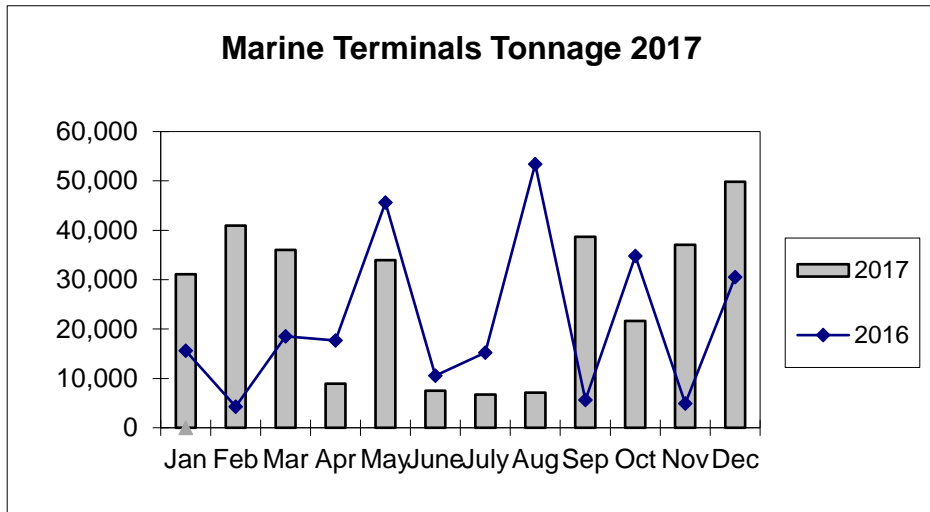

**Port of Everett
Marine Terminals Statistics Through December 2017**

**Port of Everett
Marine Terminals Statistics Through December 2017**

Port Calls			2017	2016
Port calls YTD			133	142
	ships		90	85
	barges		43	57
Port calls this month		Dec	11	12
	ship		9	9
	barge		2	3
Port calls last month		Nov	14	9
	ship		7	5
	barge		7	4
Tonnage			2017	2016
Short Tons YTD			319,378	256,793
	In (general)		51,831	62,354
	In (cement)		70,526	28,771
	Out (general)		58,247	48,127
	Out (logs)		138,774	117,541
Short tons this month		Dec	49,821	31,175
	In (general)		2,072	3,668
	In (cement)		5,481	-
	Out (general)		7,091	5,587
	Out (logs)		35,177	21,920
Short tons last month		Nov	37,070	4,882
	In (general)		4,090	3,085
	In (cement)		31,866	-
	Out (general)		1,114	1,797
	Out (logs)		-	-
Container Statistics			2017	2016
Number of Units YTD			5,728	6,778
	In		3,199	4,231
	Out		2,529	2,547
Number of Units This Month		Dec	415	601
	In		157	341
	Out		258	260
Number of Units Last Month		Nov	276	335
	In		199	203
	Out		77	132

**Port of Everett
Marine Terminals Statistics Through December 2017**