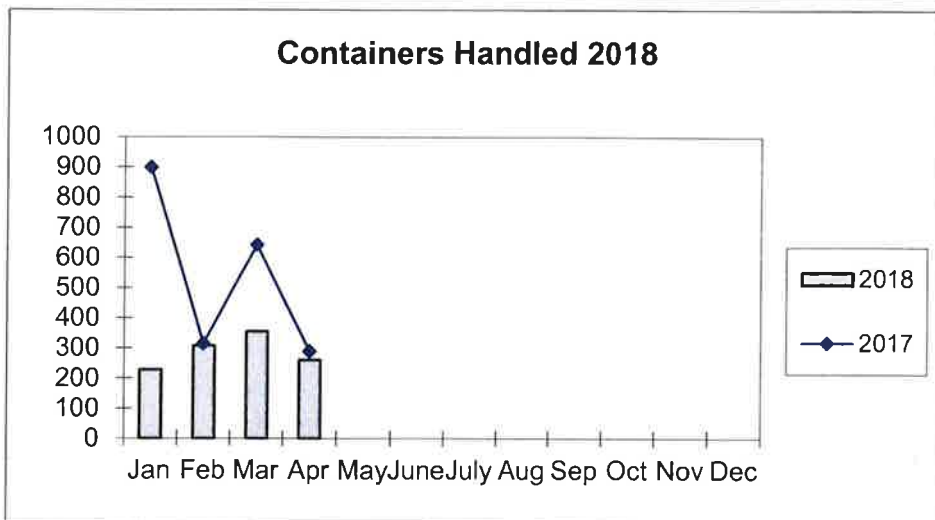

**Port of Everett
Marine Terminals Tonnage Through April 2018**