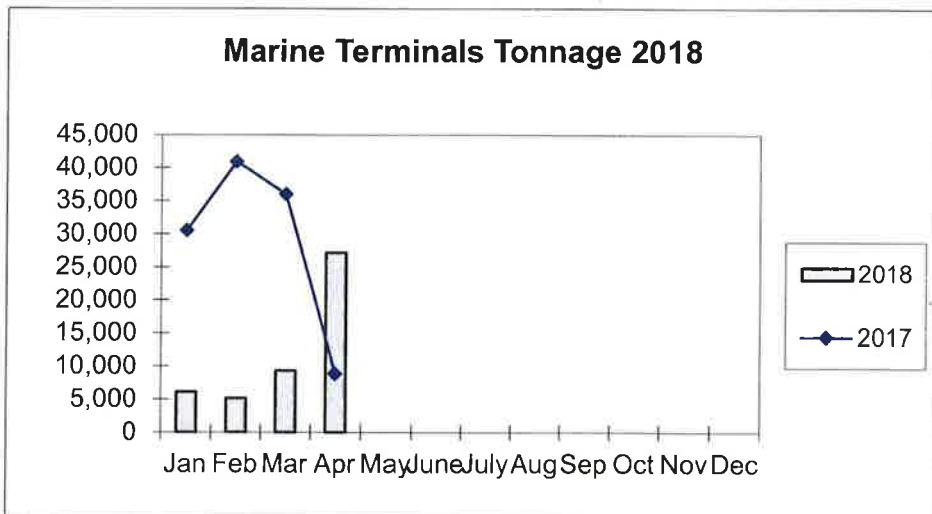

Port of Everett
Marine Terminals Tonnage Through April 2018

Port Calls		2018	2017
Port calls YTD		33	45
	ships	24	28
	barges	9	17
Port calls this month	April	8	10
	ship	5	7
	barge	3	3
Port calls last month	March	10	14
	ship	8	10
	barge	2	4
Tonnage		2018	2017
Short Tons YTD		53,889	116,915
	In (general)	13,161	24,318
	In (cement)	12,004	26,909
	Out	12,196	19,358
	Out (logs)	16,528	46,330
Short tons This Month	April	27,151	8,903
	In (general)	4,455	5,698
	In (cement)	5,789	-
	Out	379	3,205
	Out (logs)	16,528	-
Short tons Last Month	March	15,524	36,006
	In (general)	4,243	4,026
	In (cement)	6,215	-
	Out	5,066	8,495
	Out (logs)	-	23,485
Container Statistics		2018	2017
Number of Units YTD		1,162	2,147
	In	579	1,334
	Out	583	813
Number of Units This Month	April	261	290
	In	235	211
	Out	26	79
Number of Units Last Month	March	355	643
	In	100	259
	Out	255	384

**Port of Everett
Marine Terminals Tonnage Through April 2018**

**Port of Everett
Marine Terminals Statistics Through April 2018**