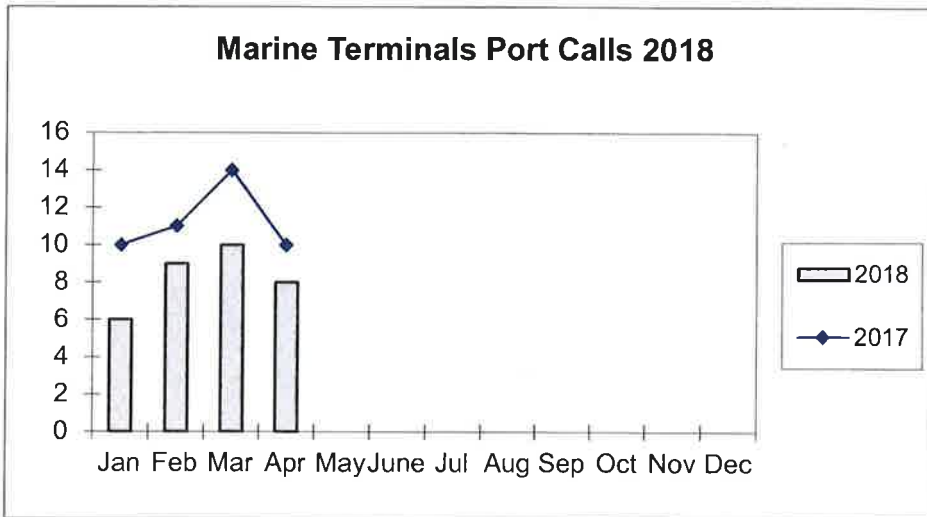

Port of Everett
Marine Terminals Tonnage Through April 2018

Port Calls		2018	2017
Port calls YTD		33	45
	ships	24	28
	barges	9	17
Port calls this month	April	8	10
	ship	5	7
	barge	3	3
Port calls last month	March	10	14
	ship	8	10
	barge	2	4
Tonnage		2018	2017
Short Tons YTD		53,889	116,915
	In (general)	13,161	24,318
	In (cement)	12,004	26,909
	Out	12,196	19,358
	Out (logs)	16,528	46,330
Short tons This Month	April	27,151	8,903
	In (general)	4,455	5,698
	In (cement)	5,789	-
	Out	379	3,205
	Out (logs)	16,528	-
Short tons Last Month	March	15,524	36,006
	In (general)	4,243	4,026
	In (cement)	6,215	-
	Out	5,066	8,495
	Out (logs)	-	23,485
Container Statistics		2018	2017
Number of Units YTD		1,162	2,147
	In	579	1,334
	Out	583	813
Number of Units This Month	April	261	290
	In	235	211
	Out	26	79
Number of Units Last Month	March	355	643
	In	100	259
	Out	255	384

**Port of Everett
Marine Terminals Tonnage Through April 2018**

**Port of Everett
Marine Terminals Statistics Through April 2018**