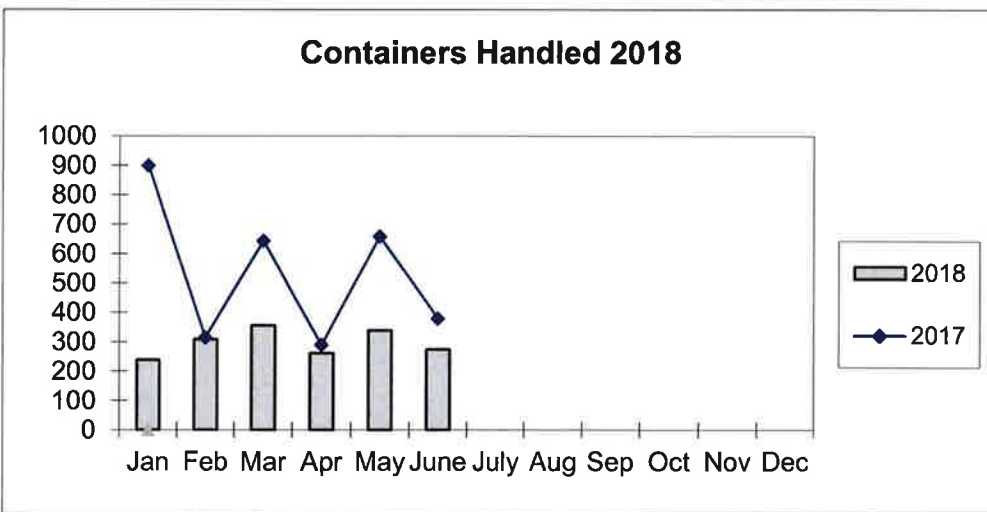

**Port of Everett
Marine Terminals Statistics Through June 2018**