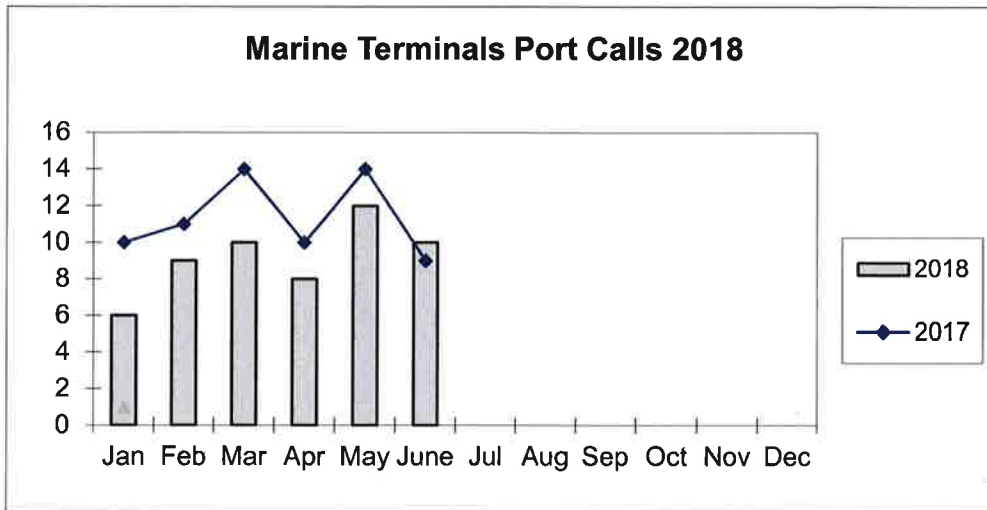

**Port of Everett
Marine Terminals Statistics Through June 2018**