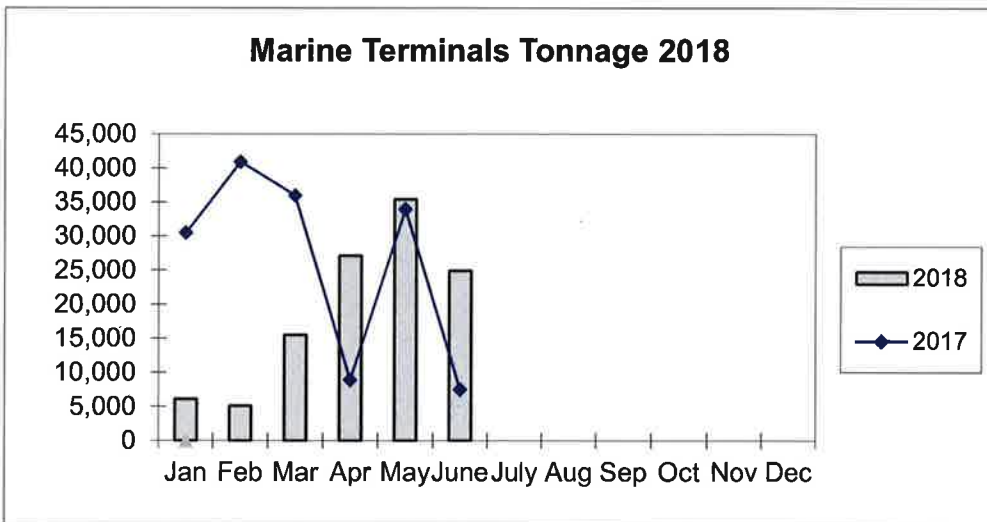

**Port of Everett
Marine Terminals Statistics Through June 2018**