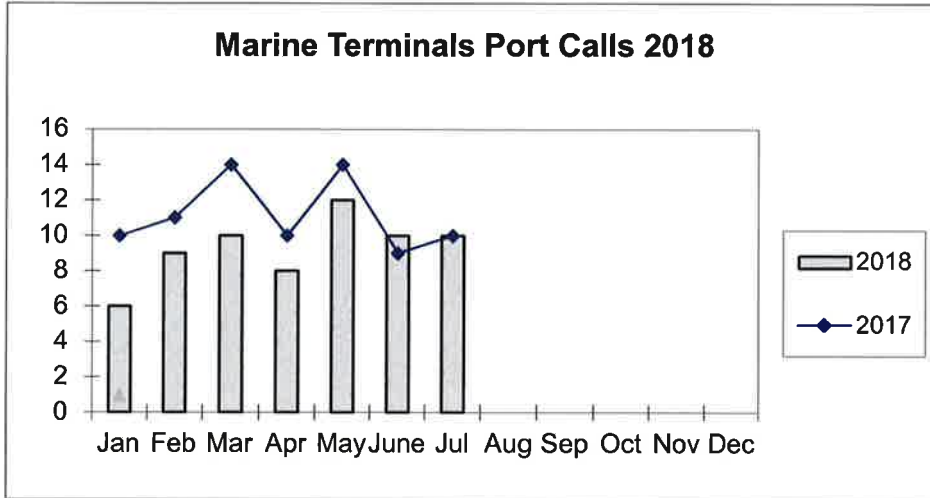

**Port of Everett
Marine Terminals Statistics Through July 2018**

Port Calls			2018	2017
Port calls YTD			65	78
	ships		44	53
	barges		21	25
Port calls this month		July	10	10
	ship		8	8
	barge		2	2
Port calls last month		June	10	9
	ship		4	7
	barge		6	2
Tonnage			2018	2017
Short Tons YTD			129,669	165,089
	In (general)		30,420	36,844
	In (cement)		43,959	26,909
	Out		16,970	32,927
	Out (logs)		38,320	68,409
Short tons This Month		July	15,440	6,728
	In (general)		8,145	4,952
	In (cement)		6,351	-
	Out		944	1,776
	Out (logs)		-	-
Short tons Last Month		June	24,939	7,506
	In (general)		4,492	2,882
	In (cement)		19,669	-
	Out		778	4,624
	Out (logs)		-	-
Container Statistics			2018	2017
Number of Units YTD			2,085	3,435
	In		1,286	2,048
	Out		799	1,387
Number of Units This Month		July	309	249
	In		248	139
	Out		61	110
Number of Units Last Month		June	275	380
	In		220	233
	Out		55	147

**Port of Everett
Marine Terminals Statistics Through July 2018**

Port of Everett
Marine Terminals Statistics Through June 2018

July