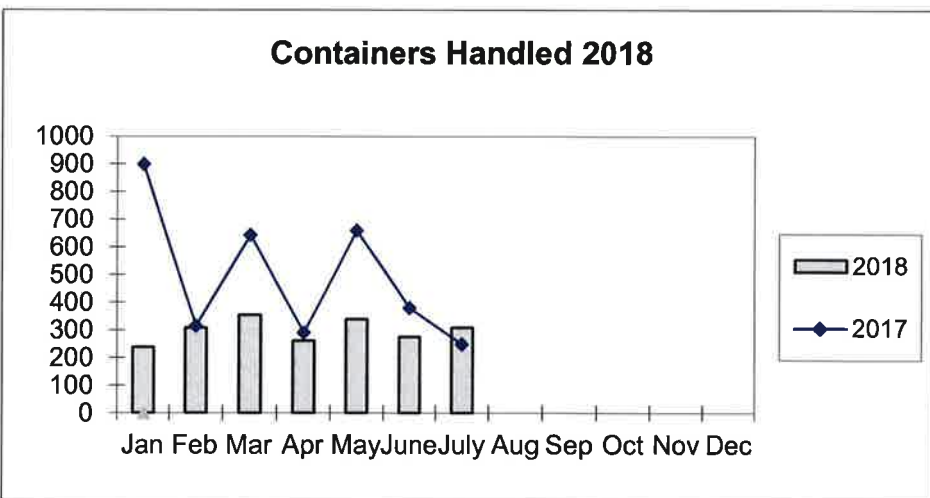

**Port of Everett
Marine Terminals Statistics Through July 2018**