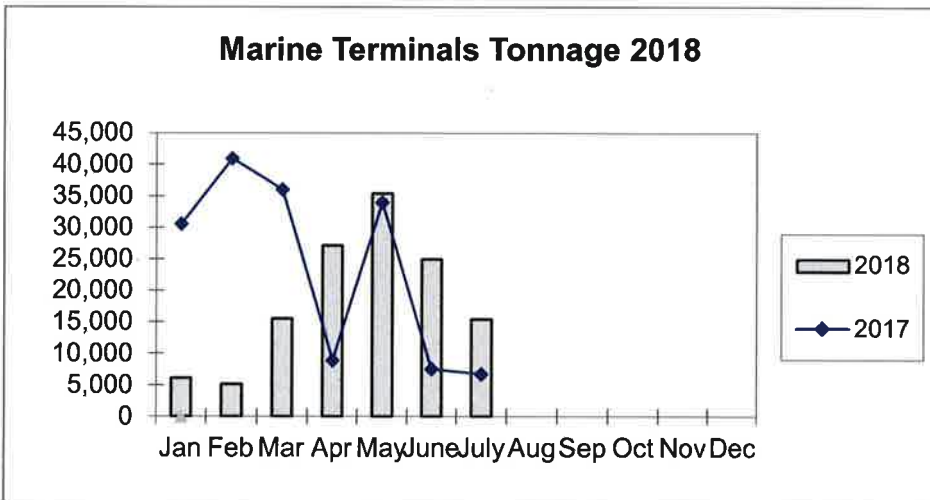

**Port of Everett
Marine Terminals Statistics Through July 2018**

Port Calls			2018	2017
Port calls YTD			65	78
	ships		44	53
	barges		21	25
Port calls this month		July	10	10
	ship		8	8
	barge		2	2
Port calls last month		June	10	9
	ship		4	7
	barge		6	2
Tonnage			2018	2017
Short Tons YTD			129,669	165,089
	In (general)		30,420	36,844
	In (cement)		43,959	26,909
	Out		16,970	32,927
	Out (logs)		38,320	68,409
Short tons This Month		July	15,440	6,728
	In (general)		8,145	4,952
	In (cement)		6,351	-
	Out		944	1,776
	Out (logs)		-	-
Short tons Last Month		June	24,939	7,506
	In (general)		4,492	2,882
	In (cement)		19,669	-
	Out		778	4,624
	Out (logs)		-	-
Container Statistics			2018	2017
Number of Units YTD			2,085	3,435
	In		1,286	2,048
	Out		799	1,387
Number of Units This Month		July	309	249
	In		248	139
	Out		61	110
Number of Units Last Month		June	275	380
	In		220	233
	Out		55	147

**Port of Everett
Marine Terminals Statistics Through July 2018**

Port of Everett
Marine Terminals Statistics Through June 2018

July