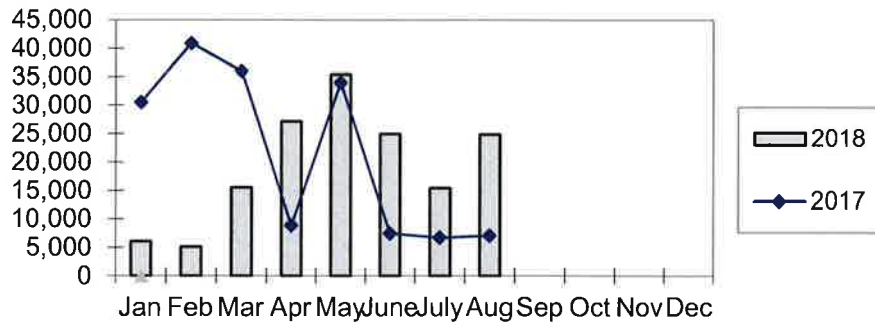

Marine Terminals Tonnage 2018