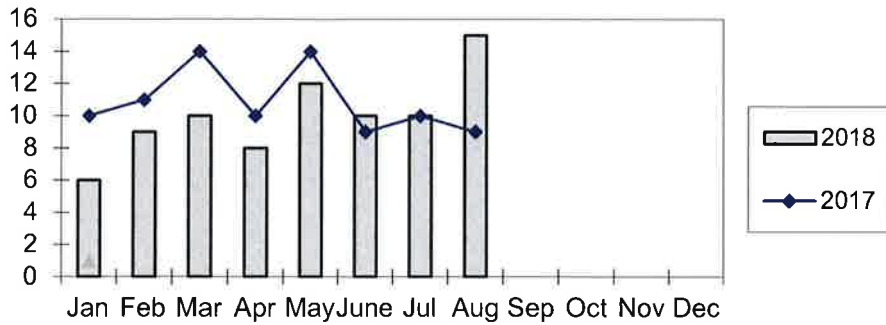

**Port of Everett
Marine Terminals Statistics Through August 2018**

Marine Terminals Port Calls 2018