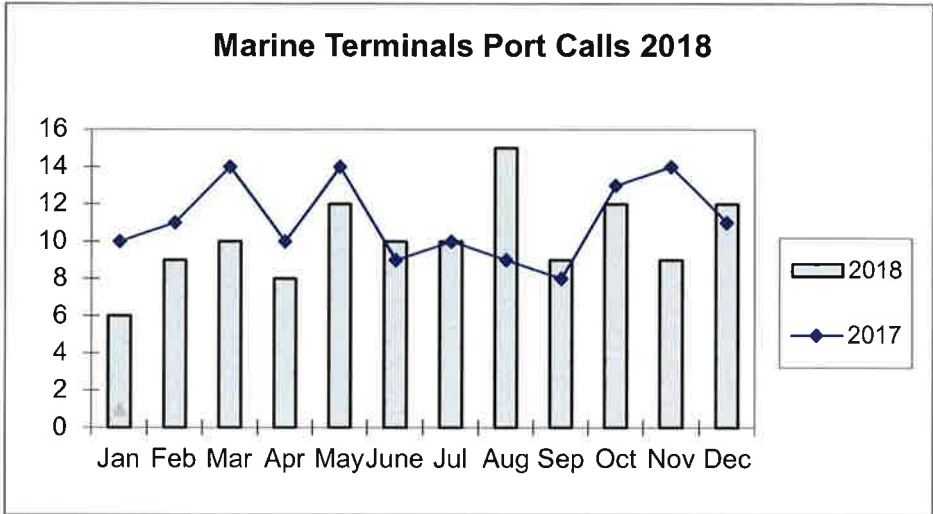

Port of Everett
Marine Terminals Statistics Through December 2018

Port Calls		2018	2017
Port calls YTD		122	133
	ships	82	90
	barges	40	43
Port calls this month	Dec	12	11
	ship	7	9
	barge	5	2
Port calls last month	Nov	9	14
	ship	6	7
	barge	3	7
Tonnage		2018	2017
Short Tons YTD		258,906	319,378
	In (general)	71,559	51,831
	In (cement)	110,797	70,526
	Out (general)	32,935	58,247
	Out (logs)	43,615	138,774
Short tons this month	Dec	47,650	49,821
	In (general)	15,465	2,072
	In (cement)	31,287	5,481
	Out (general)	898	7,091
	Out (logs)	-	35,177
Short tons last month	Nov	17,487	37,070
	In (general)	4,202	4,090
	In (cement)	10,867	31,866
	Out (general)	2,418	1,114
	Out (logs)	-	-
Container Statistics		2018	2017
Number of Units YTD		4,639	5,728
	In	2,967	3,199
	Out	1,672	2,529
Number of Units This Month	Dec	217	415
	In	181	157
	Out	36	258
Number of Units Last Month	Nov	343	276
	In	219	199
	Out	124	77

**Port of Everett
Marine Terminals Statistics Through December 2018**

**Port of Everett
Marine Terminals Statistics Through December, 2018**