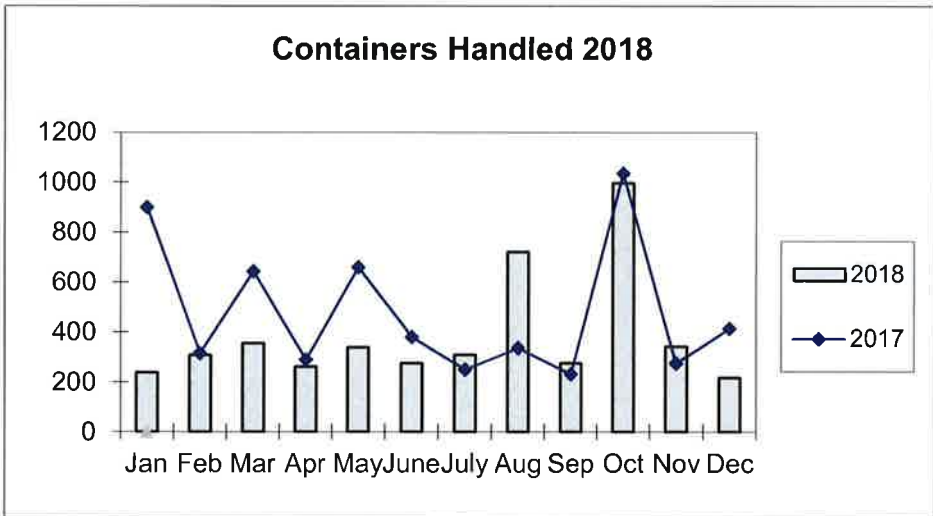

Port of Everett
Marine Terminals Statistics Through December 2018

Port Calls		2018	2017
Port calls YTD		122	133
	ships	82	90
	barges	40	43
Port calls this month	Dec	12	11
	ship	7	9
	barge	5	2
Port calls last month	Nov	9	14
	ship	6	7
	barge	3	7
Tonnage		2018	2017
Short Tons YTD		258,906	319,378
	In (general)	71,559	51,831
	In (cement)	110,797	70,526
	Out (general)	32,935	58,247
	Out (logs)	43,615	138,774
Short tons this month	Dec	47,650	49,821
	In (general)	15,465	2,072
	In (cement)	31,287	5,481
	Out (general)	898	7,091
	Out (logs)	-	35,177
Short tons last month	Nov	17,487	37,070
	In (general)	4,202	4,090
	In (cement)	10,867	31,866
	Out (general)	2,418	1,114
	Out (logs)	-	-
Container Statistics		2018	2017
Number of Units YTD		4,639	5,728
	In	2,967	3,199
	Out	1,672	2,529
Number of Units This Month	Dec	217	415
	In	181	157
	Out	36	258
Number of Units Last Month	Nov	343	276
	In	219	199
	Out	124	77

**Port of Everett
Marine Terminals Statistics Through December 2018**

**Port of Everett
Marine Terminals Statistics Through December, 2018**