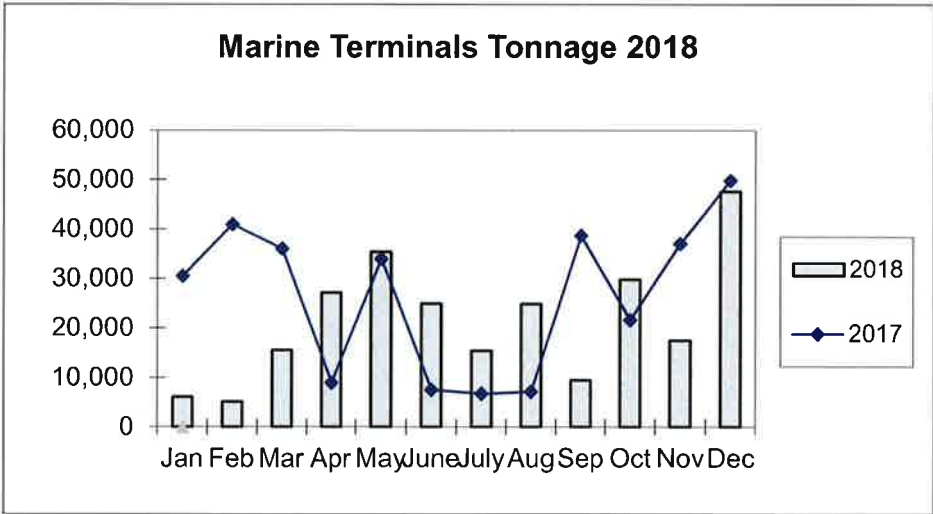

Port of Everett
Marine Terminals Statistics Through December 2018

Port Calls		2018	2017
Port calls YTD		122	133
	ships	82	90
	barges	40	43
Port calls this month	Dec	12	11
	ship	7	9
	barge	5	2
Port calls last month	Nov	9	14
	ship	6	7
	barge	3	7
Tonnage		2018	2017
Short Tons YTD		258,906	319,378
	In (general)	71,559	51,831
	In (cement)	110,797	70,526
	Out (general)	32,935	58,247
	Out (logs)	43,615	138,774
Short tons this month	Dec	47,650	49,821
	In (general)	15,465	2,072
	In (cement)	31,287	5,481
	Out (general)	898	7,091
	Out (logs)	-	35,177
Short tons last month	Nov	17,487	37,070
	In (general)	4,202	4,090
	In (cement)	10,867	31,866
	Out (general)	2,418	1,114
	Out (logs)	-	-
Container Statistics		2018	2017
Number of Units YTD		4,639	5,728
	In	2,967	3,199
	Out	1,672	2,529
Number of Units This Month	Dec	217	415
	In	181	157
	Out	36	258
Number of Units Last Month	Nov	343	276
	In	219	199
	Out	124	77

**Port of Everett
Marine Terminals Statistics Through December 2018**

**Port of Everett
Marine Terminals Statistics Through December, 2018**