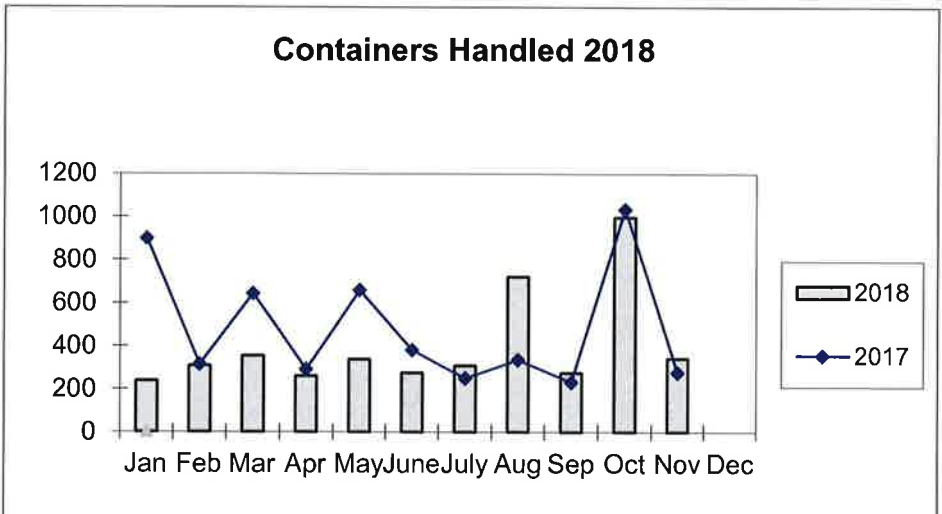

**Port of Everett
Marine Terminals Statistics Through November 2018**