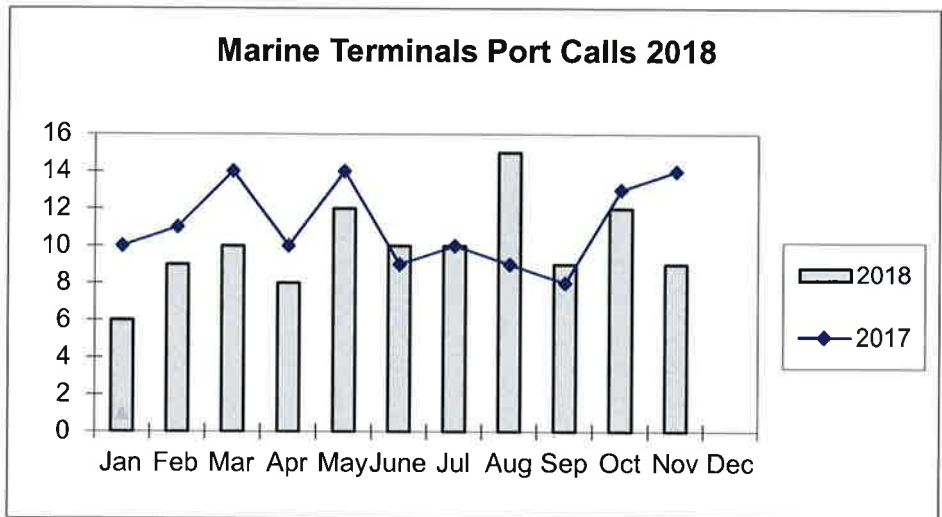

Port of Everett
Marine Terminals Statistics Through November 2018

Port Calls			2018	2017
Port calls YTD			110	122
	ships		75	81
	barges		35	41
Port calls this month		Nov	9	14
	ship		6	7
	barge		3	7
Port calls last month		Oct	12	13
	ship		8	8
	barge		4	5
Tonnage			2018	2017
Short Tons YTD			211,256	269,557
	In (general)		56,094	49,759
	In (cement)		79,510	65,045
	Out (general)		32,037	51,156
	Out (logs)		43,615	103,597
Short tons this month		Nov	17,487	37,070
	In (general)		4,202	4,090
	In (cement)		10,867	31,866
	Out (general)		2,418	1,114
	Out (logs)		-	-
Short tons last month		Oct	29,783	21,629
	In (general)		4,226	3,565
	In (cement)		12,324	6,270
	Out (general)		7,938	11,794
	Out (logs)		5,295	-
Container Statistics			2018	2017
Number of Units YTD			4,422	5,313
	In		2,786	3,042
	Out		1,636	2,271
Number of Units This Month		Nov	343	276
	In		219	199
	Out		124	77
Number of Units Last Month		Oct	997	1,035
	In		535	454
	Out		462	581

**Port of Everett
Marine Terminals Statistics Through November 2018**

**Port of Everett
Marine Terminals Statistics Through November 2018**