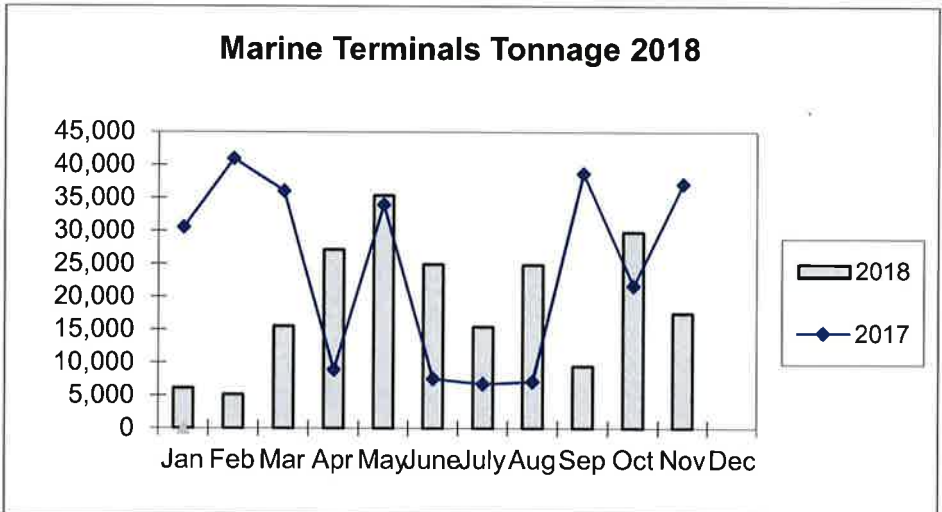

Port of Everett
Marine Terminals Statistics Through November 2018

Port Calls			2018	2017
Port calls YTD			110	122
	ships		75	81
	barges		35	41
Port calls this month		Nov	9	14
	ship		6	7
	barge		3	7
Port calls last month		Oct	12	13
	ship		8	8
	barge		4	5
Tonnage			2018	2017
Short Tons YTD			211,256	269,557
	In (general)		56,094	49,759
	In (cement)		79,510	65,045
	Out (general)		32,037	51,156
	Out (logs)		43,615	103,597
Short tons this month		Nov	17,487	37,070
	In (general)		4,202	4,090
	In (cement)		10,867	31,866
	Out (general)		2,418	1,114
	Out (logs)		-	-
Short tons last month		Oct	29,783	21,629
	In (general)		4,226	3,565
	In (cement)		12,324	6,270
	Out (general)		7,938	11,794
	Out (logs)		5,295	-
Container Statistics			2018	2017
Number of Units YTD			4,422	5,313
	In		2,786	3,042
	Out		1,636	2,271
Number of Units This Month		Nov	343	276
	In		219	199
	Out		124	77
Number of Units Last Month		Oct	997	1,035
	In		535	454
	Out		462	581

**Port of Everett
Marine Terminals Statistics Through November 2018**

**Port of Everett
Marine Terminals Statistics Through November 2018**