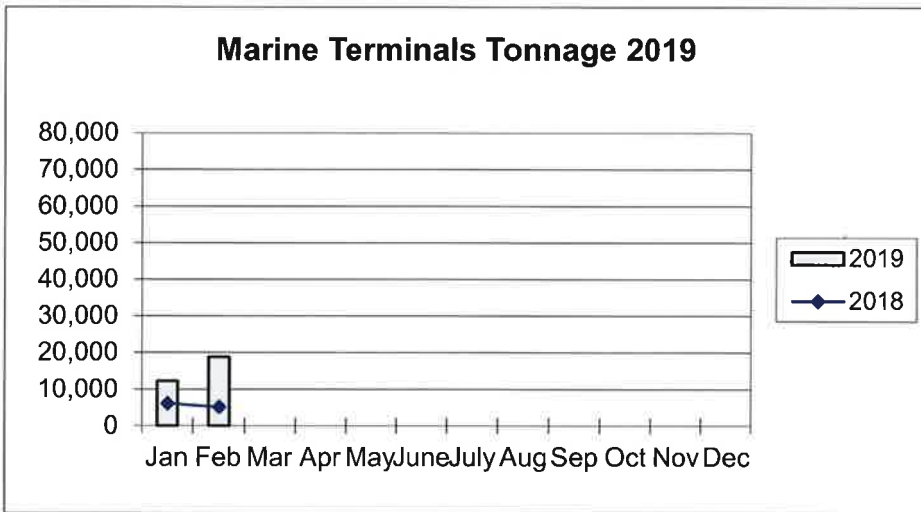

**Port of Everett
Marine Terminals Statistics Through February 2019**

Port Calls		2019	2018
Port calls YTD		22	15
	ships	17	11
	barges	5	4
Port calls this month	Feb	12	9
	ship	8	6
	barge	4	3
Port calls last month	Jan	10	6
	ship	9	5
	barge	1	1
Tonnage		2019	2018
Short Tons YTD		31,063	11,214
	In (general)	18,788	4,463
	In (cement)	10,641	-
	Out	1,634	6,751
	Out (logs)	-	-
Short tons This Month	Feb	18,793	5,119
	In (general)	7,656	1,943
	In (cement)	10,641	-
	Out	496	3,176
	Out (logs)	-	-
Short tons Last Month	Jan	12,270	6,095
	In (general)	11,200	2,520
	In (cement)	-	-
	Out	1,070	3,575
	Out (logs)	-	-
Container Statistics		2019	2018
Number of Units YTD		468	546
	In	362	244
	Out	106	302
Number of Units This Month	Feb	240	308
	In	206	137
	Out	34	171
Number of Units Last Month	Jan	228	238
	In	156	107
	Out	72	131

**Port of Everett
Marine Terminals Statistics Through February 2019**

**Port of Everett
Marine Terminals Statistics Through February, 2019**