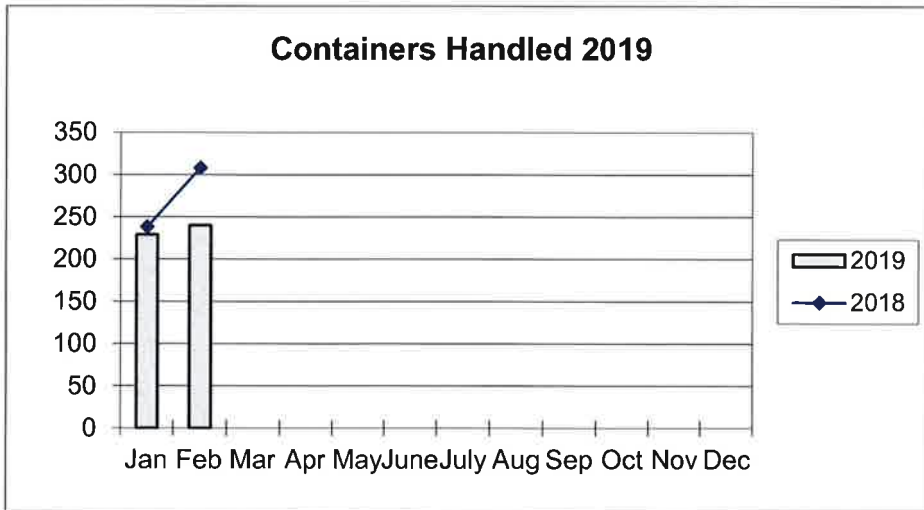

**Port of Everett
Marine Terminals Statistics Through February 2019**

Port Calls		2019	2018
Port calls YTD		22	15
	ships	17	11
	barges	5	4
Port calls this month	Feb	12	9
	ship	8	6
	barge	4	3
Port calls last month	Jan	10	6
	ship	9	5
	barge	1	1
Tonnage		2019	2018
Short Tons YTD		31,063	11,214
	In (general)	18,788	4,463
	In (cement)	10,641	-
	Out	1,634	6,751
	Out (logs)	-	-
Short tons This Month	Feb	18,793	5,119
	In (general)	7,656	1,943
	In (cement)	10,641	-
	Out	496	3,176
	Out (logs)	-	-
Short tons Last Month	Jan	12,270	6,095
	In (general)	11,200	2,520
	In (cement)	-	-
	Out	1,070	3,575
	Out (logs)	-	-
Container Statistics		2019	2018
Number of Units YTD		468	546
	In	362	244
	Out	106	302
Number of Units This Month	Feb	240	308
	In	206	137
	Out	34	171
Number of Units Last Month	Jan	228	238
	In	156	107
	Out	72	131

**Port of Everett
Marine Terminals Statistics Through February 2019**

**Port of Everett
Marine Terminals Statistics Through February, 2019**