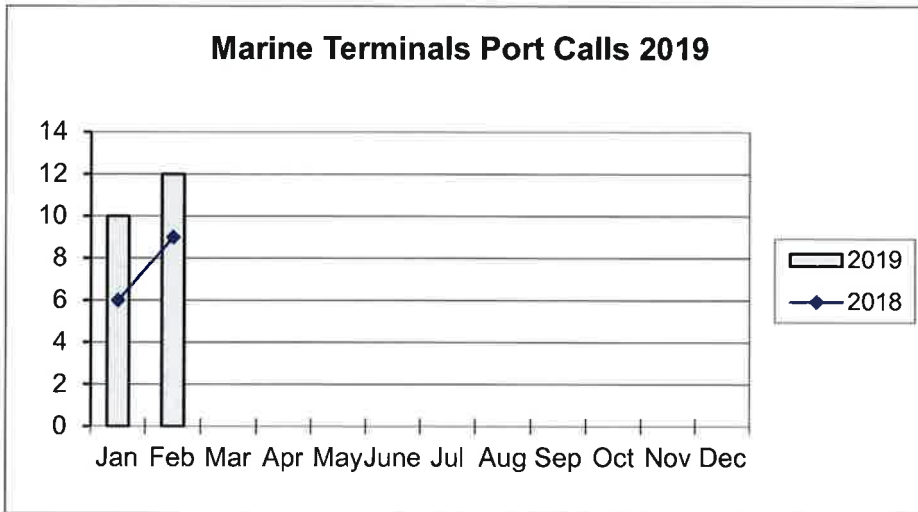

**Port of Everett
Marine Terminals Statistics Through February 2019**

Port Calls		2019	2018
Port calls YTD		22	15
	ships	17	11
	barges	5	4
Port calls this month	Feb	12	9
	ship	8	6
	barge	4	3
Port calls last month	Jan	10	6
	ship	9	5
	barge	1	1
Tonnage		2019	2018
Short Tons YTD		31,063	11,214
	In (general)	18,788	4,463
	In (cement)	10,641	-
	Out	1,634	6,751
	Out (logs)	-	-
Short tons This Month	Feb	18,793	5,119
	In (general)	7,656	1,943
	In (cement)	10,641	-
	Out	496	3,176
	Out (logs)	-	-
Short tons Last Month	Jan	12,270	6,095
	In (general)	11,200	2,520
	In (cement)	-	-
	Out	1,070	3,575
	Out (logs)	-	-
Container Statistics		2019	2018
Number of Units YTD		468	546
	In	362	244
	Out	106	302
Number of Units This Month	Feb	240	308
	In	206	137
	Out	34	171
Number of Units Last Month	Jan	228	238
	In	156	107
	Out	72	131

**Port of Everett
Marine Terminals Statistics Through February 2019**

**Port of Everett
Marine Terminals Statistics Through February, 2019**