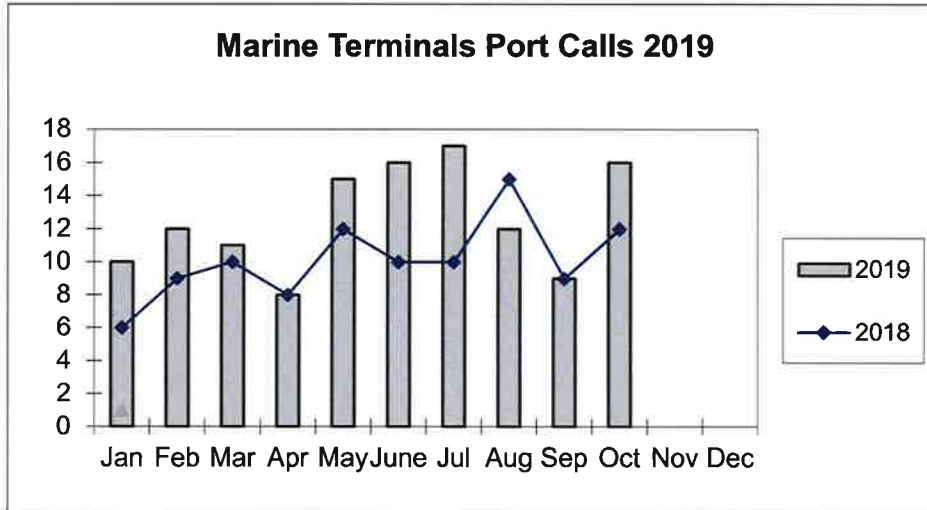

**Port of Everett
Marine Terminals Statistics Through October 2019**

Port of Everett
Marine Terminals Statistics Through October 2019

Port Calls		2019	2018
Port calls YTD		126	101
	ships	86	69
	barges	40	32
Port calls this month	Oct	16	12
	ship	14	8
	barge	2	4
Port calls last month	Sep	9	9
	ship	7	8
	barge	2	1
Tonnage		2019	2018
Short Tons YTD		184,408	193,768
	In (general)	89,831	51,891
	In (cement)	67,367	68,643
	Out (general)	27,210	29,619
	Out (logs)	-	43,615
Short tons this month	Oct	24,754	29,783
	In (general)	15,161	4,226
	In (cement)	-	12,324
	Out (general)	9,593	7,938
	Out (logs)	-	5,295
Short tons last month	Sep	8,441	9,462
	In (general)	5,777	7,642
	In (cement)	-	-
	Out (general)	2,664	1,820
	Out (logs)	-	-
Container Statistics		2019	2018
Number of Units YTD		4,403	4,079
	In	2,923	2,567
	Out	1,480	1,512
Number of Units This Month	Oct	1,152	997
	In	626	535
	Out	526	462
Number of Units Last Month	Sep	339	276
	In	206	190
	Out	133	86

**Port of Everett
Marine Terminals Statistics October, 2019**