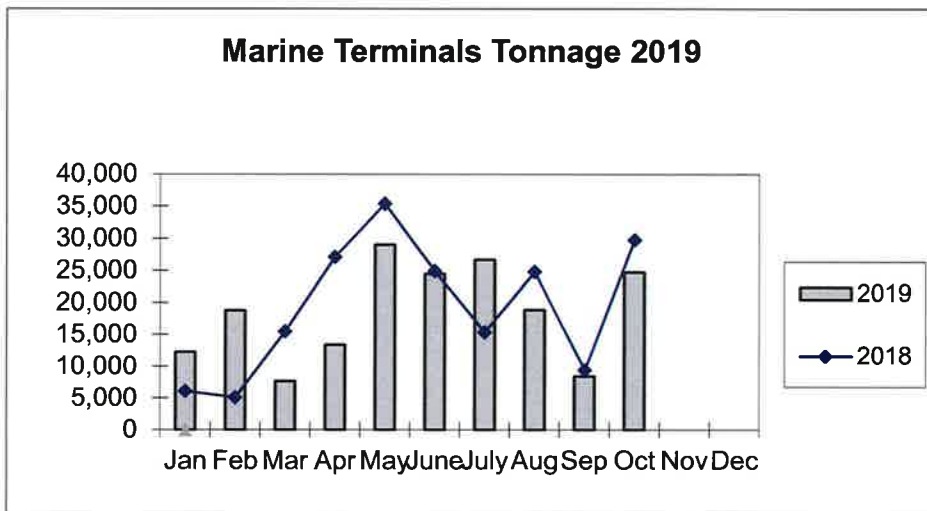

**Port of Everett
Marine Terminals Statistics Through October 2019**

Port of Everett
Marine Terminals Statistics Through October 2019

Port Calls		2019	2018
Port calls YTD		126	101
	ships	86	69
	barges	40	32
Port calls this month	Oct	16	12
	ship	14	8
	barge	2	4
Port calls last month	Sep	9	9
	ship	7	8
	barge	2	1
Tonnage		2019	2018
Short Tons YTD		184,408	193,768
	In (general)	89,831	51,891
	In (cement)	67,367	68,643
	Out (general)	27,210	29,619
	Out (logs)	-	43,615
Short tons this month	Oct	24,754	29,783
	In (general)	15,161	4,226
	In (cement)	-	12,324
	Out (general)	9,593	7,938
	Out (logs)	-	5,295
Short tons last month	Sep	8,441	9,462
	In (general)	5,777	7,642
	In (cement)	-	-
	Out (general)	2,664	1,820
	Out (logs)	-	-
Container Statistics		2019	2018
Number of Units YTD		4,403	4,079
	In	2,923	2,567
	Out	1,480	1,512
Number of Units This Month	Oct	1,152	997
	In	626	535
	Out	526	462
Number of Units Last Month	Sep	339	276
	In	206	190
	Out	133	86