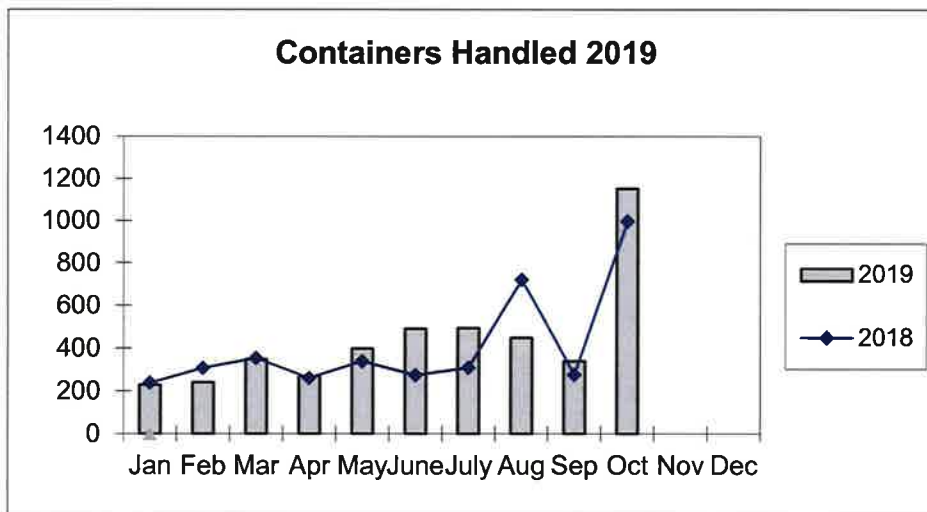

**Port of Everett
Marine Terminals Statistics Through October 2019**

Port of Everett
Marine Terminals Statistics Through October 2019

Port Calls		2019	2018
Port calls YTD		126	101
	ships	86	69
	barges	40	32
Port calls this month	Oct	16	12
	ship	14	8
	barge	2	4
Port calls last month	Sep	9	9
	ship	7	8
	barge	2	1
Tonnage		2019	2018
Short Tons YTD		184,408	193,768
	In (general)	89,831	51,891
	In (cement)	67,367	68,643
	Out (general)	27,210	29,619
	Out (logs)	-	43,615
Short tons this month	Oct	24,754	29,783
	In (general)	15,161	4,226
	In (cement)	-	12,324
	Out (general)	9,593	7,938
	Out (logs)	-	5,295
Short tons last month	Sep	8,441	9,462
	In (general)	5,777	7,642
	In (cement)	-	-
	Out (general)	2,664	1,820
	Out (logs)	-	-
Container Statistics		2019	2018
Number of Units YTD		4,403	4,079
	In	2,923	2,567
	Out	1,480	1,512
Number of Units This Month	Oct	1,152	997
	In	626	535
	Out	526	462
Number of Units Last Month	Sep	339	276
	In	206	190
	Out	133	86