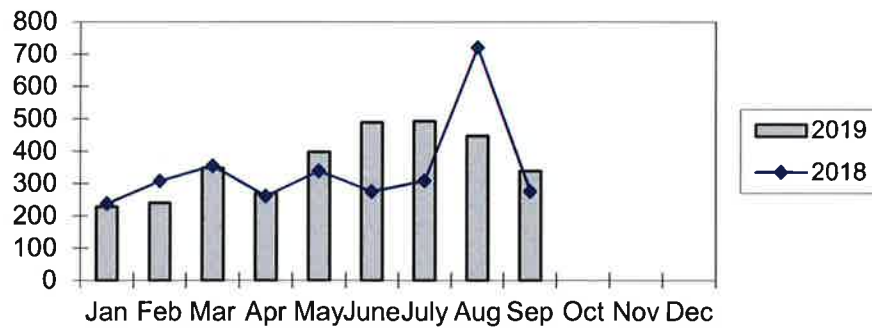

**Port of Everett
Marine Terminals Statistics Through September 2019**

Marine Terminals Port Calls 2019

Marine Terminals Tonnage 2019

Containers Handled 2019

Port of Everett
Marine Terminals Statistics Through September 2019

Port Calls		2019	2018
Port calls YTD		110	89
	ships	72	61
	barges	38	28
Port calls this month	Sep	9	9
	ship	7	8
	barge	2	1
Port calls last month	Aug	12	15
	ship	6	9
	barge	6	6
Tonnage		2019	2018
Short Tons YTD		159,653	163,986
	In (general)	74,669	47,665
	In (cement)	67,367	56,319
	Out (general)	17,617	21,682
	Out (logs)	-	38,320
Short tons this month	Sep	8,441	9,462
	In (general)	5,777	7,642
	In (cement)	-	-
	Out (general)	2,664	1,820
	Out (logs)	-	-
Short tons last month	Aug	18,868	24,855
	In (general)	5,480	9,604
	In (cement)	10,521	12,359
	Out (general)	2,867	2,892
	Out (logs)	-	-
Container Statistics		2019	2018
Number of Units YTD		3,251	3,082
	In	2,297	2,032
	Out	954	1,050
Number of Units This Month	Sep	339	276
	In	206	190
	Out	133	86
Number of Units Last Month	Aug	447	721
	In	283	556
	Out	164	165