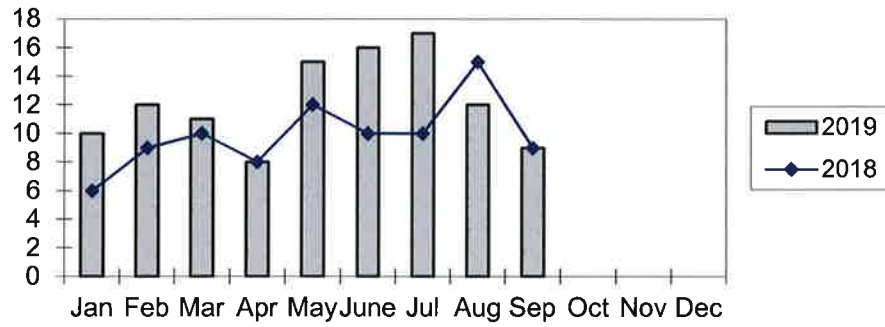

**Port of Everett
Marine Terminals Statistics Through September 2019**

Marine Terminals Port Calls 2019

Marine Terminals Tonnage 2019

Containers Handled 2019

Port of Everett
Marine Terminals Statistics Through September 2019

Port Calls		2019	2018
Port calls YTD		110	89
	ships	72	61
	barges	38	28
Port calls this month	Sep	9	9
	ship	7	8
	barge	2	1
Port calls last month	Aug	12	15
	ship	6	9
	barge	6	6
Tonnage		2019	2018
Short Tons YTD		159,653	163,986
	In (general)	74,669	47,665
	In (cement)	67,367	56,319
	Out (general)	17,617	21,682
	Out (logs)	-	38,320
Short tons this month	Sep	8,441	9,462
	In (general)	5,777	7,642
	In (cement)	-	-
	Out (general)	2,664	1,820
	Out (logs)	-	-
Short tons last month	Aug	18,868	24,855
	In (general)	5,480	9,604
	In (cement)	10,521	12,359
	Out (general)	2,867	2,892
	Out (logs)	-	-
Container Statistics		2019	2018
Number of Units YTD		3,251	3,082
	In	2,297	2,032
	Out	954	1,050
Number of Units This Month	Sep	339	276
	In	206	190
	Out	133	86
Number of Units Last Month	Aug	447	721
	In	283	556
	Out	164	165