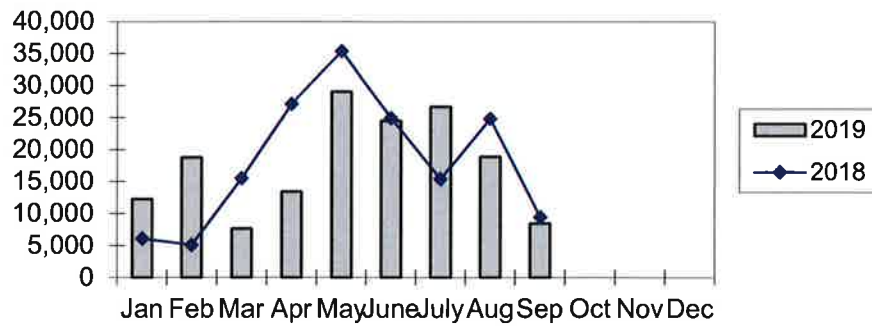

**Port of Everett
Marine Terminals Statistics Through September 2019**

Marine Terminals Port Calls 2019

Marine Terminals Tonnage 2019

Containers Handled 2019

Port of Everett
Marine Terminals Statistics Through September 2019

Port Calls		2019	2018
Port calls YTD		110	89
	ships	72	61
	barges	38	28
Port calls this month	Sep	9	9
	ship	7	8
	barge	2	1
Port calls last month	Aug	12	15
	ship	6	9
	barge	6	6
Tonnage		2019	2018
Short Tons YTD		159,653	163,986
	In (general)	74,669	47,665
	In (cement)	67,367	56,319
	Out (general)	17,617	21,682
	Out (logs)	-	38,320
Short tons this month	Sep	8,441	9,462
	In (general)	5,777	7,642
	In (cement)	-	-
	Out (general)	2,664	1,820
	Out (logs)	-	-
Short tons last month	Aug	18,868	24,855
	In (general)	5,480	9,604
	In (cement)	10,521	12,359
	Out (general)	2,867	2,892
	Out (logs)	-	-
Container Statistics		2019	2018
Number of Units YTD		3,251	3,082
	In	2,297	2,032
	Out	954	1,050
Number of Units This Month	Sep	339	276
	In	206	190
	Out	133	86
Number of Units Last Month	Aug	447	721
	In	283	556
	Out	164	165