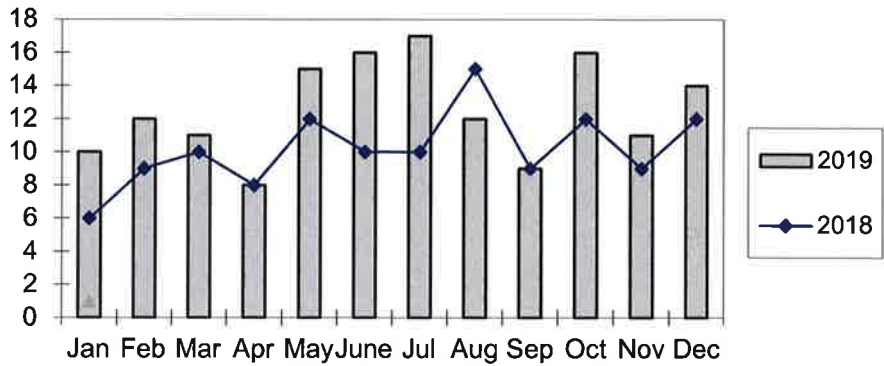

**Port of Everett
Marine Terminals Statistics Through December 2019**

Marine Terminals Port Calls 2019

Marine Terminals Tonnage 2019

Containers Handled 20189

Port of Everett
Marine Terminals Statistics Through December 2019

Port Calls			2019	2018
Port calls YTD			151	122
	ships		99	82
	barges		52	40
Port calls this month		Dec	14	12
	ship		6	7
	barge		8	5
Port calls last month		Nov	11	9
	ship		7	6
	barge		4	3
Tonnage			2019	2018
Short Tons YTD			257,671	258,906
	In (general)		106,186	71,559
	In (cement)		121,542	110,797
	Out (general)		29,943	32,935
	Out (logs)		-	43,615
Short tons this month		Dec	45,762	47,650
	In (general)		9,758	15,465
	In (cement)		34,665	31,287
	Out (general)		1,339	898
	Out (logs)		-	-
Short tons last month		Nov	27,502	17,487
	In (general)		6,597	4,202
	In (cement)		19,510	10,867
	Out (general)		1,395	2,418
	Out (logs)		-	-
Container Statistics			2019	2018
Number of Units YTD			5,060	4,639
	In		3,453	2,967
	Out		1,607	1,672
Number of Units This Month		Dec	307	217
	In		240	181
	Out		67	36
Number of Units Last Month		Nov	350	343
	In		290	219
	Out		60	124