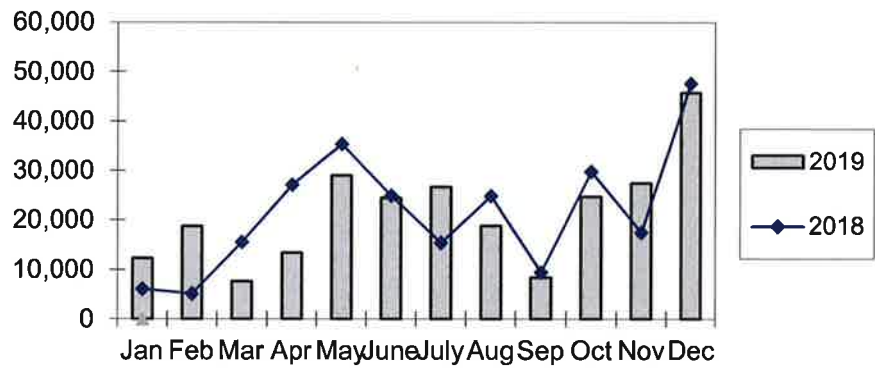

**Port of Everett
Marine Terminals Statistics Through December 2019**

Marine Terminals Port Calls 2019

Marine Terminals Tonnage 2019

Containers Handled 20189

Port of Everett
Marine Terminals Statistics Through December 2019

Port Calls			2019	2018
Port calls YTD			151	122
	ships		99	82
	barges		52	40
Port calls this month		Dec	14	12
	ship		6	7
	barge		8	5
Port calls last month		Nov	11	9
	ship		7	6
	barge		4	3
Tonnage			2019	2018
Short Tons YTD			257,671	258,906
	In (general)		106,186	71,559
	In (cement)		121,542	110,797
	Out (general)		29,943	32,935
	Out (logs)		-	43,615
Short tons this month		Dec	45,762	47,650
	In (general)		9,758	15,465
	In (cement)		34,665	31,287
	Out (general)		1,339	898
	Out (logs)		-	-
Short tons last month		Nov	27,502	17,487
	In (general)		6,597	4,202
	In (cement)		19,510	10,867
	Out (general)		1,395	2,418
	Out (logs)		-	-
Container Statistics			2019	2018
Number of Units YTD			5,060	4,639
	In		3,453	2,967
	Out		1,607	1,672
Number of Units This Month		Dec	307	217
	In		240	181
	Out		67	36
Number of Units Last Month		Nov	350	343
	In		290	219
	Out		60	124