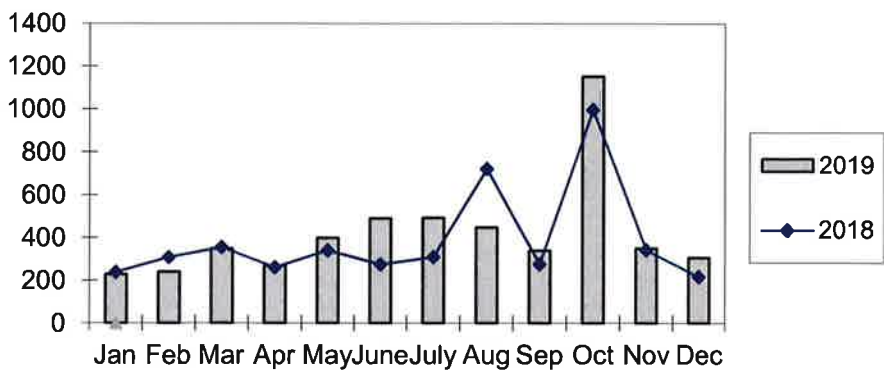

**Port of Everett
Marine Terminals Statistics Through December 2019**

Marine Terminals Port Calls 2019

Marine Terminals Tonnage 2019

Containers Handled 20189

Port of Everett
Marine Terminals Statistics Through December 2019

Port Calls			2019	2018
Port calls YTD			151	122
	ships		99	82
	barges		52	40
Port calls this month		Dec	14	12
	ship		6	7
	barge		8	5
Port calls last month		Nov	11	9
	ship		7	6
	barge		4	3
Tonnage			2019	2018
Short Tons YTD			257,671	258,906
	In (general)		106,186	71,559
	In (cement)		121,542	110,797
	Out (general)		29,943	32,935
	Out (logs)		-	43,615
Short tons this month		Dec	45,762	47,650
	In (general)		9,758	15,465
	In (cement)		34,665	31,287
	Out (general)		1,339	898
	Out (logs)		-	-
Short tons last month		Nov	27,502	17,487
	In (general)		6,597	4,202
	In (cement)		19,510	10,867
	Out (general)		1,395	2,418
	Out (logs)		-	-
Container Statistics			2019	2018
Number of Units YTD			5,060	4,639
	In		3,453	2,967
	Out		1,607	1,672
Number of Units This Month		Dec	307	217
	In		240	181
	Out		67	36
Number of Units Last Month		Nov	350	343
	In		290	219
	Out		60	124