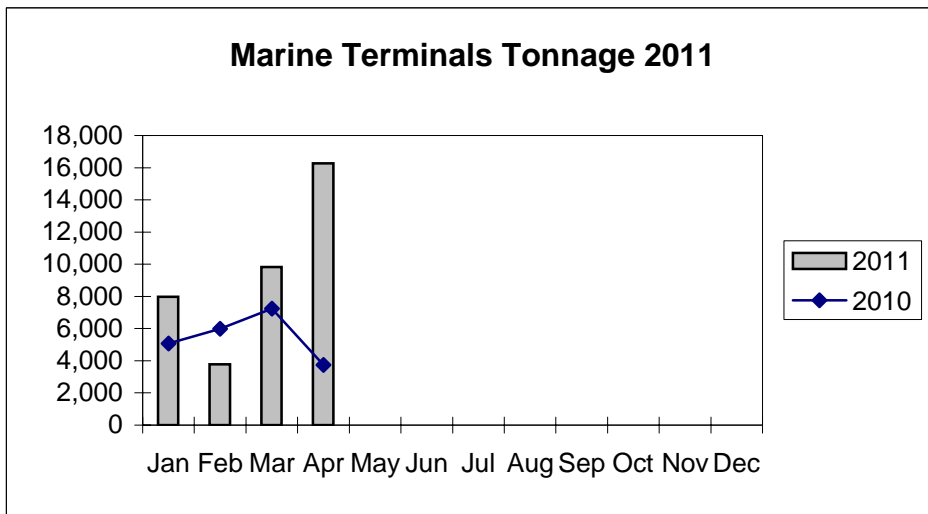

**Port of Everett
Marine Terminals Tonnage Through April 2011**

**Port of Everett
Marine Terminals Tonnage Through April 2011**

Port Calls		2011	2010
Port calls YTD		47	42
	ships	29	26
	barges	18	16
Port calls this month	April	12	10
	ship	8	6
	barge	4	4
Port calls last month	March	15	11
	ship	10	7
	barge	5	4
Tonnage		2011	2010
Short Tons YTD		37,841	22,034
	In (general)	10,799	10,622
	Out	22,992	11,412
	Out (logs)	4,050	-
Short tons This Month	April	16,268	3,740
	In (general)	4,819	1,775
	Out	7,399	1,965
	Out (logs)	4,050	-
Short tons Last Month	March	9,816	7,235
	In (general)	2,732	2,805
	Out	7,084	4,430
	Out (logs)	-	-
Container Statistics		2011	2010
Number of Units YTD		1,343	1,249
	In	640	683
	Out	703	566
Number of Units This Month	April	307	239
	In	189	127
	Out	118	112
Number of Units Last Month	March	426	409
	In	197	219
	Out	229	190