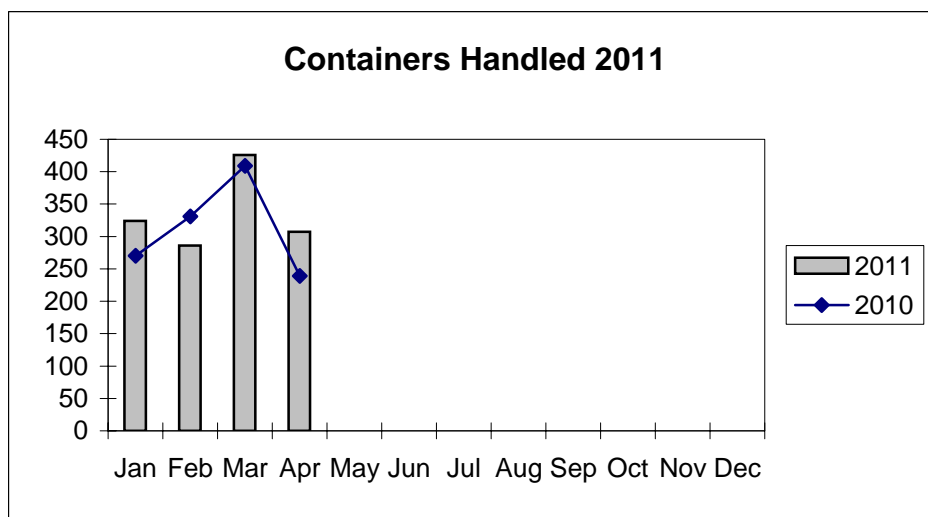

**Port of Everett
Marine Terminals Tonnage Through April 2011**

**Port of Everett
Marine Terminals Tonnage Through April 2011**

Port Calls		2011	2010
Port calls YTD		47	42
	ships	29	26
	barges	18	16
Port calls this month	April	12	10
	ship	8	6
	barge	4	4
Port calls last month	March	15	11
	ship	10	7
	barge	5	4
Tonnage		2011	2010
Short Tons YTD		37,841	22,034
	In (general)	10,799	10,622
	Out	22,992	11,412
	Out (logs)	4,050	-
Short tons This Month	April	16,268	3,740
	In (general)	4,819	1,775
	Out	7,399	1,965
	Out (logs)	4,050	-
Short tons Last Month	March	9,816	7,235
	In (general)	2,732	2,805
	Out	7,084	4,430
	Out (logs)	-	-
Container Statistics		2011	2010
Number of Units YTD		1,343	1,249
	In	640	683
	Out	703	566
Number of Units This Month	April	307	239
	In	189	127
	Out	118	112
Number of Units Last Month	March	426	409
	In	197	219
	Out	229	190