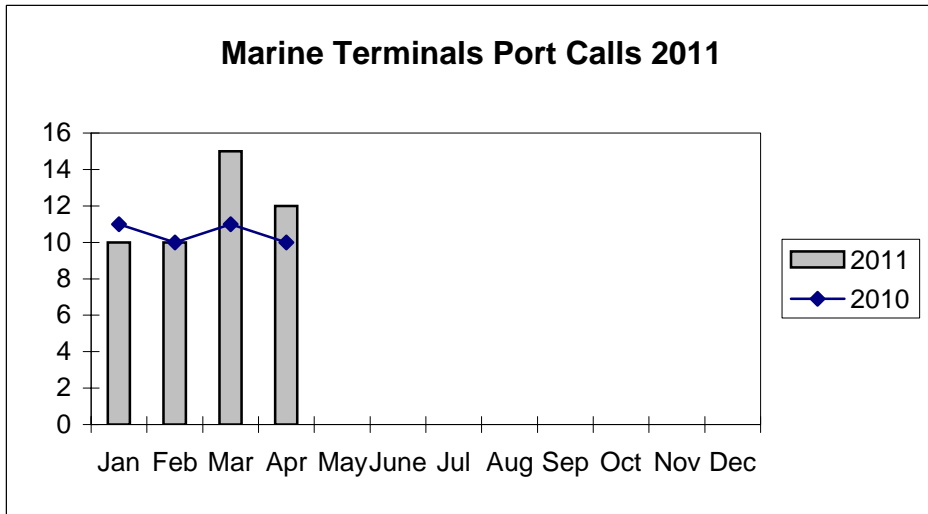

**Port of Everett
Marine Terminals Tonnage Through April 2011**

**Port of Everett
Marine Terminals Tonnage Through April 2011**

Port Calls		2011	2010
Port calls YTD		47	42
	ships	29	26
	barges	18	16
Port calls this month	April	12	10
	ship	8	6
	barge	4	4
Port calls last month	March	15	11
	ship	10	7
	barge	5	4
Tonnage		2011	2010
Short Tons YTD		37,841	22,034
	In (general)	10,799	10,622
	Out	22,992	11,412
	Out (logs)	4,050	-
Short tons This Month	April	16,268	3,740
	In (general)	4,819	1,775
	Out	7,399	1,965
	Out (logs)	4,050	-
Short tons Last Month	March	9,816	7,235
	In (general)	2,732	2,805
	Out	7,084	4,430
	Out (logs)	-	-
Container Statistics		2011	2010
Number of Units YTD		1,343	1,249
	In	640	683
	Out	703	566
Number of Units This Month	April	307	239
	In	189	127
	Out	118	112
Number of Units Last Month	March	426	409
	In	197	219
	Out	229	190