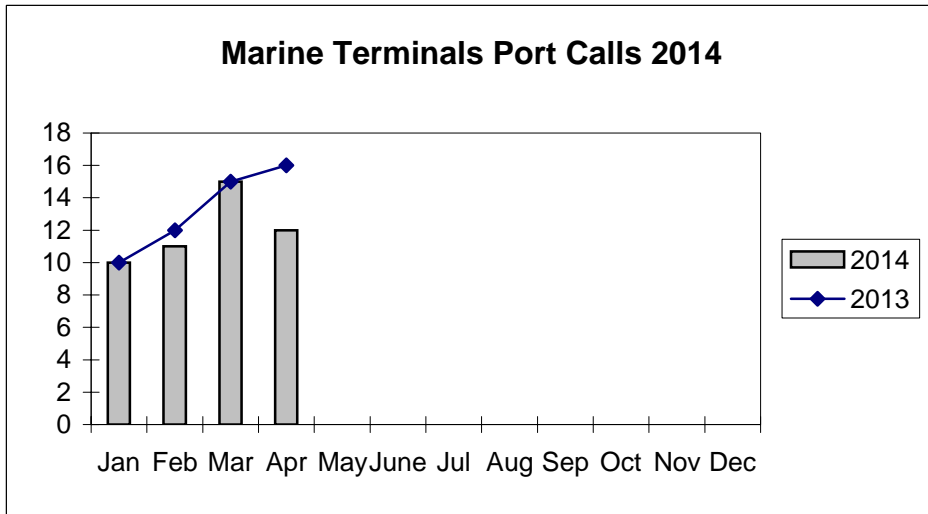

**Port of Everett
Marine Terminals Tonnage Through April 2014**

**Port of Everett
Marine Terminals Tonnage Through April 2014**

Port Calls		2014	2013
Port calls YTD		48	54
	ships	27	34
	barges	21	20
Port calls this month	April	12	16
	ship	6	12
	barge	6	4
Port calls last month	March	15	15
	ship	8	9
	barge	7	6
Tonnage		2014	2013
Short Tons YTD		146,121	79,294
	In (general)	19,367	33,755
	Out	7,725	15,103
	Out (logs)	119,029	30,436
Short tons This Month	April	21,519	18,847
	In (general)	4,227	13,773
	Out	1,534	5,074
	Out (logs)	15,758	-
Short tons Last Month	March	42,064	39,017
	In (general)	4,946	5,092
	Out	2,462	3,489
	Out (logs)	34,656	30,436
Container Statistics		2014	2013
Number of Units YTD		1,654	1,703
	In	1,228	1,117
	Out	426	586
Number of Units This Month	April	345	423
	In	268	277
	Out	77	146
Number of Units Last Month	March	437	504
	In	321	309
	Out	116	195

**Port of Everett
Marine Terminals Statistics Through April 2014**