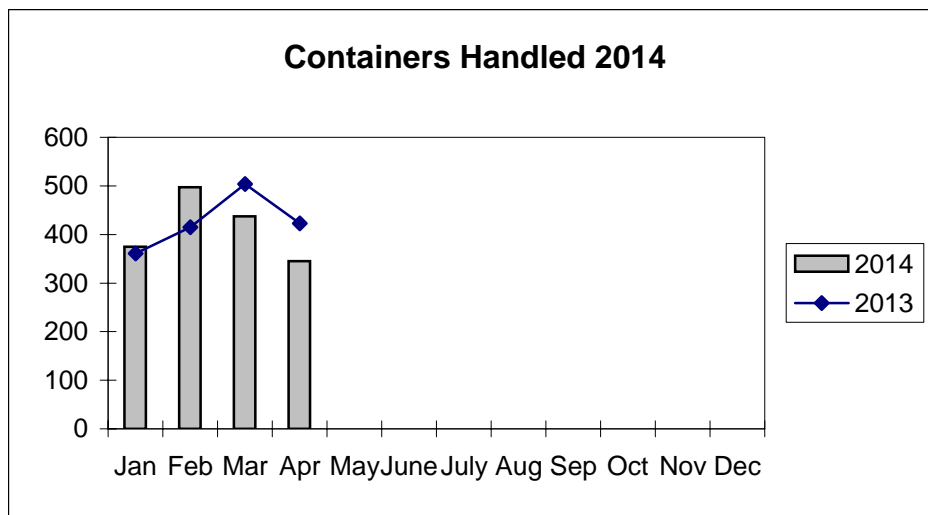

**Port of Everett
Marine Terminals Tonnage Through April 2014**

**Port of Everett
Marine Terminals Tonnage Through April 2014**

Port Calls		2014	2013
Port calls YTD		48	54
	ships	27	34
	barges	21	20
Port calls this month	April	12	16
	ship	6	12
	barge	6	4
Port calls last month	March	15	15
	ship	8	9
	barge	7	6
Tonnage		2014	2013
Short Tons YTD		146,121	79,294
	In (general)	19,367	33,755
	Out	7,725	15,103
	Out (logs)	119,029	30,436
Short tons This Month	April	21,519	18,847
	In (general)	4,227	13,773
	Out	1,534	5,074
	Out (logs)	15,758	-
Short tons Last Month	March	42,064	39,017
	In (general)	4,946	5,092
	Out	2,462	3,489
	Out (logs)	34,656	30,436
Container Statistics		2014	2013
Number of Units YTD		1,654	1,703
	In	1,228	1,117
	Out	426	586
Number of Units This Month	April	345	423
	In	268	277
	Out	77	146
Number of Units Last Month	March	437	504
	In	321	309
	Out	116	195