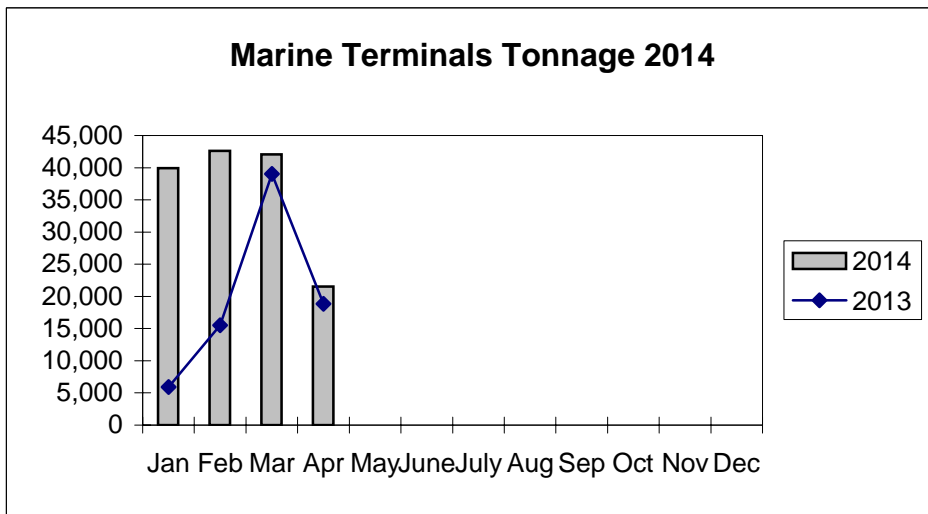

**Port of Everett
Marine Terminals Tonnage Through April 2014**

**Port of Everett
Marine Terminals Tonnage Through April 2014**

Port Calls		2014	2013
Port calls YTD		48	54
	ships	27	34
	barges	21	20
Port calls this month	April	12	16
	ship	6	12
	barge	6	4
Port calls last month	March	15	15
	ship	8	9
	barge	7	6
Tonnage		2014	2013
Short Tons YTD		146,121	79,294
	In (general)	19,367	33,755
	Out	7,725	15,103
	Out (logs)	119,029	30,436
Short tons This Month	April	21,519	18,847
	In (general)	4,227	13,773
	Out	1,534	5,074
	Out (logs)	15,758	-
Short tons Last Month	March	42,064	39,017
	In (general)	4,946	5,092
	Out	2,462	3,489
	Out (logs)	34,656	30,436
Container Statistics		2014	2013
Number of Units YTD		1,654	1,703
	In	1,228	1,117
	Out	426	586
Number of Units This Month	April	345	423
	In	268	277
	Out	77	146
Number of Units Last Month	March	437	504
	In	321	309
	Out	116	195

**Port of Everett
Marine Terminals Statistics Through April 2014**