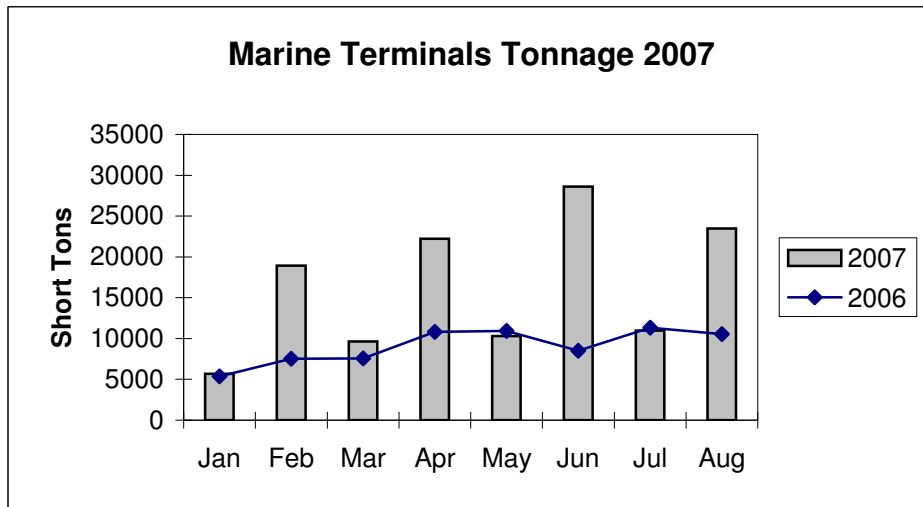

**Port of Everett
Marine Terminals Statistics Through August 2007**

Port Calls		<u>2007</u>	<u>2006</u>
Port calls YTD		125	118
ships		83	81
barges		42	37
Port calls this month	Aug	15	16
ship		9	11
barge		6	5
Port calls this month	July	15	19
ship		11	13
barge		4	6

Tonnage		<u>2007</u>	<u>2006</u>
Short Tons YTD		130,842	72,606
In		81,702	47,000
Out		49,140	25,606
Short tons This Month	Aug	23,470	10,533
In		10,114	4,518
Out		13,356	6,015
Short tons Last Month	July	10,964	11,324
In		7,176	7,160
Out		3,788	4,164