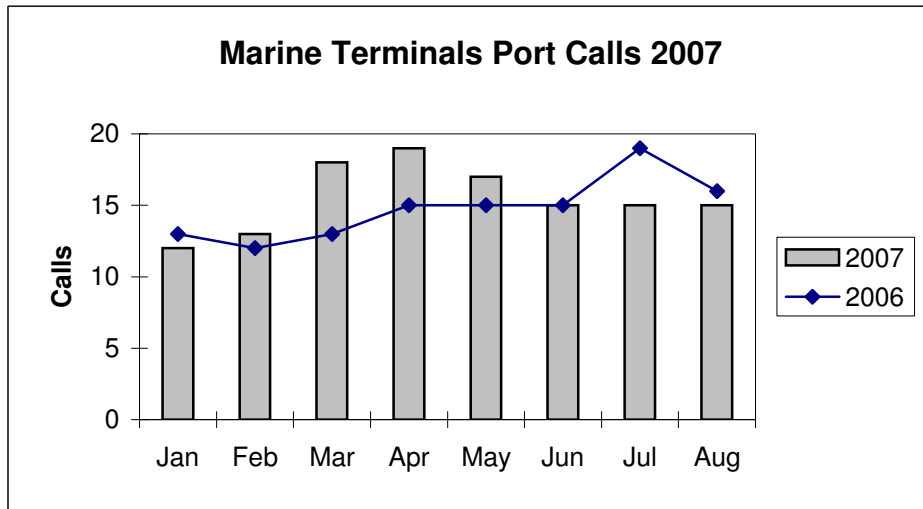

**Port of Everett
Marine Terminals Statistics Through August 2007**

Port Calls		<u>2007</u>	<u>2006</u>
Port calls YTD		125	118
ships		83	81
barges		42	37
Port calls this month	Aug	15	16
ship		9	11
barge		6	5
Port calls this month	July	15	19
ship		11	13
barge		4	6

Tonnage		<u>2007</u>	<u>2006</u>
Short Tons YTD		130,842	72,606
In		81,702	47,000
Out		49,140	25,606
Short tons This Month	Aug	23,470	10,533
In		10,114	4,518
Out		13,356	6,015
Short tons Last Month	July	10,964	11,324
In		7,176	7,160
Out		3,788	4,164