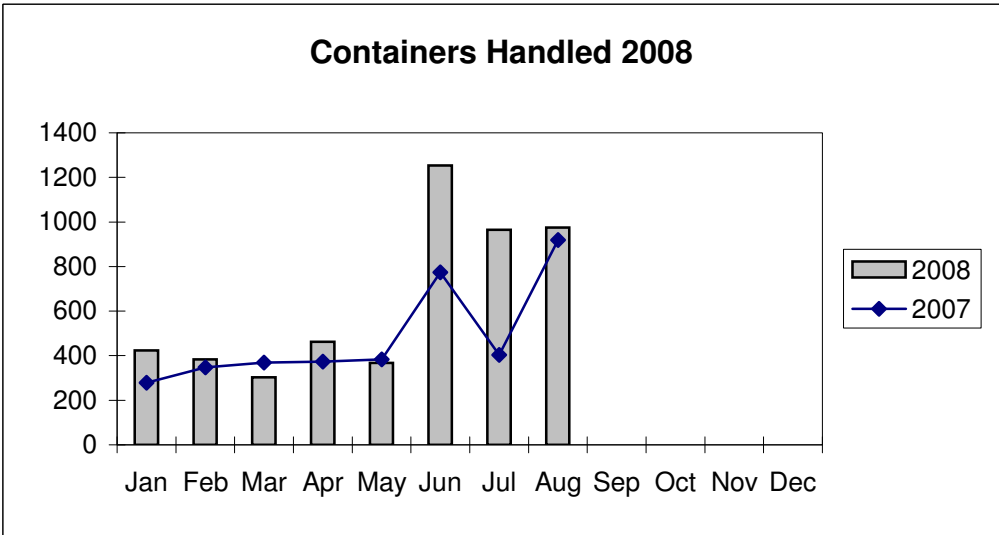

**Port of Everett  
Marine Terminals Statistics Through August 2008**

**Port of Everett  
Marine Terminals Statistics Through August 2008**

<b>Port Calls</b>			<b>2008</b>	<b>2007</b>
Port calls YTD			123	125
	ships		84	83
	barges		39	42
Port calls this month		Aug	15	15
	ship		10	9
	barge		5	6
Port calls this month		July	14	15
	ship		11	11
	barge		3	4
<b>Tonnage</b>			<b>2008</b>	<b>2007</b>
Short Tons YTD			215,551	130,842
	In		44,643	81,702
	Cement		99,902	-
	Out		71,006	49,140
Short tons This Month		Aug	24,142	23,470
	In		6,167	10,114
	Cement		-	-
	Out		17,975	13,356
Short tons Last Month		July	62,282	10,964
	In		2,866	7,176
	Cement		43,088	-
	Out		16,328	3,788
<b>Container Statistics</b>			<b>2008</b>	<b>2007</b>
Number of Units YTD			5,141	3,850
	In		2,079	1,419
	Out		3,062	2,431
Number of Units This Month		Aug	975	919
	In		195	186
	Out		780	733
Number of Units Last Month		July	974	404
	In		206	213
	Out		768	191