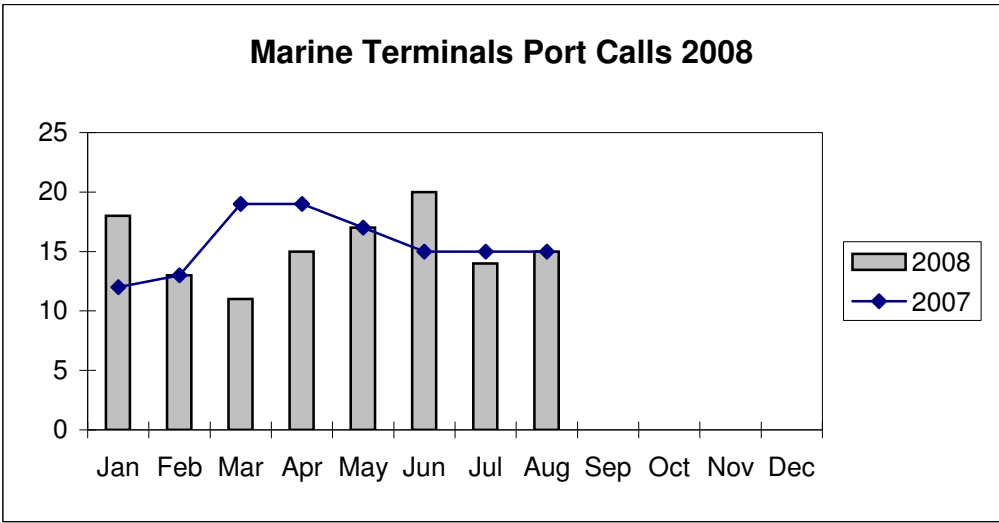

**Port of Everett  
Marine Terminals Statistics Through August 2008**

**Port of Everett  
Marine Terminals Statistics Through August 2008**

<b>Port Calls</b>			<b>2008</b>	<b>2007</b>
Port calls YTD			123	125
	ships		84	83
	barges		39	42
Port calls this month		Aug	15	15
	ship		10	9
	barge		5	6
Port calls this month		July	14	15
	ship		11	11
	barge		3	4
<b>Tonnage</b>			<b>2008</b>	<b>2007</b>
Short Tons YTD			215,551	130,842
	In		44,643	81,702
	Cement		99,902	-
	Out		71,006	49,140
Short tons This Month		Aug	24,142	23,470
	In		6,167	10,114
	Cement		-	-
	Out		17,975	13,356
Short tons Last Month		July	62,282	10,964
	In		2,866	7,176
	Cement		43,088	-
	Out		16,328	3,788
<b>Container Statistics</b>			<b>2008</b>	<b>2007</b>
Number of Units YTD			5,141	3,850
	In		2,079	1,419
	Out		3,062	2,431
Number of Units This Month		Aug	975	919
	In		195	186
	Out		780	733
Number of Units Last Month		July	974	404
	In		206	213
	Out		768	191