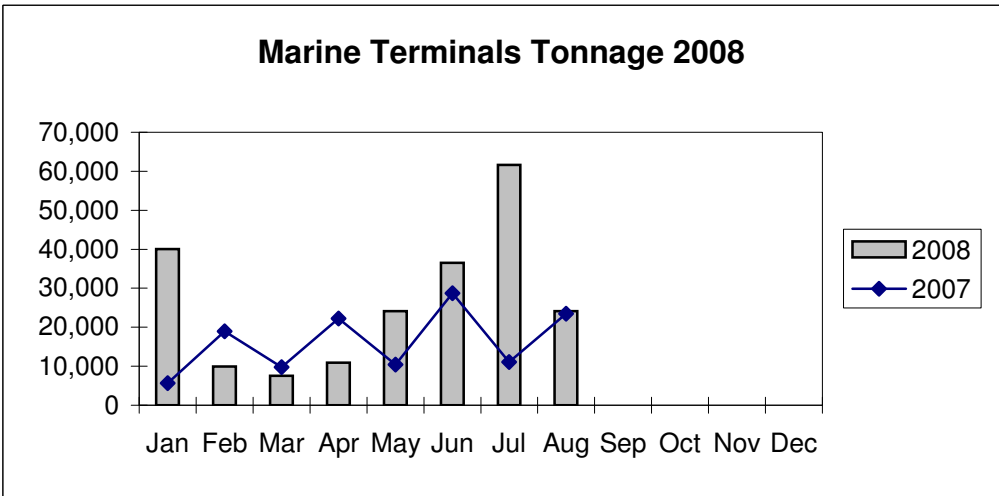

**Port of Everett  
Marine Terminals Statistics Through August 2008**

**Port of Everett  
Marine Terminals Statistics Through August 2008**

<b>Port Calls</b>			<b>2008</b>	<b>2007</b>
Port calls YTD			123	125
	ships		84	83
	barges		39	42
Port calls this month		Aug	15	15
	ship		10	9
	barge		5	6
Port calls this month		July	14	15
	ship		11	11
	barge		3	4
<b>Tonnage</b>			<b>2008</b>	<b>2007</b>
Short Tons YTD			215,551	130,842
	In		44,643	81,702
	Cement		99,902	-
	Out		71,006	49,140
Short tons This Month		Aug	24,142	23,470
	In		6,167	10,114
	Cement		-	-
	Out		17,975	13,356
Short tons Last Month		July	62,282	10,964
	In		2,866	7,176
	Cement		43,088	-
	Out		16,328	3,788
<b>Container Statistics</b>			<b>2008</b>	<b>2007</b>
Number of Units YTD			5,141	3,850
	In		2,079	1,419
	Out		3,062	2,431
Number of Units This Month		Aug	975	919
	In		195	186
	Out		780	733
Number of Units Last Month		July	974	404
	In		206	213
	Out		768	191