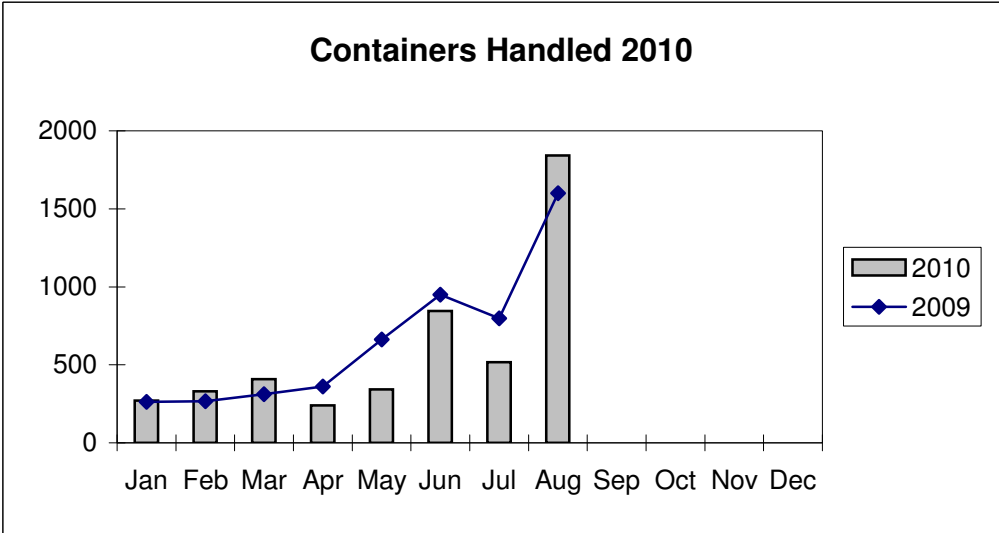

**Port of Everett
Marine Terminals Statistics Through August 2010**

**Port of Everett
Marine Terminals Statistics Through August 2010**

Port Calls			2010	2009
Port calls YTD			95	102
	ships		61	67
	barges		34	35
Port calls this month		Aug	15	14
	ship		11	10
	barge		4	4
Port calls this month		July	13	12
	ship		8	7
	barge		5	5
Tonnage			2010	2009
Short Tons YTD			90,265	94,985
	In		28,116	36,729
	Out		62,149	58,256
Short tons This Month		Aug	24,425	23,496
	In		8,832	3,854
	Out		15,593	19,642
Short tons Last Month		July	11,763	12,744
	In		3,868	6,441
	Out		7,895	6,303
Container Statistics			2010	2009
Number of Units YTD			4,795	5,211
	In		2,261	2,453
	Out		2,534	2,758
Number of Units This Month		Aug	1,842	1,600
	In		1,099	680
	Out		743	920
Number of Units Last Month		July	517	797
	In		147	402
	Out		370	395