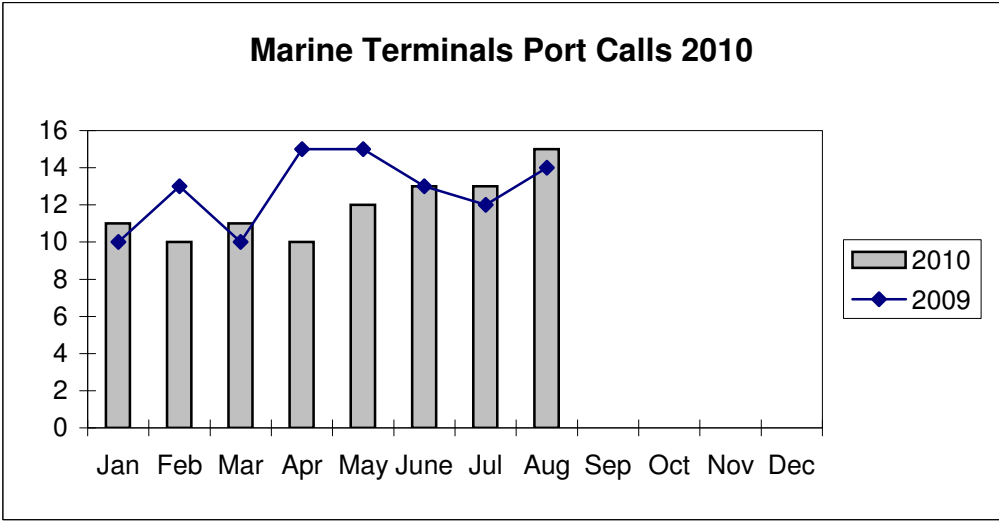

**Port of Everett
Marine Terminals Statistics Through August 2010**

**Port of Everett
Marine Terminals Statistics Through August 2010**

Port Calls			2010	2009
Port calls YTD			95	102
	ships		61	67
	barges		34	35
Port calls this month		Aug	15	14
	ship		11	10
	barge		4	4
Port calls this month		July	13	12
	ship		8	7
	barge		5	5
Tonnage			2010	2009
Short Tons YTD			90,265	94,985
	In		28,116	36,729
	Out		62,149	58,256
Short tons This Month		Aug	24,425	23,496
	In		8,832	3,854
	Out		15,593	19,642
Short tons Last Month		July	11,763	12,744
	In		3,868	6,441
	Out		7,895	6,303
Container Statistics			2010	2009
Number of Units YTD			4,795	5,211
	In		2,261	2,453
	Out		2,534	2,758
Number of Units This Month		Aug	1,842	1,600
	In		1,099	680
	Out		743	920
Number of Units Last Month		July	517	797
	In		147	402
	Out		370	395