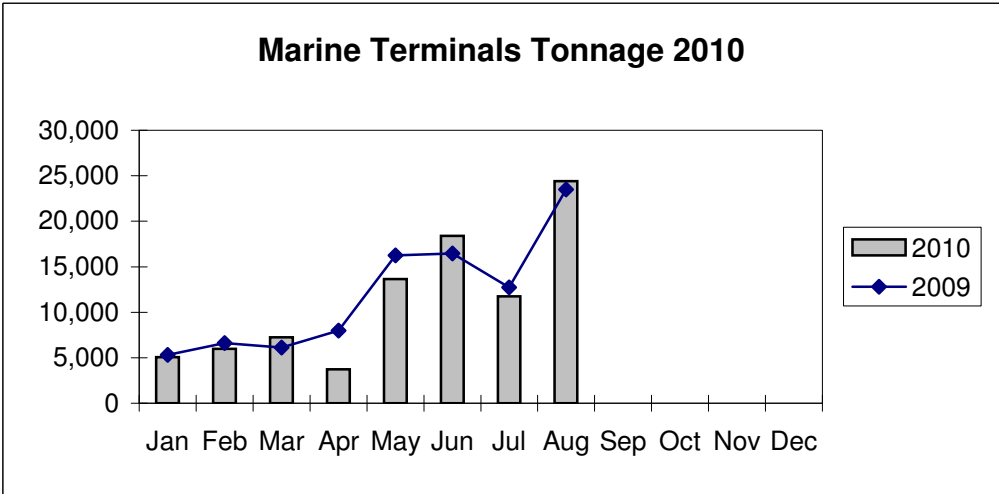

**Port of Everett
Marine Terminals Statistics Through August 2010**

**Port of Everett
Marine Terminals Statistics Through August 2010**

Port Calls			2010	2009
Port calls YTD			95	102
	ships		61	67
	barges		34	35
Port calls this month		Aug	15	14
	ship		11	10
	barge		4	4
Port calls this month		July	13	12
	ship		8	7
	barge		5	5
Tonnage			2010	2009
Short Tons YTD			90,265	94,985
	In		28,116	36,729
	Out		62,149	58,256
Short tons This Month		Aug	24,425	23,496
	In		8,832	3,854
	Out		15,593	19,642
Short tons Last Month		July	11,763	12,744
	In		3,868	6,441
	Out		7,895	6,303
Container Statistics			2010	2009
Number of Units YTD			4,795	5,211
	In		2,261	2,453
	Out		2,534	2,758
Number of Units This Month		Aug	1,842	1,600
	In		1,099	680
	Out		743	920
Number of Units Last Month		July	517	797
	In		147	402
	Out		370	395