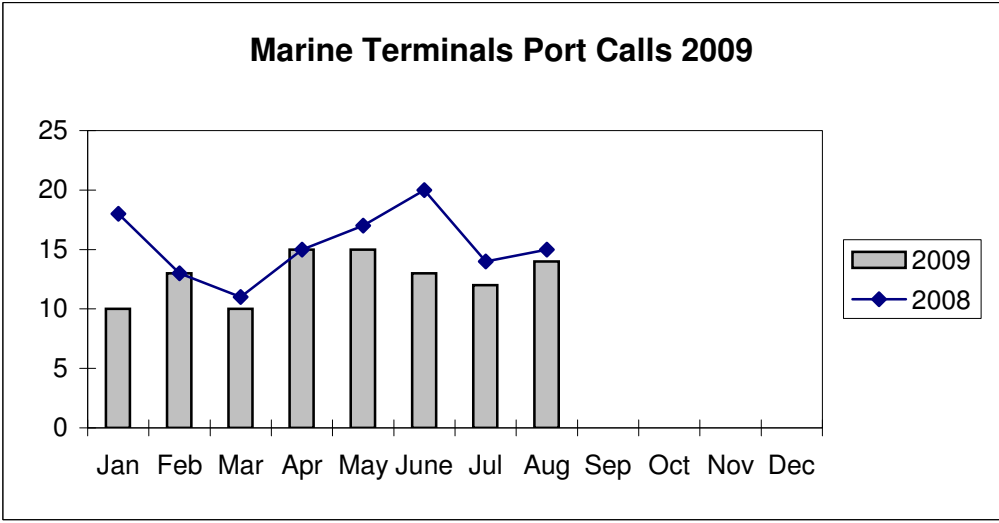

**Port of Everett
Marine Terminals Statistics Through August 2009**

**Port of Everett
Marine Terminals Statistics Through August 2009**

Port Calls			2009	2008
Port calls YTD			102	123
	ships		67	84
	barges		35	39
Port calls this month		Aug	14	15
	ship		10	10
	barge		4	5
Port calls this month		July	12	14
	ship		7	11
	barge		5	3
Tonnage			2009	2008
Short Tons YTD			94,985	216,650
	In		36,729	45,742
	Cement		-	99,902
	Out		58,256	71,006
Short tons This Month		Aug	23,496	24,142
	In		3,854	6,167
	Cement		-	-
	Out		19,642	17,975
Short tons Last Month		July	12,744	62,282
	In		6,441	2,866
	Cement		-	43,088
	Out		6,303	16,328
Container Statistics			2009	2008
Number of Units YTD			5,211	5,141
	In		2,453	2,079
	Out		2,758	3,062
Number of Units This Month		Aug	1,600	975
	In		680	195
	Out		920	780
Number of Units Last Month		July	797	974
	In		402	206
	Out		395	768