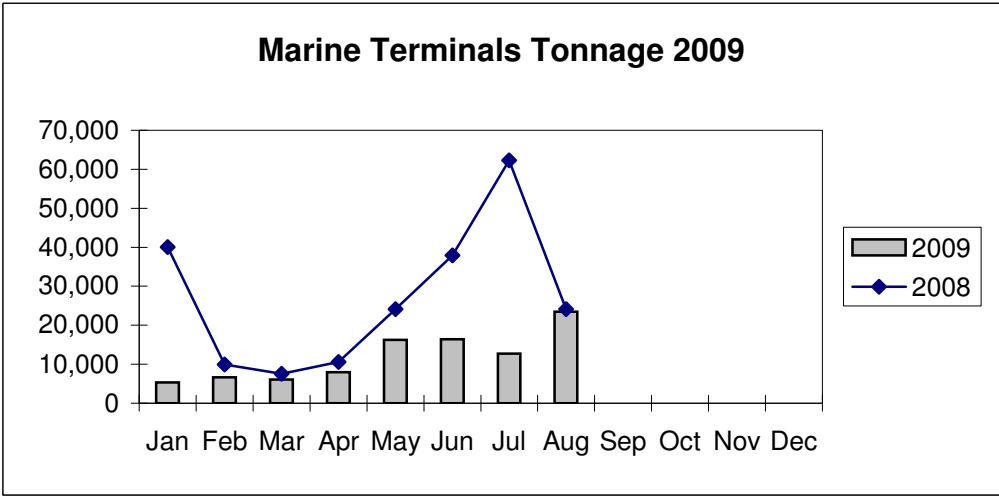

**Port of Everett
Marine Terminals Statistics Through August 2009**

**Port of Everett
Marine Terminals Statistics Through August 2009**

Port Calls			2009	2008
Port calls YTD			102	123
	ships		67	84
	barges		35	39
Port calls this month		Aug	14	15
	ship		10	10
	barge		4	5
Port calls this month		July	12	14
	ship		7	11
	barge		5	3
Tonnage			2009	2008
Short Tons YTD			94,985	216,650
	In		36,729	45,742
	Cement		-	99,902
	Out		58,256	71,006
Short tons This Month		Aug	23,496	24,142
	In		3,854	6,167
	Cement		-	-
	Out		19,642	17,975
Short tons Last Month		July	12,744	62,282
	In		6,441	2,866
	Cement		-	43,088
	Out		6,303	16,328
Container Statistics			2009	2008
Number of Units YTD			5,211	5,141
	In		2,453	2,079
	Out		2,758	3,062
Number of Units This Month		Aug	1,600	975
	In		680	195
	Out		920	780
Number of Units Last Month		July	797	974
	In		402	206
	Out		395	768