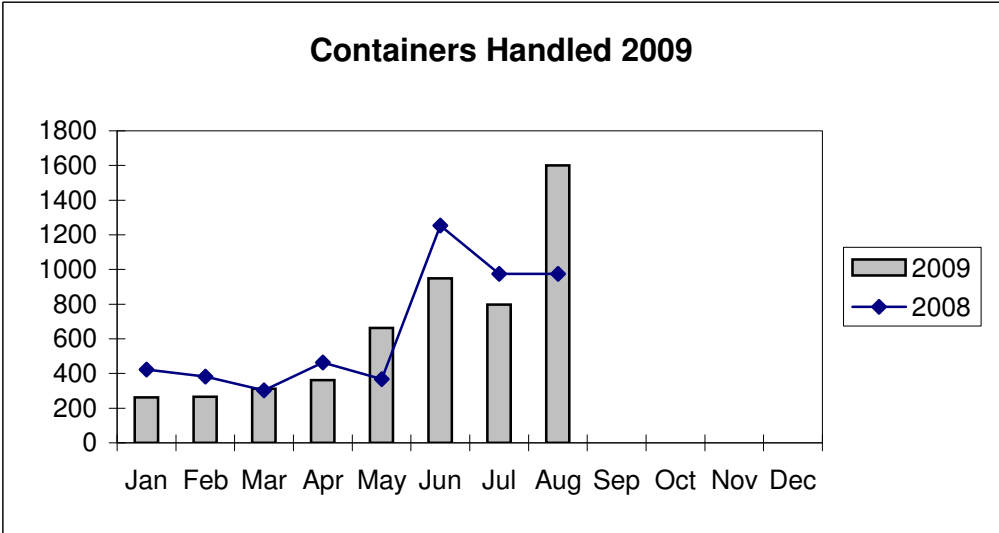

**Port of Everett
Marine Terminals Statistics Through August 2009**

**Port of Everett
Marine Terminals Statistics Through August 2009**

Port Calls			2009	2008
Port calls YTD			102	123
	ships		67	84
	barges		35	39
Port calls this month		Aug	14	15
	ship		10	10
	barge		4	5
Port calls this month		July	12	14
	ship		7	11
	barge		5	3
Tonnage			2009	2008
Short Tons YTD			94,985	216,650
	In		36,729	45,742
	Cement		-	99,902
	Out		58,256	71,006
Short tons This Month		Aug	23,496	24,142
	In		3,854	6,167
	Cement		-	-
	Out		19,642	17,975
Short tons Last Month		July	12,744	62,282
	In		6,441	2,866
	Cement		-	43,088
	Out		6,303	16,328
Container Statistics			2009	2008
Number of Units YTD			5,211	5,141
	In		2,453	2,079
	Out		2,758	3,062
Number of Units This Month		Aug	1,600	975
	In		680	195
	Out		920	780
Number of Units Last Month		July	797	974
	In		402	206
	Out		395	768