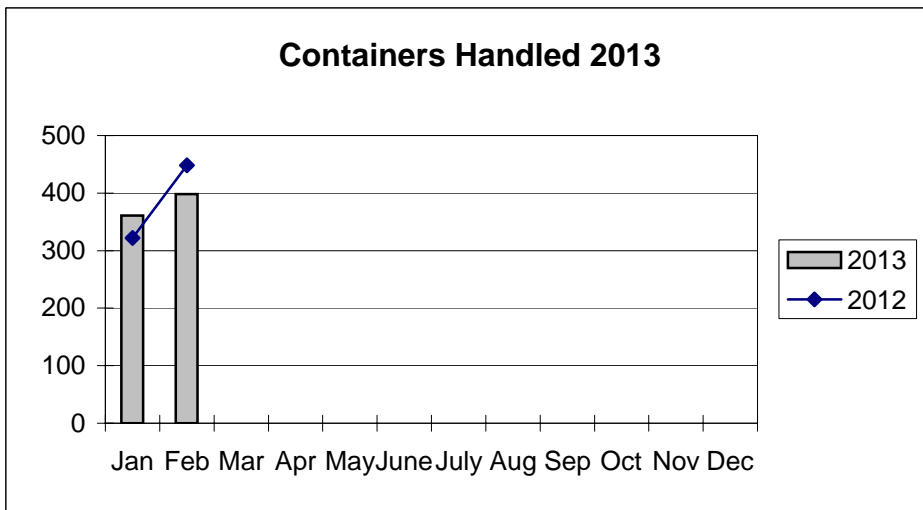

**Port of Everett  
Marine Terminals Statistics Through February 2013**

**Port of Everett  
Marine Terminals Statistics Through February 2013**

<b>Port Calls</b>		<b>2013</b>	<b>2012</b>
Port calls YTD		22	18
	ships	13	10
	barges	9	8
Port calls this month	Feb	12	9
	ship	8	5
	barge	4	4
Port calls last month	Jan	10	9
	ship	5	5
	barge	5	4
<b>Tonnage</b>		<b>2013</b>	<b>2012</b>
Short Tons YTD		21,430	12,753
	In (general)	14,890	6,887
	Out	6,540	5,866
	Out (logs)	-	-
Short tons This Month	Feb	15,501	8,567
	In (general)	11,343	4,008
	Out	4,158	4,559
	Out (logs)	-	-
Short tons Last Month	Jan	5,929	4,864
	In (general)	3,547	3,557
	Out	2,382	1,307
	Out (logs)	-	-
<b>Container Statistics</b>		<b>2013</b>	<b>2012</b>
Number of Units YTD		759	770
	In	514	512
	Out	245	258
Number of Units This Month	Feb	398	448
	In	259	274
	Out	139	174
Number of Units Last Month	Jan	361	322
	In	255	238
	Out	106	84