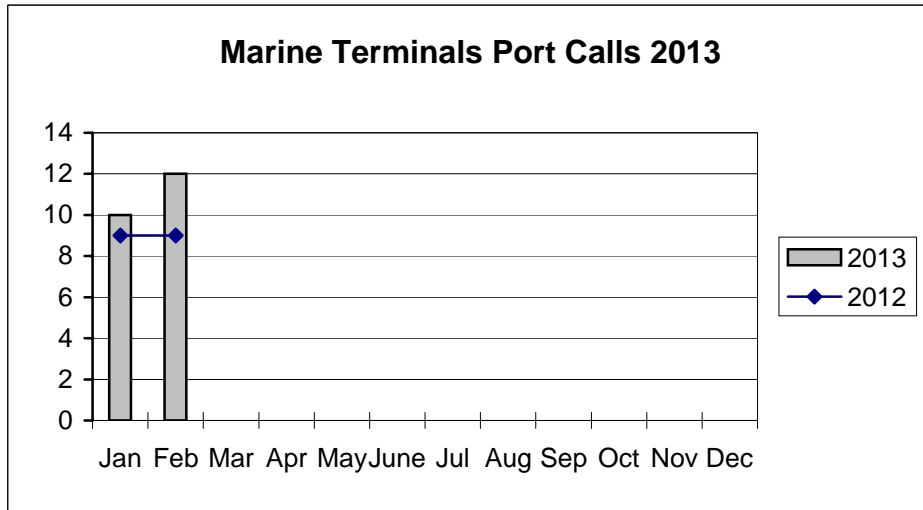

**Port of Everett  
Marine Terminals Statistics Through February 2013**

**Port of Everett  
Marine Terminals Statistics Through February 2013**

<b>Port Calls</b>		<b>2013</b>	<b>2012</b>
Port calls YTD		22	18
	ships	13	10
	barges	9	8
Port calls this month	Feb	12	9
	ship	8	5
	barge	4	4
Port calls last month	Jan	10	9
	ship	5	5
	barge	5	4
<b>Tonnage</b>		<b>2013</b>	<b>2012</b>
Short Tons YTD		21,430	12,753
	In (general)	14,890	6,887
	Out	6,540	5,866
	Out (logs)	-	-
Short tons This Month	Feb	15,501	8,567
	In (general)	11,343	4,008
	Out	4,158	4,559
	Out (logs)	-	-
Short tons Last Month	Jan	5,929	4,864
	In (general)	3,547	3,557
	Out	2,382	1,307
	Out (logs)	-	-
<b>Container Statistics</b>		<b>2013</b>	<b>2012</b>
Number of Units YTD		759	770
	In	514	512
	Out	245	258
Number of Units This Month	Feb	398	448
	In	259	274
	Out	139	174
Number of Units Last Month	Jan	361	322
	In	255	238
	Out	106	84

**Port of Everett  
Marine Terminals Statistics Through February 2013**