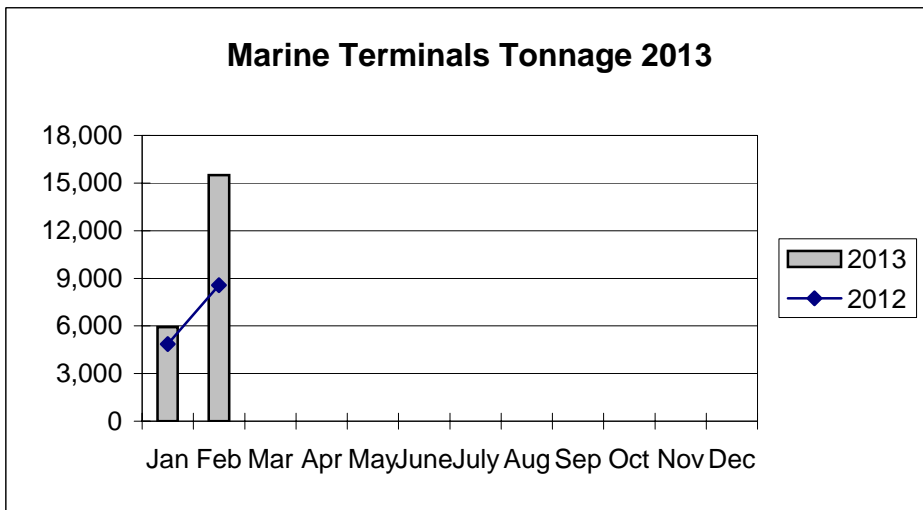

**Port of Everett  
Marine Terminals Statistics Through February 2013**

**Port of Everett  
Marine Terminals Statistics Through February 2013**

<b>Port Calls</b>		<b>2013</b>	<b>2012</b>
Port calls YTD		22	18
	ships	13	10
	barges	9	8
Port calls this month	Feb	12	9
	ship	8	5
	barge	4	4
Port calls last month	Jan	10	9
	ship	5	5
	barge	5	4
<b>Tonnage</b>		<b>2013</b>	<b>2012</b>
Short Tons YTD		21,430	12,753
	In (general)	14,890	6,887
	Out	6,540	5,866
	Out (logs)	-	-
Short tons This Month	Feb	15,501	8,567
	In (general)	11,343	4,008
	Out	4,158	4,559
	Out (logs)	-	-
Short tons Last Month	Jan	5,929	4,864
	In (general)	3,547	3,557
	Out	2,382	1,307
	Out (logs)	-	-
<b>Container Statistics</b>		<b>2013</b>	<b>2012</b>
Number of Units YTD		759	770
	In	514	512
	Out	245	258
Number of Units This Month	Feb	398	448
	In	259	274
	Out	139	174
Number of Units Last Month	Jan	361	322
	In	255	238
	Out	106	84