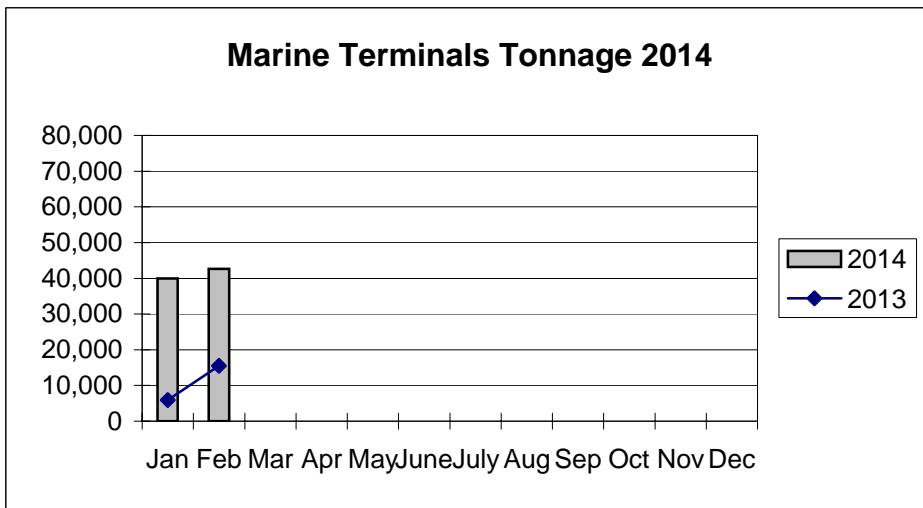

**Port of Everett
Marine Terminals Statistics Through February 2014**

**Port of Everett
Marine Terminals Statistics Through February 2014**

Port Calls		2014	2013
Port calls YTD		21	22
	ships	13	13
	barges	8	9
Port calls this month	Feb	11	12
	ship	7	8
	barge	4	4
Port calls last month	Jan	10	10
	ship	6	5
	barge	4	5
Tonnage		2014	2013
Short Tons YTD		82,537	21,430
	In (general)	10,194	14,890
	Out	3,729	6,540
	Out (logs)	68,614	-
Short tons This Month	Feb	42,627	15,501
	In (general)	5,497	11,343
	Out	2,170	4,158
	Out (logs)	34,960	-
Short tons Last Month	Jan	39,911	5,929
	In (general)	4,697	3,547
	Out	1,559	2,382
	Out (logs)	33,655	-
Container Statistics		2014	2013
Number of Units YTD		872	776
	In	639	531
	Out	233	245
Number of Units This Month	Feb	497	415
	In	347	276
	Out	150	139
Number of Units Last Month	Jan	375	361
	In	292	255
	Out	83	106