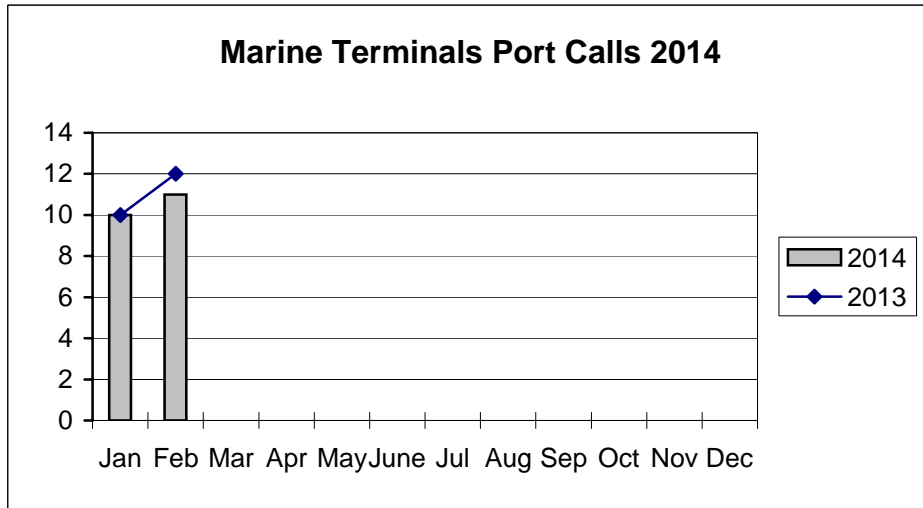

**Port of Everett
Marine Terminals Statistics Through February 2014**

**Port of Everett
Marine Terminals Statistics Through February 2014**

Port Calls		2014	2013
Port calls YTD		21	22
	ships	13	13
	barges	8	9
Port calls this month	Feb	11	12
	ship	7	8
	barge	4	4
Port calls last month	Jan	10	10
	ship	6	5
	barge	4	5
Tonnage		2014	2013
Short Tons YTD		82,537	21,430
	In (general)	10,194	14,890
	Out	3,729	6,540
	Out (logs)	68,614	-
Short tons This Month	Feb	42,627	15,501
	In (general)	5,497	11,343
	Out	2,170	4,158
	Out (logs)	34,960	-
Short tons Last Month	Jan	39,911	5,929
	In (general)	4,697	3,547
	Out	1,559	2,382
	Out (logs)	33,655	-
Container Statistics		2014	2013
Number of Units YTD		872	776
	In	639	531
	Out	233	245
Number of Units This Month	Feb	497	415
	In	347	276
	Out	150	139
Number of Units Last Month	Jan	375	361
	In	292	255
	Out	83	106