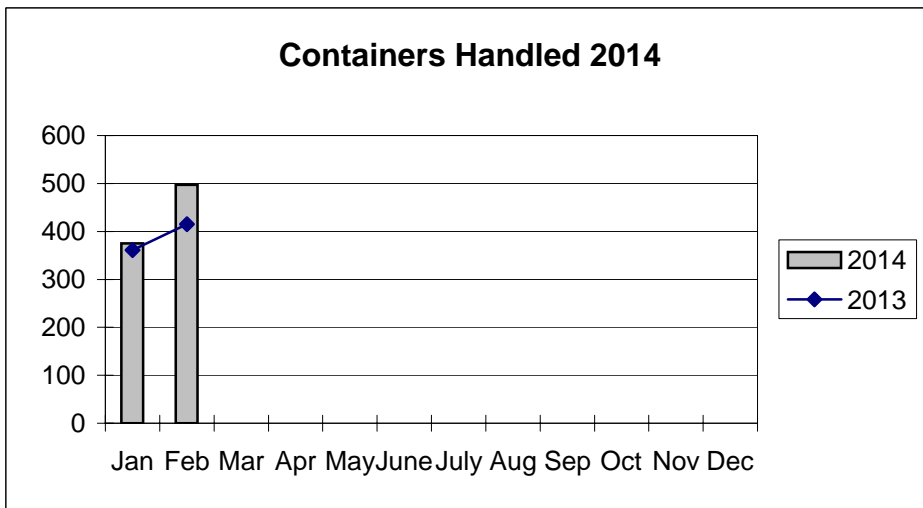

**Port of Everett
Marine Terminals Statistics Through February 2014**

**Port of Everett
Marine Terminals Statistics Through February 2014**

Port Calls		2014	2013
Port calls YTD		21	22
	ships	13	13
	barges	8	9
Port calls this month	Feb	11	12
	ship	7	8
	barge	4	4
Port calls last month	Jan	10	10
	ship	6	5
	barge	4	5
Tonnage		2014	2013
Short Tons YTD		82,537	21,430
	In (general)	10,194	14,890
	Out	3,729	6,540
	Out (logs)	68,614	-
Short tons This Month	Feb	42,627	15,501
	In (general)	5,497	11,343
	Out	2,170	4,158
	Out (logs)	34,960	-
Short tons Last Month	Jan	39,911	5,929
	In (general)	4,697	3,547
	Out	1,559	2,382
	Out (logs)	33,655	-
Container Statistics		2014	2013
Number of Units YTD		872	776
	In	639	531
	Out	233	245
Number of Units This Month	Feb	497	415
	In	347	276
	Out	150	139
Number of Units Last Month	Jan	375	361
	In	292	255
	Out	83	106