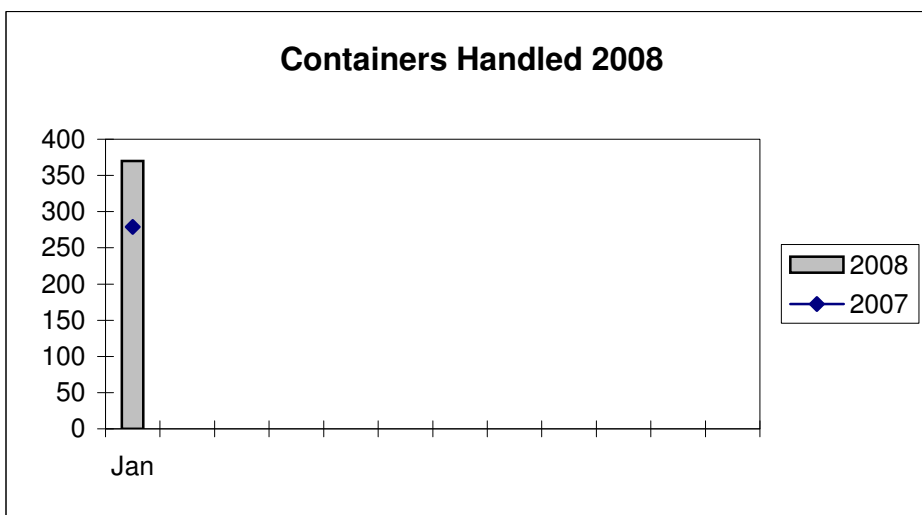

**Port of Everett
Marine Terminals Statistics Through January 2008**

Port of Everett
Marine Terminals Statistics Through January 2008

Port Calls		2008/7	2007/6
Port calls YTD		17	12
	Ships	13	8
	Barges	4	4
Port calls this month	Jan	17	12
	Ships	13	8
	Barges	4	4
Port calls last month	Dec	12	15
	Ships	8	10
	Barges	4	5
Tonnage		2008/7	2007/6
Short Tons YTD		39,331	5,687
	In (general)	6,003	3,814
	In (cement)	29,149	-
	Out	4,179	1,873
Short tons this month	Jan	39,331	5,687
	In (general)	6,003	3,814
	In (cement)	29,149	-
	Out	4,179	1,873
Short tons last month	Dec	47,748	18,331
	In (general)	2,343	15,088
	In (cement)	42,059	-
	Out	3,346	3,243
Container Statistics		2008/7	2007/6
Number of Units YTD		370	279
	In	155	148
	Out	215	131
Number of Units This Month	Jan	370	279
	In	155	148
	Out	215	131
Number of Units Last Month	Dec	276	304
	In	136	144
	Out	140	160