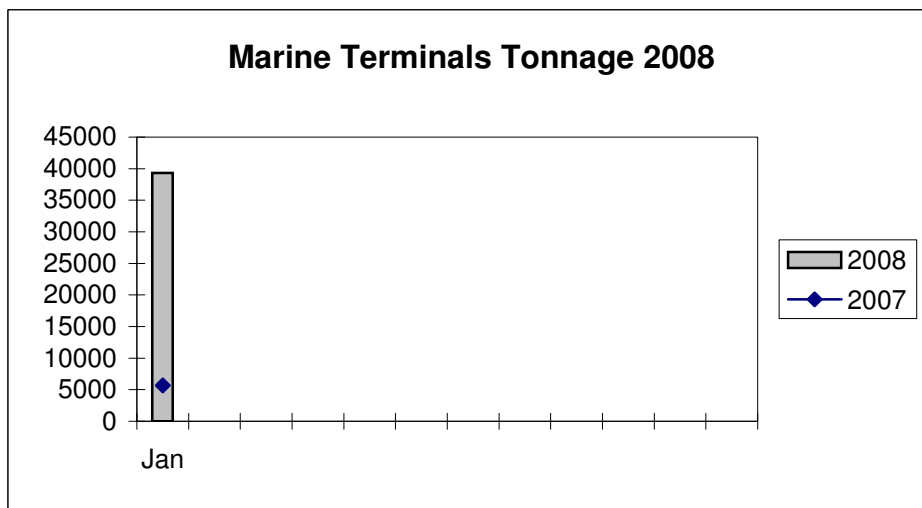

**Port of Everett
Marine Terminals Statistics Through January 2008**

Port of Everett
Marine Terminals Statistics Through January 2008

Port Calls		2008/7	2007/6
Port calls YTD		17	12
	Ships	13	8
	Barges	4	4
Port calls this month	Jan	17	12
	Ships	13	8
	Barges	4	4
Port calls last month	Dec	12	15
	Ships	8	10
	Barges	4	5
Tonnage		2008/7	2007/6
Short Tons YTD		39,331	5,687
	In (general)	6,003	3,814
	In (cement)	29,149	-
	Out	4,179	1,873
Short tons this month	Jan	39,331	5,687
	In (general)	6,003	3,814
	In (cement)	29,149	-
	Out	4,179	1,873
Short tons last month	Dec	47,748	18,331
	In (general)	2,343	15,088
	In (cement)	42,059	-
	Out	3,346	3,243
Container Statistics		2008/7	2007/6
Number of Units YTD		370	279
	In	155	148
	Out	215	131
Number of Units This Month	Jan	370	279
	In	155	148
	Out	215	131
Number of Units Last Month	Dec	276	304
	In	136	144
	Out	140	160