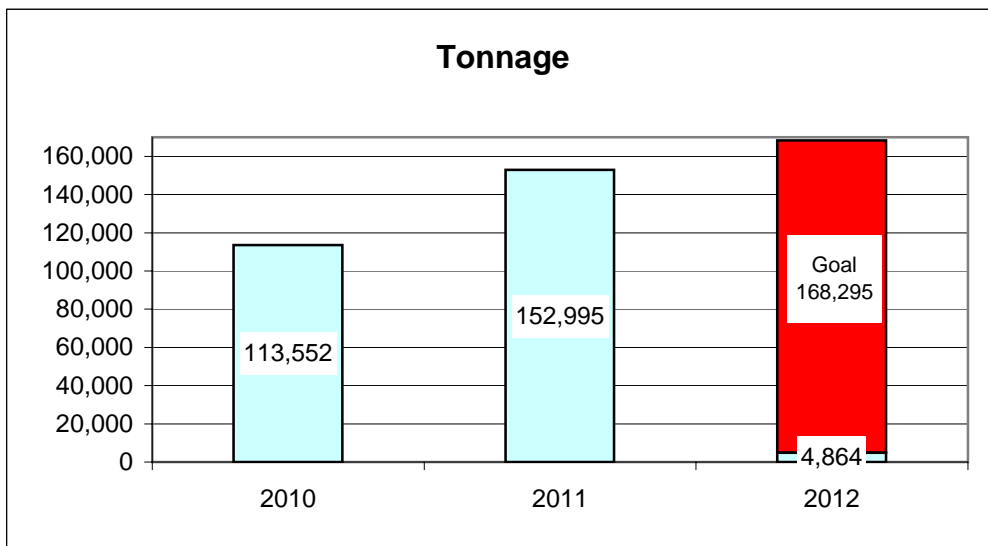

**Port of Everett
Marine Terminals Statistics Through January 2012**

6%

4%

5%