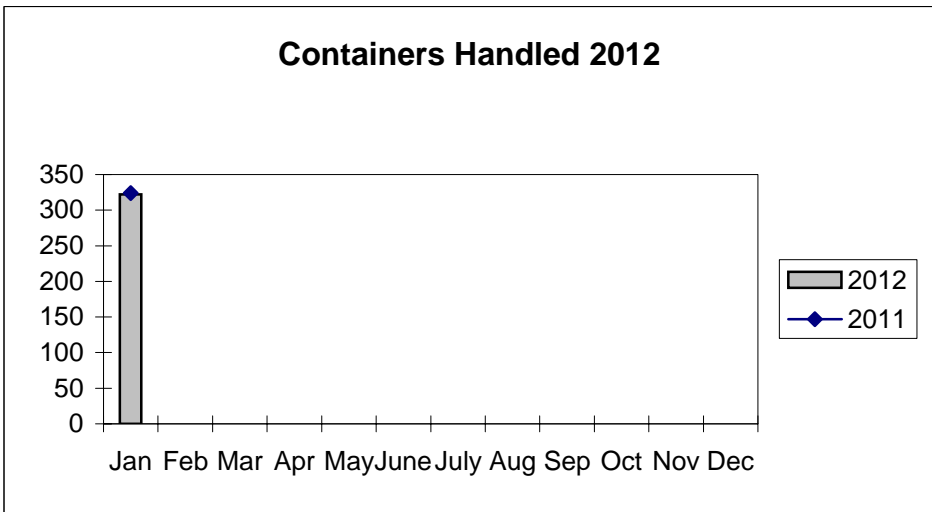

**Port of Everett
Marine Terminals Statistics Through January 2012**

Port of Everett
Marine Terminals Statistics Through January 2012

Port Calls		2012/1	2011/0
Port calls YTD		9	10
	Ships	5	6
	Barges	4	4
Port calls this month	Jan	9	10
	Ships	5	6
	Barges	4	4
Port calls last month	Dec	12	9
	Ships	8	6
	Barges	4	3
Tonnage		2012/1	2011/0
Short Tons YTD		4,864	7,984
	In (general)	3,557	927
	Out	1,307	7,057
	Out (logs)	-	-
Short tons this month	Jan	4,864	7,984
	In (general)	3,557	927
	Out	1,307	7,057
	Out (logs)	-	-
Short tons last month	Dec	8,895	4,015
	In (general)	4,347	1,964
	Out	4,548	2,051
	Out (logs)	-	-
Container Statistics		2012/1	2011/0
Number of Units YTD		322	324
	In	238	72
	Out	84	252
Number of Units This Month	Jan	322	324
	In	238	72
	Out	84	252
Number of Units Last Month	Dec	433	224
	In	266	148
	Out	167	76