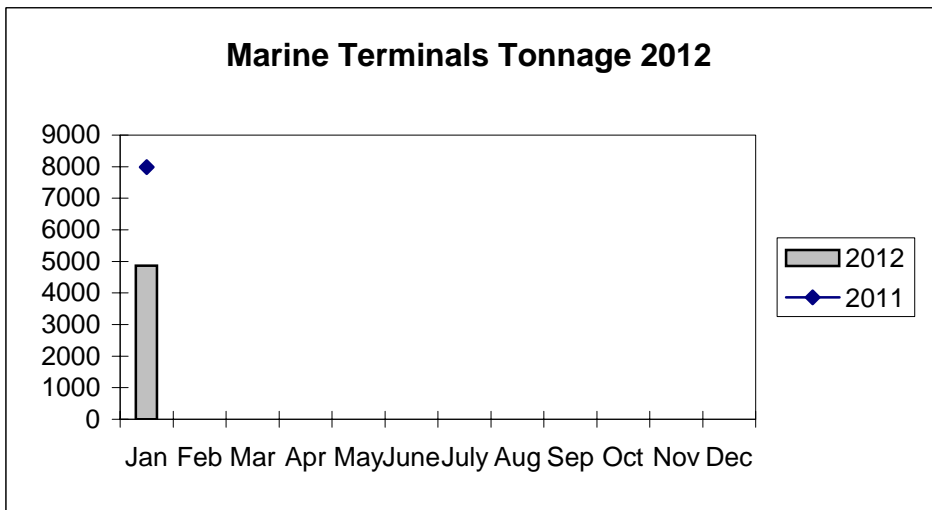

**Port of Everett
Marine Terminals Statistics Through January 2012**

Port of Everett
Marine Terminals Statistics Through January 2012

Port Calls		2012/1	2011/0
Port calls YTD		9	10
	Ships	5	6
	Barges	4	4
Port calls this month	Jan	9	10
	Ships	5	6
	Barges	4	4
Port calls last month	Dec	12	9
	Ships	8	6
	Barges	4	3
Tonnage		2012/1	2011/0
Short Tons YTD		4,864	7,984
	In (general)	3,557	927
	Out	1,307	7,057
	Out (logs)	-	-
Short tons this month	Jan	4,864	7,984
	In (general)	3,557	927
	Out	1,307	7,057
	Out (logs)	-	-
Short tons last month	Dec	8,895	4,015
	In (general)	4,347	1,964
	Out	4,548	2,051
	Out (logs)	-	-
Container Statistics		2012/1	2011/0
Number of Units YTD		322	324
	In	238	72
	Out	84	252
Number of Units This Month	Jan	322	324
	In	238	72
	Out	84	252
Number of Units Last Month	Dec	433	224
	In	266	148
	Out	167	76