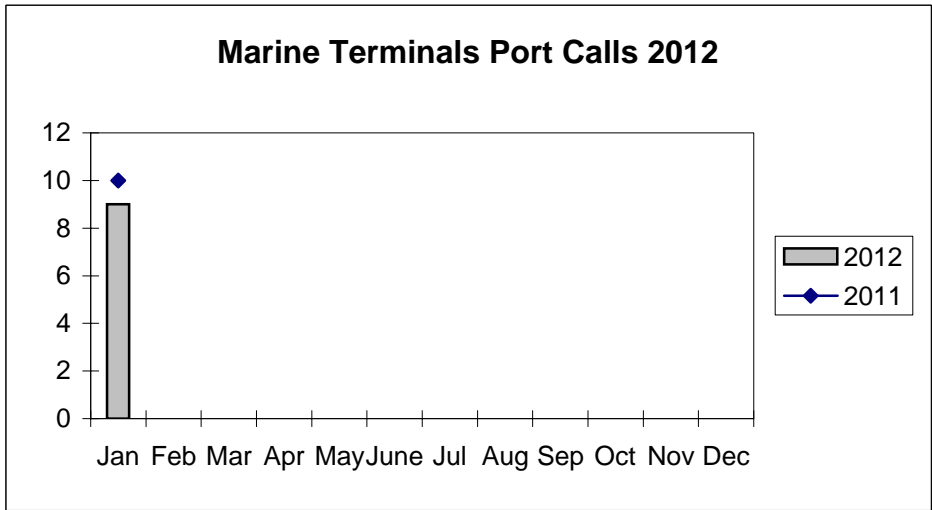

**Port of Everett
Marine Terminals Statistics Through January 2012**

Port of Everett
Marine Terminals Statistics Through January 2012

Port Calls		2012/1	2011/0
Port calls YTD		9	10
	Ships	5	6
	Barges	4	4
Port calls this month	Jan	9	10
	Ships	5	6
	Barges	4	4
Port calls last month	Dec	12	9
	Ships	8	6
	Barges	4	3
Tonnage		2012/1	2011/0
Short Tons YTD		4,864	7,984
	In (general)	3,557	927
	Out	1,307	7,057
	Out (logs)	-	-
Short tons this month	Jan	4,864	7,984
	In (general)	3,557	927
	Out	1,307	7,057
	Out (logs)	-	-
Short tons last month	Dec	8,895	4,015
	In (general)	4,347	1,964
	Out	4,548	2,051
	Out (logs)	-	-
Container Statistics		2012/1	2011/0
Number of Units YTD		322	324
	In	238	72
	Out	84	252
Number of Units This Month	Jan	322	324
	In	238	72
	Out	84	252
Number of Units Last Month	Dec	433	224
	In	266	148
	Out	167	76