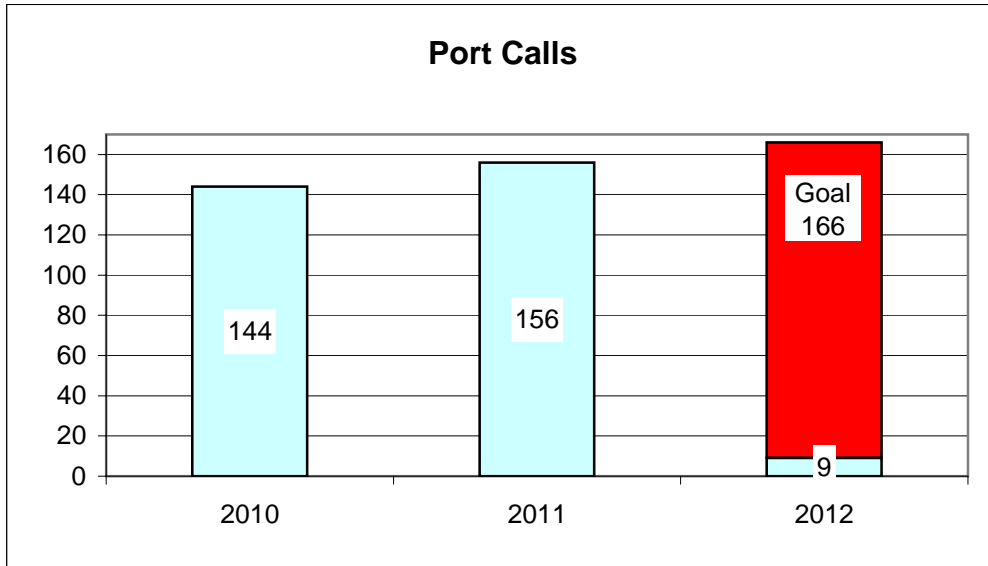

**Port of Everett
Marine Terminals Statistics Through January 2012**

Port of Everett
Marine Terminals Statistics Through January 2012

Port Calls		2012/1	2011/0
Port calls YTD		9	10
	Ships	5	6
	Barges	4	4
Port calls this month	Jan	9	10
	Ships	5	6
	Barges	4	4
Port calls last month	Dec	12	9
	Ships	8	6
	Barges	4	3
Tonnage		2012/1	2011/0
Short Tons YTD		4,864	7,984
	In (general)	3,557	927
	Out	1,307	7,057
	Out (logs)	-	-
Short tons this month	Jan	4,864	7,984
	In (general)	3,557	927
	Out	1,307	7,057
	Out (logs)	-	-
Short tons last month	Dec	8,895	4,015
	In (general)	4,347	1,964
	Out	4,548	2,051
	Out (logs)	-	-
Container Statistics		2012/1	2011/0
Number of Units YTD		322	324
	In	238	72
	Out	84	252
Number of Units This Month	Jan	322	324
	In	238	72
	Out	84	252
Number of Units Last Month	Dec	433	224
	In	266	148
	Out	167	76

**Port of Everett
Marine Terminals Statistics Through January 2012**

6%

4%

5%