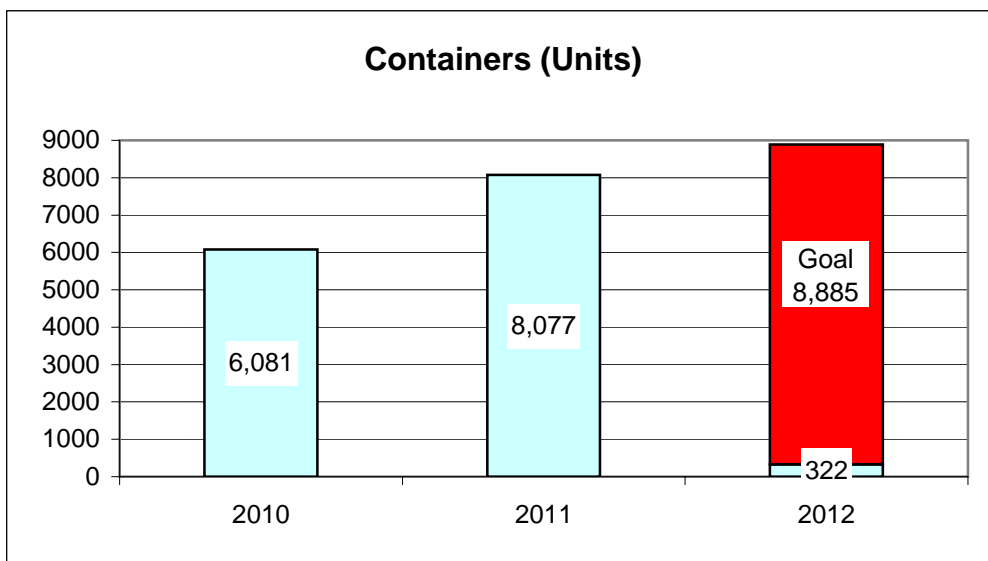

**Port of Everett
Marine Terminals Statistics Through January 2012**

6%

4%

5%