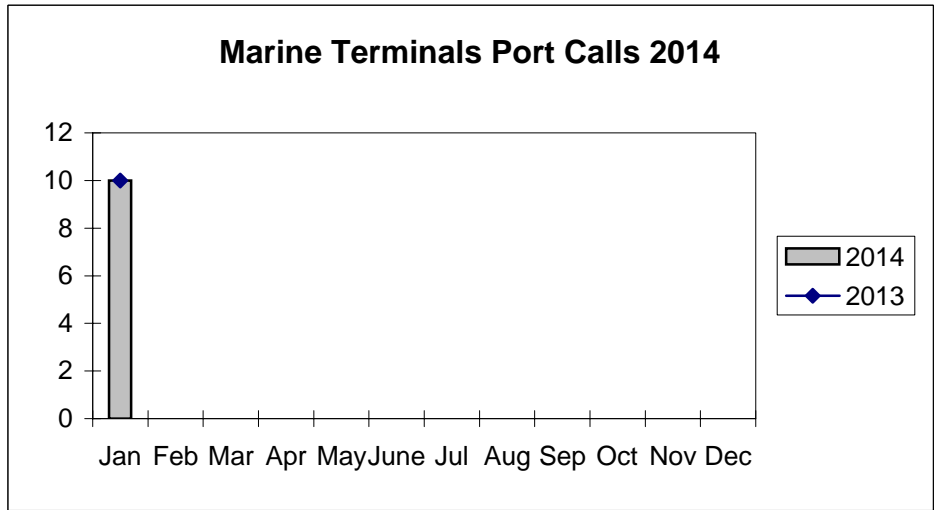

**Port of Everett
Marine Terminals Statistics Through January 2014**

Port of Everett
Marine Terminals Statistics Through January 2014

Port Calls		2014/3	2013/2
Port calls YTD		10	10
	Ships	6	5
	Barges	4	5
Port calls this month	Jan	10	10
	Ships	6	5
	Barges	4	5
Port calls last month	Dec	15	18
	Ships	8	12
	Barges	7	6
Tonnage		2014/3	2013/2
Short Tons YTD		39,911	5,929
	In (general)	4,697	3,547
	Out	1,559	2,382
	Out (logs)	33,655	-
Short tons this month	Jan	39,911	5,929
	In (general)	4,697	3,547
	Out	1,559	2,382
	Out (logs)	33,655	-
Short tons last month	Dec	8,238	45,961
	In (general)	6,297	12,373
	Out	1,941	3,175
	Out (logs)	-	30,413
Container Statistics		2014/3	2013/2
Number of Units YTD		375	361
	In	292	255
	Out	83	106
Number of Units This Month	Jan	375	361
	In	292	255
	Out	83	106
Number of Units Last Month	Dec	470	396
	In	333	258
	Out	137	138