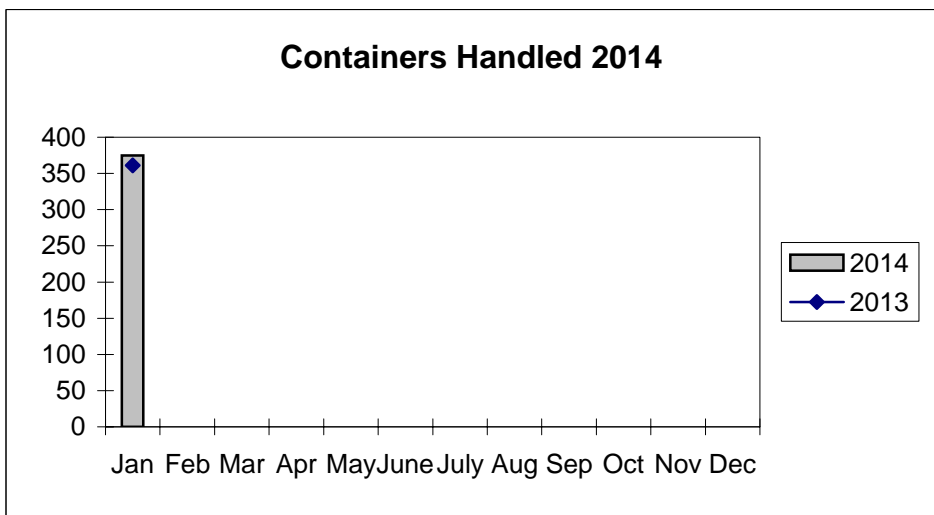

**Port of Everett
Marine Terminals Statistics Through January 2014**

Port of Everett
Marine Terminals Statistics Through January 2014

Port Calls		2014/3	2013/2
Port calls YTD		10	10
	Ships	6	5
	Barges	4	5
Port calls this month	Jan	10	10
	Ships	6	5
	Barges	4	5
Port calls last month	Dec	15	18
	Ships	8	12
	Barges	7	6
Tonnage		2014/3	2013/2
Short Tons YTD		39,911	5,929
	In (general)	4,697	3,547
	Out	1,559	2,382
	Out (logs)	33,655	-
Short tons this month	Jan	39,911	5,929
	In (general)	4,697	3,547
	Out	1,559	2,382
	Out (logs)	33,655	-
Short tons last month	Dec	8,238	45,961
	In (general)	6,297	12,373
	Out	1,941	3,175
	Out (logs)	-	30,413
Container Statistics		2014/3	2013/2
Number of Units YTD		375	361
	In	292	255
	Out	83	106
Number of Units This Month	Jan	375	361
	In	292	255
	Out	83	106
Number of Units Last Month	Dec	470	396
	In	333	258
	Out	137	138