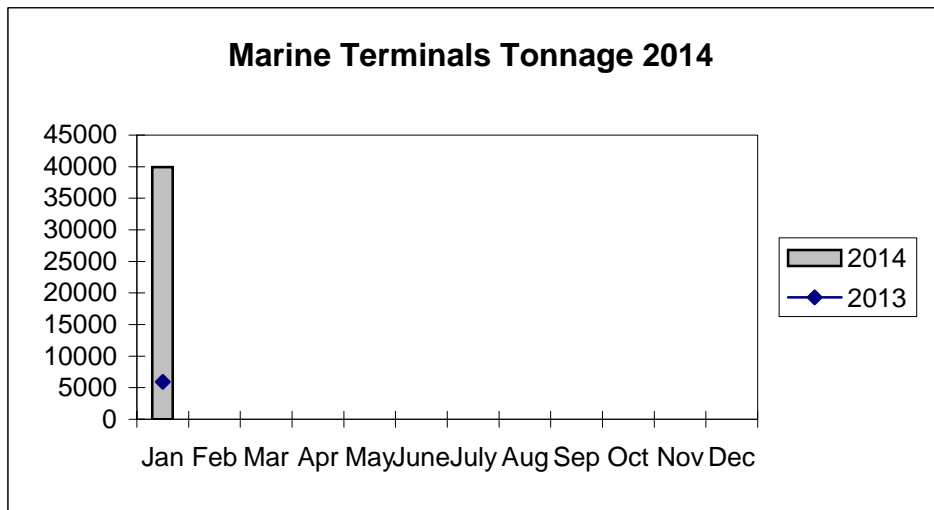

**Port of Everett
Marine Terminals Statistics Through January 2014**

Port of Everett
Marine Terminals Statistics Through January 2014

Port Calls		2014/3	2013/2
Port calls YTD		10	10
	Ships	6	5
	Barges	4	5
Port calls this month	Jan	10	10
	Ships	6	5
	Barges	4	5
Port calls last month	Dec	15	18
	Ships	8	12
	Barges	7	6
Tonnage		2014/3	2013/2
Short Tons YTD		39,911	5,929
	In (general)	4,697	3,547
	Out	1,559	2,382
	Out (logs)	33,655	-
Short tons this month	Jan	39,911	5,929
	In (general)	4,697	3,547
	Out	1,559	2,382
	Out (logs)	33,655	-
Short tons last month	Dec	8,238	45,961
	In (general)	6,297	12,373
	Out	1,941	3,175
	Out (logs)	-	30,413
Container Statistics		2014/3	2013/2
Number of Units YTD		375	361
	In	292	255
	Out	83	106
Number of Units This Month	Jan	375	361
	In	292	255
	Out	83	106
Number of Units Last Month	Dec	470	396
	In	333	258
	Out	137	138