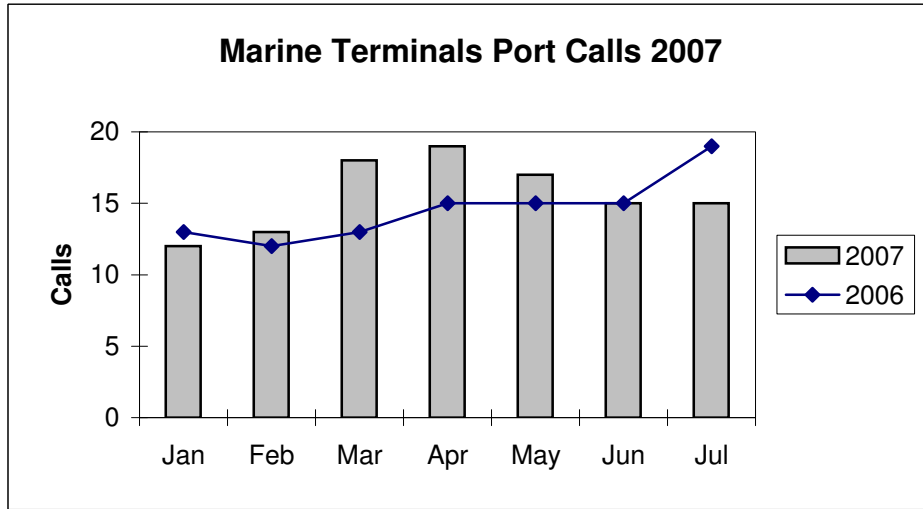

**Port of Everett
Marine Terminals Statistics Through July 2007**

Port Calls		<u>2007</u>	<u>2006</u>
Port calls YTD		110	102
ships		74	70
barges		36	32
Port calls this month	July	15	19
ship		11	13
barge		4	6
Port calls last month	June	15	15
ship		11	11
barge		4	4

Tonnage		<u>2007</u>	<u>2006</u>
Short Tons YTD		106,346	62,074
In		70,562	42,482
Out		35,784	19,592
Short tons This Month	July	10,964	11,324
In		7,176	7,160
Out		3,788	4,164
Short tons Last Month	June	28,604	8,496
In		14,243	5,109
Out		14,361	3,387