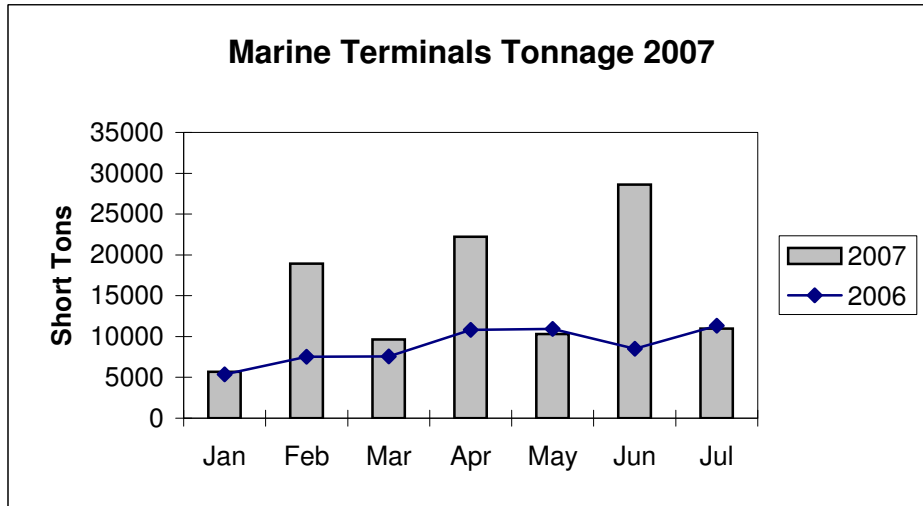

**Port of Everett
Marine Terminals Statistics Through July 2007**

Port Calls		<u>2007</u>	<u>2006</u>
Port calls YTD		110	102
ships		74	70
barges		36	32
Port calls this month	July	15	19
ship		11	13
barge		4	6
Port calls last month	June	15	15
ship		11	11
barge		4	4

Tonnage		<u>2007</u>	<u>2006</u>
Short Tons YTD		106,346	62,074
In		70,562	42,482
Out		35,784	19,592
Short tons This Month	July	10,964	11,324
In		7,176	7,160
Out		3,788	4,164
Short tons Last Month	June	28,604	8,496
In		14,243	5,109
Out		14,361	3,387