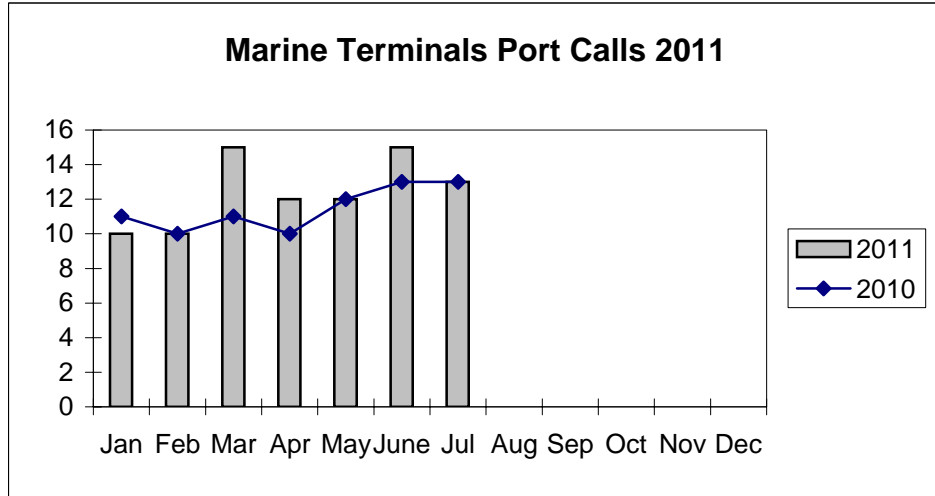

**Port of Everett
Marine Terminals Statistics Through July 2011**

**Port of Everett
Marine Terminals Statistics Through July 2011**

| Port Calls | | 2011 | 2010 |
|-----------------------------|--------------|-------------|-------------|
| Port calls YTD | | 80 | 80 |
| | ships | 48 | 50 |
| | barges | 32 | 30 |
| Port calls this month | July | 13 | 13 |
| | ship | 9 | 8 |
| | barge | 4 | 5 |
| Port calls last month | June | 15 | 13 |
| | ship | 9 | 9 |
| | barge | 6 | 4 |
| Tonnage | | 2011 | 2010 |
| Short Tons YTD | | 83,907 | 65,840 |
| | In (general) | 20,216 | 19,284 |
| | Out | 59,641 | 46,556 |
| | Out (logs) | 4,050 | - |
| Short tons This Month | July | 27,557 | 11,763 |
| | In (general) | 2,653 | 3,868 |
| | Out | 24,904 | 7,895 |
| | Out (logs) | - | - |
| Short tons Last Month | June | 10,176 | 18,388 |
| | In (general) | 3,521 | 2,708 |
| | Out | 6,655 | 15,680 |
| | Out (logs) | - | - |
| Container Statistics | | 2011 | 2010 |
| Number of Units YTD | | 3,334 | 2,953 |
| | In | 1,257 | 1,162 |
| | Out | 2,077 | 1,791 |
| Number of Units This Month | July | 1,266 | 517 |
| | In | 213 | 147 |
| | Out | 1,053 | 370 |
| Number of Units Last Month | June | 394 | 845 |
| | In | 236 | 173 |
| | Out | 158 | 672 |