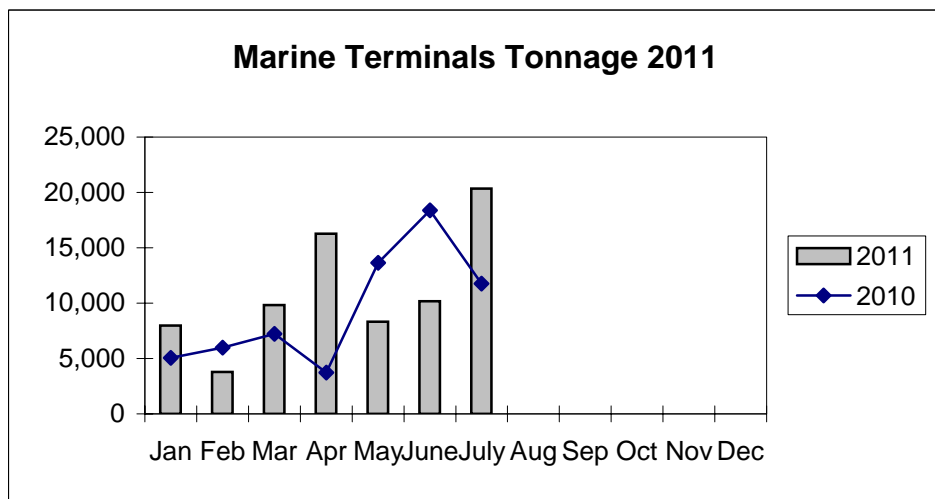

**Port of Everett
Marine Terminals Statistics Through July 2011**

**Port of Everett
Marine Terminals Statistics Through July 2011**

| Port Calls | | 2011 | 2010 |
|-----------------------------|--------------|-------------|-------------|
| Port calls YTD | | 80 | 80 |
| | ships | 48 | 50 |
| | barges | 32 | 30 |
| Port calls this month | July | 13 | 13 |
| | ship | 9 | 8 |
| | barge | 4 | 5 |
| Port calls last month | June | 15 | 13 |
| | ship | 9 | 9 |
| | barge | 6 | 4 |
| Tonnage | | 2011 | 2010 |
| Short Tons YTD | | 83,907 | 65,840 |
| | In (general) | 20,216 | 19,284 |
| | Out | 59,641 | 46,556 |
| | Out (logs) | 4,050 | - |
| Short tons This Month | July | 27,557 | 11,763 |
| | In (general) | 2,653 | 3,868 |
| | Out | 24,904 | 7,895 |
| | Out (logs) | - | - |
| Short tons Last Month | June | 10,176 | 18,388 |
| | In (general) | 3,521 | 2,708 |
| | Out | 6,655 | 15,680 |
| | Out (logs) | - | - |
| Container Statistics | | 2011 | 2010 |
| Number of Units YTD | | 3,334 | 2,953 |
| | In | 1,257 | 1,162 |
| | Out | 2,077 | 1,791 |
| Number of Units This Month | July | 1,266 | 517 |
| | In | 213 | 147 |
| | Out | 1,053 | 370 |
| Number of Units Last Month | June | 394 | 845 |
| | In | 236 | 173 |
| | Out | 158 | 672 |