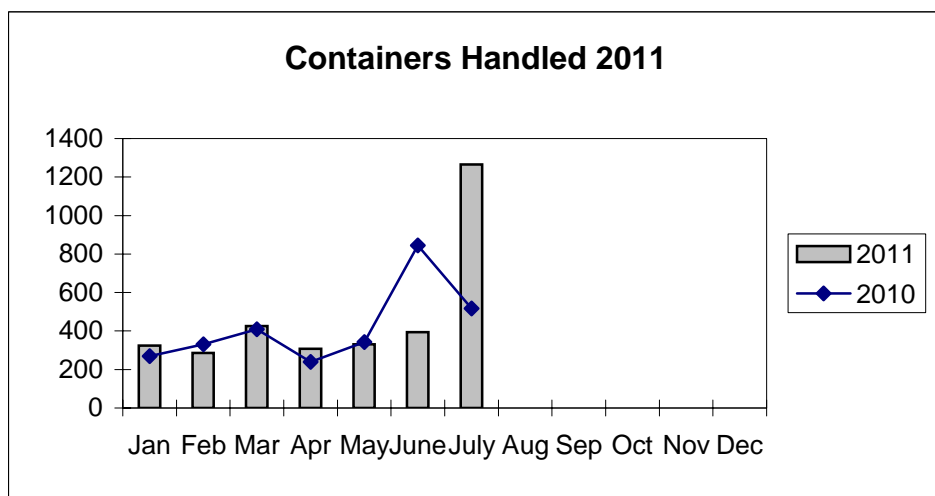

**Port of Everett
Marine Terminals Statistics Through July 2011**

**Port of Everett
Marine Terminals Statistics Through July 2011**

| Port Calls | | 2011 | 2010 |
|-----------------------------|--------------|-------------|-------------|
| Port calls YTD | | 80 | 80 |
| | ships | 48 | 50 |
| | barges | 32 | 30 |
| Port calls this month | July | 13 | 13 |
| | ship | 9 | 8 |
| | barge | 4 | 5 |
| Port calls last month | June | 15 | 13 |
| | ship | 9 | 9 |
| | barge | 6 | 4 |
| Tonnage | | 2011 | 2010 |
| Short Tons YTD | | 83,907 | 65,840 |
| | In (general) | 20,216 | 19,284 |
| | Out | 59,641 | 46,556 |
| | Out (logs) | 4,050 | - |
| Short tons This Month | July | 27,557 | 11,763 |
| | In (general) | 2,653 | 3,868 |
| | Out | 24,904 | 7,895 |
| | Out (logs) | - | - |
| Short tons Last Month | June | 10,176 | 18,388 |
| | In (general) | 3,521 | 2,708 |
| | Out | 6,655 | 15,680 |
| | Out (logs) | - | - |
| Container Statistics | | 2011 | 2010 |
| Number of Units YTD | | 3,334 | 2,953 |
| | In | 1,257 | 1,162 |
| | Out | 2,077 | 1,791 |
| Number of Units This Month | July | 1,266 | 517 |
| | In | 213 | 147 |
| | Out | 1,053 | 370 |
| Number of Units Last Month | June | 394 | 845 |
| | In | 236 | 173 |
| | Out | 158 | 672 |