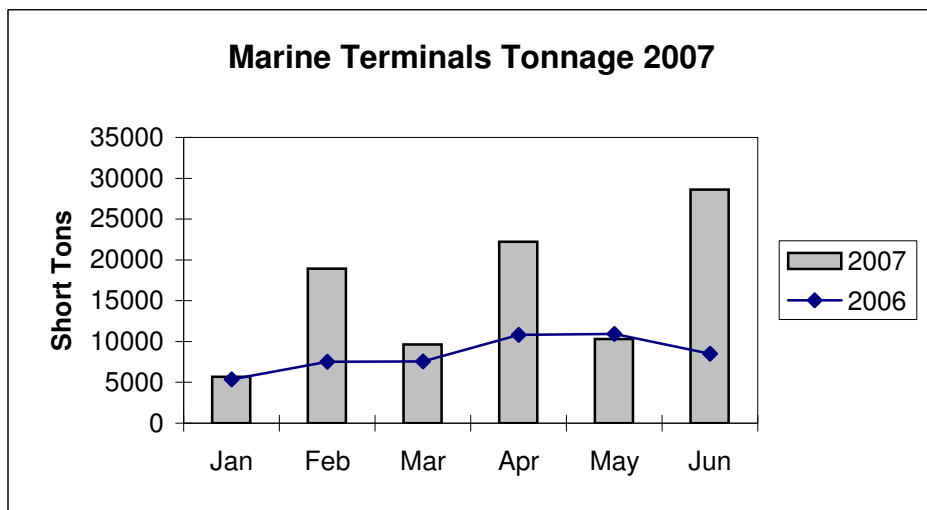

**Port of Everett  
Marine Terminals Statistics Through June 2007**

<b>Port Calls</b>		<u>2007</u>	<u>2006</u>
Port calls YTD		95	83
ships		63	57
barges		32	26
Port calls this month	June	15	15
ship		11	11
barge		4	4
Port calls last month	May	17	15
ship		11	10
barge		6	5

<b>Tonnage</b>		<u>2007</u>	<u>2006</u>
Short Tons YTD		95,382	50,750
In		63,386	35,322
Out		31,996	15,428
Short tons This Month	June	28,604	8,496
In		14,243	5,109
Out		14,361	3,387
Short tons Last Month	May	10,298	10,953
In		6,715	7,728
Out		3,583	3,225