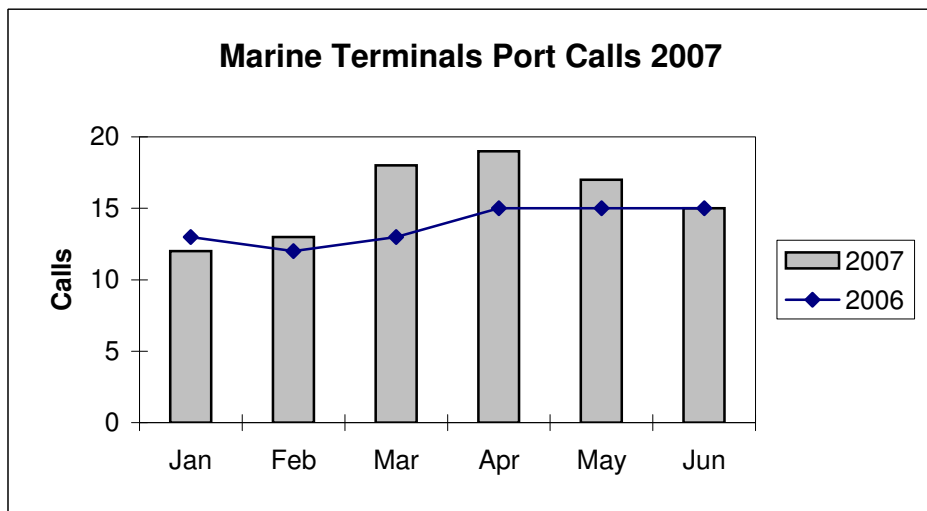

**Port of Everett  
Marine Terminals Statistics Through June 2007**

<b>Port Calls</b>		<u>2007</u>	<u>2006</u>
Port calls YTD		95	83
ships		63	57
barges		32	26
Port calls this month	June	15	15
ship		11	11
barge		4	4
Port calls last month	May	17	15
ship		11	10
barge		6	5

<b>Tonnage</b>		<u>2007</u>	<u>2006</u>
Short Tons YTD		95,382	50,750
In		63,386	35,322
Out		31,996	15,428
Short tons This Month	June	28,604	8,496
In		14,243	5,109
Out		14,361	3,387
Short tons Last Month	May	10,298	10,953
In		6,715	7,728
Out		3,583	3,225