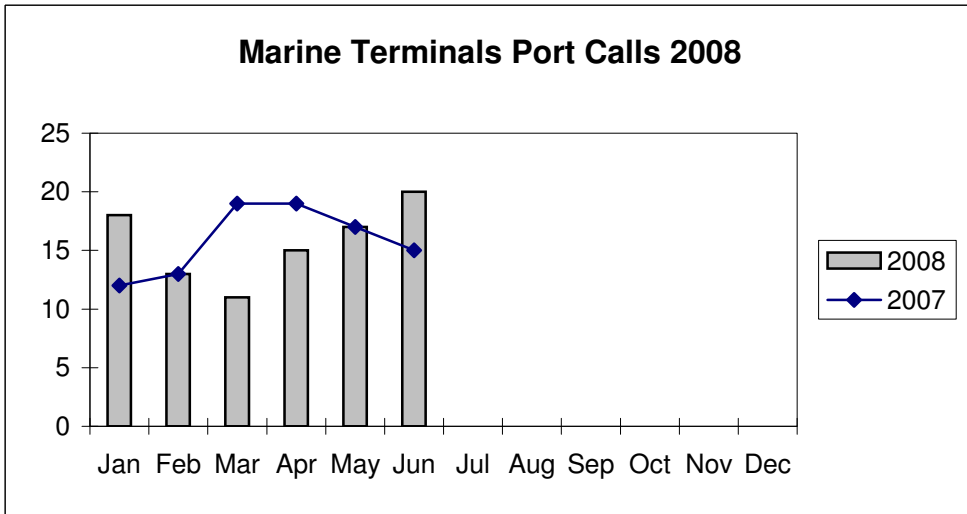

**Port of Everett
Marine Terminals Statistics Through June 2008**

**Port of Everett
Marine Terminals Statistics Through June 2008**

Port Calls			2008	2007
Port calls YTD			94	95
	ships		63	63
	barges		31	32
Port calls this month		June	20	15
	ship		14	11
	barge		6	4
Port calls last month		May	17	17
	ship		12	11
	barge		5	6
Tonnage			2008	2007
Short Tons YTD			129,126	96,262
	In (general)		35,610	64,266
	In (cement)		56,814	-
	Out		36,702	31,996
Short tons This Month		June	36,516	28,740
	In (general)		5,572	14,379
	In (cement)		17,189	-
	Out		13,755	14,361
Short tons Last Month		May	24,147	10,455
	In (general)		8,150	6,872
	In (cement)		10,476	-
	Out		5,521	3,583
Container Statistics			2008	2007
Number of Units YTD			3,192	2,527
	In		1,678	1,020
	Out		1,514	1,507
Number of Units This Month		June	1,253	774
	In		708	153
	Out		545	621
Number of Units Last Month		May	367	384
	In		182	196
	Out		185	188