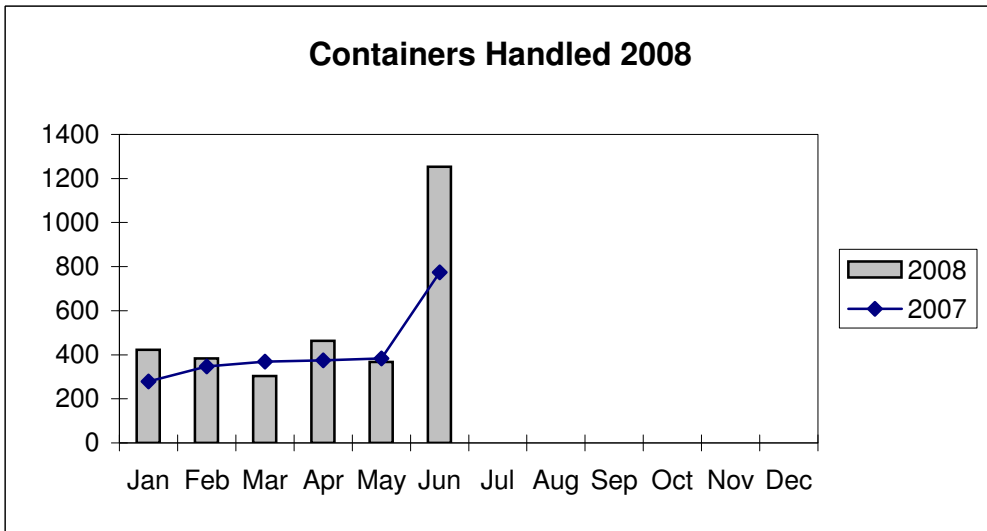

**Port of Everett
Marine Terminals Statistics Through June 2008**

**Port of Everett
Marine Terminals Statistics Through June 2008**

Port Calls			2008	2007
Port calls YTD			94	95
	ships		63	63
	barges		31	32
Port calls this month		June	20	15
	ship		14	11
	barge		6	4
Port calls last month		May	17	17
	ship		12	11
	barge		5	6
Tonnage			2008	2007
Short Tons YTD			129,126	96,262
	In (general)		35,610	64,266
	In (cement)		56,814	-
	Out		36,702	31,996
Short tons This Month		June	36,516	28,740
	In (general)		5,572	14,379
	In (cement)		17,189	-
	Out		13,755	14,361
Short tons Last Month		May	24,147	10,455
	In (general)		8,150	6,872
	In (cement)		10,476	-
	Out		5,521	3,583
Container Statistics			2008	2007
Number of Units YTD			3,192	2,527
	In		1,678	1,020
	Out		1,514	1,507
Number of Units This Month		June	1,253	774
	In		708	153
	Out		545	621
Number of Units Last Month		May	367	384
	In		182	196
	Out		185	188