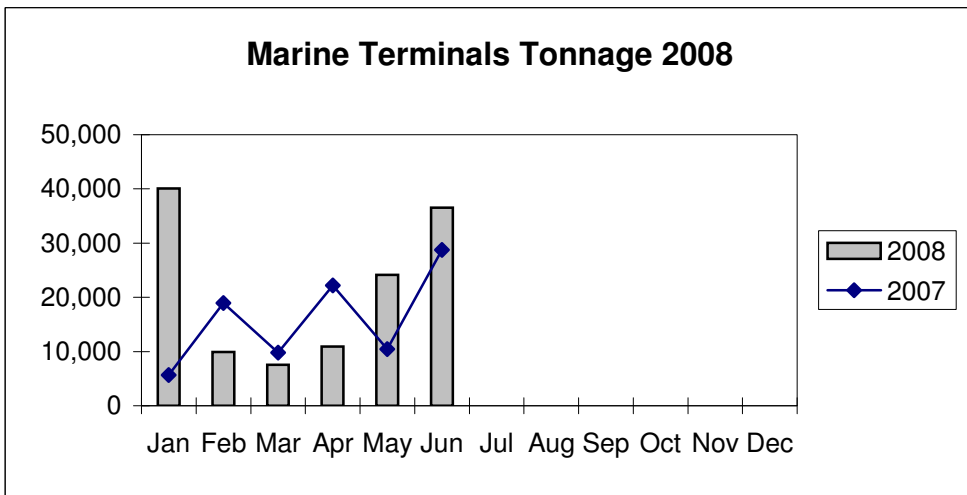

**Port of Everett
Marine Terminals Statistics Through June 2008**

**Port of Everett
Marine Terminals Statistics Through June 2008**

Port Calls			2008	2007
Port calls YTD			94	95
	ships		63	63
	barges		31	32
Port calls this month		June	20	15
	ship		14	11
	barge		6	4
Port calls last month		May	17	17
	ship		12	11
	barge		5	6
Tonnage			2008	2007
Short Tons YTD			129,126	96,262
	In (general)		35,610	64,266
	In (cement)		56,814	-
	Out		36,702	31,996
Short tons This Month		June	36,516	28,740
	In (general)		5,572	14,379
	In (cement)		17,189	-
	Out		13,755	14,361
Short tons Last Month		May	24,147	10,455
	In (general)		8,150	6,872
	In (cement)		10,476	-
	Out		5,521	3,583
Container Statistics			2008	2007
Number of Units YTD			3,192	2,527
	In		1,678	1,020
	Out		1,514	1,507
Number of Units This Month		June	1,253	774
	In		708	153
	Out		545	621
Number of Units Last Month		May	367	384
	In		182	196
	Out		185	188