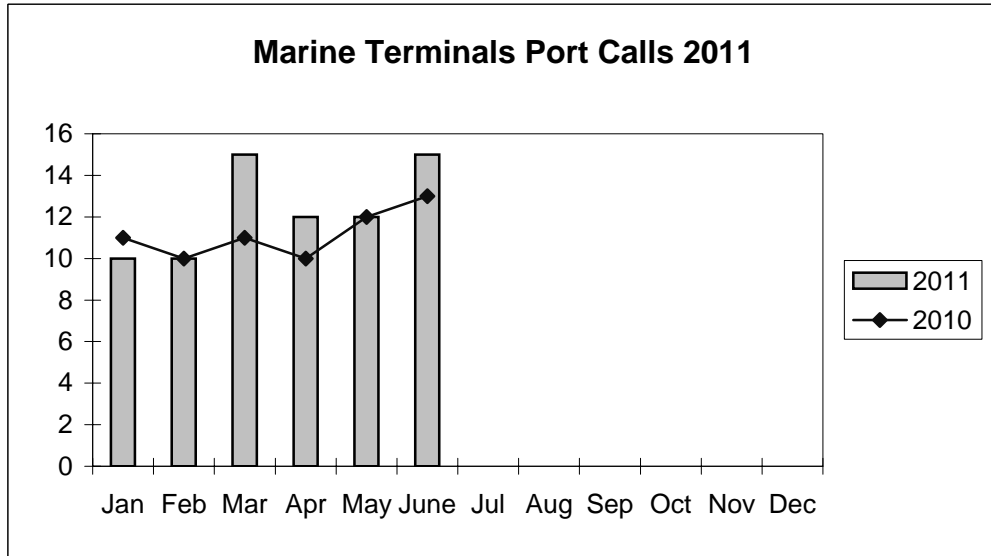

**Port of Everett  
Marine Terminals Statistics Through June 2011**

**Port of Everett  
Marine Terminals Statistics Through June 2011**

<b>Port Calls</b>			<b>2011</b>	<b>2010</b>
Port calls YTD			74	67
	ships		47	42
	barges		27	25
Port calls this month		June	15	13
	ship		9	9
	barge		6	4
Port calls last month		May	12	12
	ship		8	7
	barge		4	5
<b>Tonnage</b>			<b>2011</b>	<b>2010</b>
Short Tons YTD			56,349	54,076
	In (general)		17,562	15,416
	Out		34,737	38,660
	Out (logs)		4,050	-
Short tons This Month		June	10,176	18,388
	In (general)		3,521	2,708
	Out		6,655	15,680
	Out (logs)		-	-
Short tons Last Month		May	8,332	13,654
	In (general)		3,242	2,086
	Out		5,090	11,568
	Out (logs)		-	-
<b>Container Statistics</b>			<b>2011</b>	<b>2010</b>
Number of Units YTD			2,068	2,436
	In		1,044	1,015
	Out		1,024	1,421
Number of Units This Month		June	394	845
	In		236	173
	Out		158	672
Number of Units Last Month		May	331	342
	In		168	159
	Out		163	183