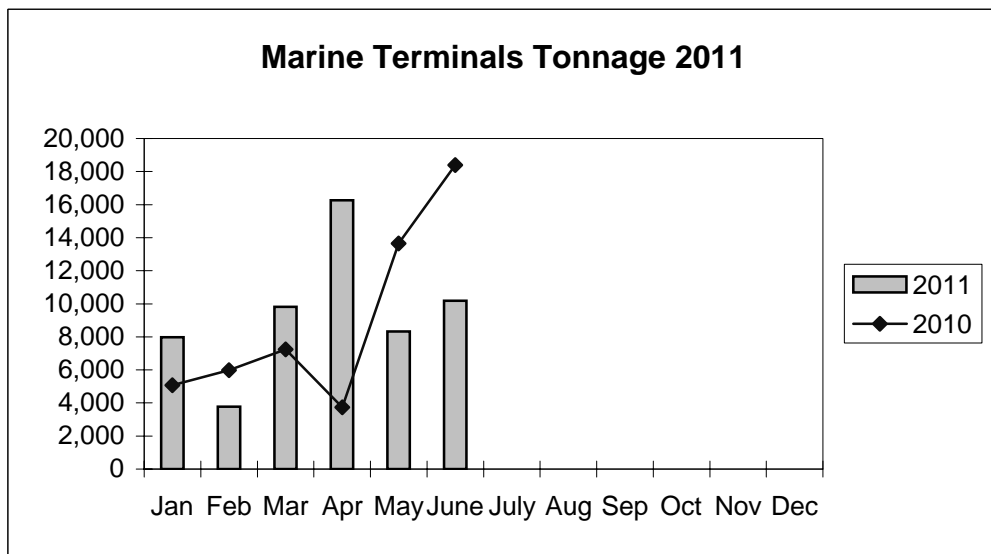

**Port of Everett  
Marine Terminals Statistics Through June 2011**

**Port of Everett  
Marine Terminals Statistics Through June 2011**

<b>Port Calls</b>			<b>2011</b>	<b>2010</b>
Port calls YTD			74	67
	ships		47	42
	barges		27	25
Port calls this month		June	15	13
	ship		9	9
	barge		6	4
Port calls last month		May	12	12
	ship		8	7
	barge		4	5
<b>Tonnage</b>			<b>2011</b>	<b>2010</b>
Short Tons YTD			56,349	54,076
	In (general)		17,562	15,416
	Out		34,737	38,660
	Out (logs)		4,050	-
Short tons This Month		June	10,176	18,388
	In (general)		3,521	2,708
	Out		6,655	15,680
	Out (logs)		-	-
Short tons Last Month		May	8,332	13,654
	In (general)		3,242	2,086
	Out		5,090	11,568
	Out (logs)		-	-
<b>Container Statistics</b>			<b>2011</b>	<b>2010</b>
Number of Units YTD			2,068	2,436
	In		1,044	1,015
	Out		1,024	1,421
Number of Units This Month		June	394	845
	In		236	173
	Out		158	672
Number of Units Last Month		May	331	342
	In		168	159
	Out		163	183