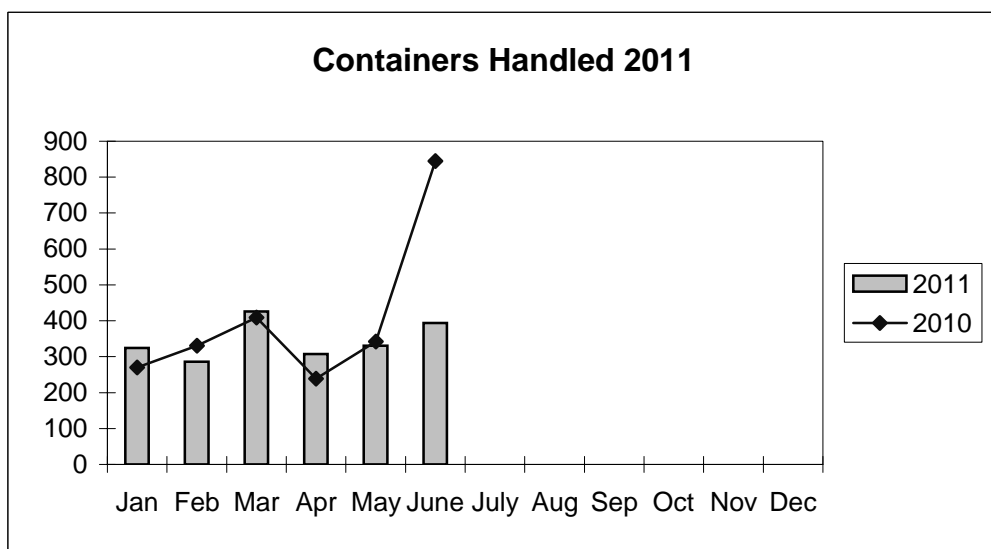

**Port of Everett  
Marine Terminals Statistics Through June 2011**

**Port of Everett  
Marine Terminals Statistics Through June 2011**

<b>Port Calls</b>			<b>2011</b>	<b>2010</b>
Port calls YTD			74	67
	ships		47	42
	barges		27	25
Port calls this month		June	15	13
	ship		9	9
	barge		6	4
Port calls last month		May	12	12
	ship		8	7
	barge		4	5
<b>Tonnage</b>			<b>2011</b>	<b>2010</b>
Short Tons YTD			56,349	54,076
	In (general)		17,562	15,416
	Out		34,737	38,660
	Out (logs)		4,050	-
Short tons This Month		June	10,176	18,388
	In (general)		3,521	2,708
	Out		6,655	15,680
	Out (logs)		-	-
Short tons Last Month		May	8,332	13,654
	In (general)		3,242	2,086
	Out		5,090	11,568
	Out (logs)		-	-
<b>Container Statistics</b>			<b>2011</b>	<b>2010</b>
Number of Units YTD			2,068	2,436
	In		1,044	1,015
	Out		1,024	1,421
Number of Units This Month		June	394	845
	In		236	173
	Out		158	672
Number of Units Last Month		May	331	342
	In		168	159
	Out		163	183