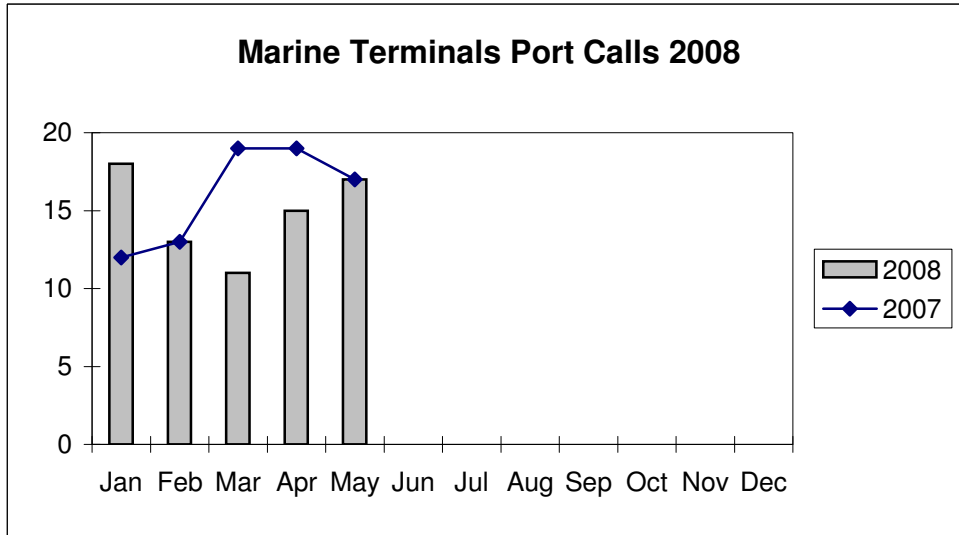

**Port of Everett
Marine Terminals Tonnage Through May 2008**

**Port of Everett
Marine Terminals Tonnage Through May 2008**

Port Calls			2008	2007
Port calls YTD			74	80
	ships		49	52
	barges		25	28
Port calls this month		May	17	17
	ship		12	11
	barge		5	6
Port calls last month		April	15	19
	ship		9	13
	barge		6	6
Tonnage			2008	2007
Short Tons YTD			91,926	67,521
	In (general)		29,906	49,886
	In (cement)		39,070	-
	Out		22,950	17,635
Short tons This Month		May	23,464	10,298
	In (general)		8,019	6,715
	In (cement)		9,921	-
	Out		5,524	3,583
Short tons Last Month		April	10,926	22,217
	In (general)		3,421	17,113
	In (cement)		-	-
	Out		7,505	5,104
Container Statistics			2008	2007
Number of Units YTD			1,939	1,753
	In		970	867
	Out		969	886
Number of Units This Month		May	367	384
	In		182	196
	Out		185	188
Number of Units Last Month		April	463	374
	In		236	173
	Out		227	201