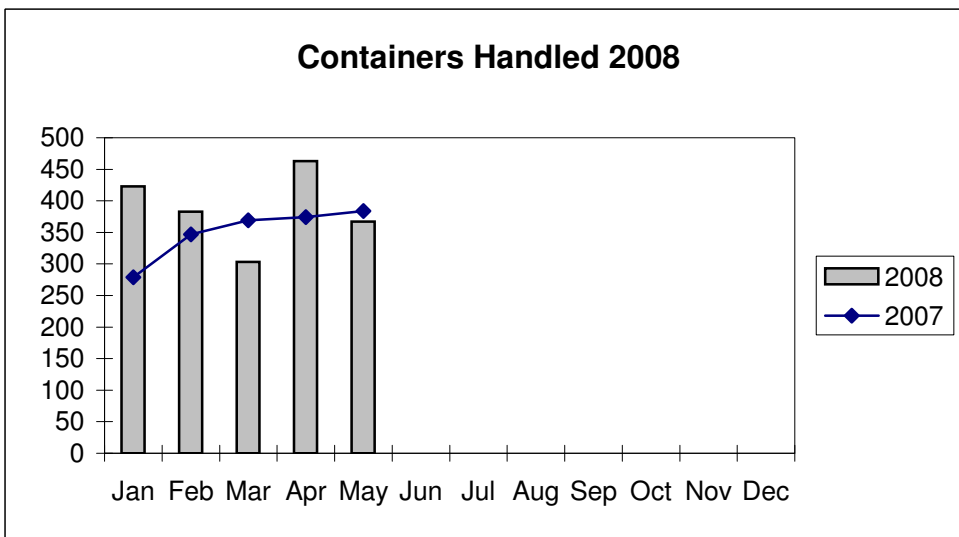

**Port of Everett
Marine Terminals Tonnage Through May 2008**

**Port of Everett
Marine Terminals Tonnage Through May 2008**

Port Calls			2008	2007
Port calls YTD			74	80
	ships		49	52
	barges		25	28
Port calls this month		May	17	17
	ship		12	11
	barge		5	6
Port calls last month		April	15	19
	ship		9	13
	barge		6	6
Tonnage			2008	2007
Short Tons YTD			91,926	67,521
	In (general)		29,906	49,886
	In (cement)		39,070	-
	Out		22,950	17,635
Short tons This Month		May	23,464	10,298
	In (general)		8,019	6,715
	In (cement)		9,921	-
	Out		5,524	3,583
Short tons Last Month		April	10,926	22,217
	In (general)		3,421	17,113
	In (cement)		-	-
	Out		7,505	5,104
Container Statistics			2008	2007
Number of Units YTD			1,939	1,753
	In		970	867
	Out		969	886
Number of Units This Month		May	367	384
	In		182	196
	Out		185	188
Number of Units Last Month		April	463	374
	In		236	173
	Out		227	201