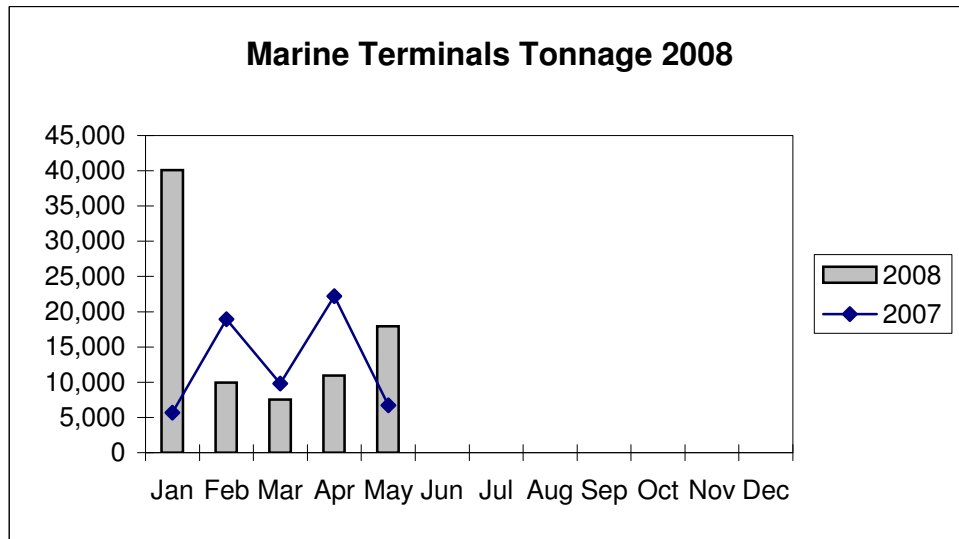

**Port of Everett
Marine Terminals Tonnage Through May 2008**

**Port of Everett
Marine Terminals Tonnage Through May 2008**

Port Calls			2008	2007
Port calls YTD			74	80
	ships		49	52
	barges		25	28
Port calls this month		May	17	17
	ship		12	11
	barge		5	6
Port calls last month		April	15	19
	ship		9	13
	barge		6	6
Tonnage			2008	2007
Short Tons YTD			91,926	67,521
	In (general)		29,906	49,886
	In (cement)		39,070	-
	Out		22,950	17,635
Short tons This Month		May	23,464	10,298
	In (general)		8,019	6,715
	In (cement)		9,921	-
	Out		5,524	3,583
Short tons Last Month		April	10,926	22,217
	In (general)		3,421	17,113
	In (cement)		-	-
	Out		7,505	5,104
Container Statistics			2008	2007
Number of Units YTD			1,939	1,753
	In		970	867
	Out		969	886
Number of Units This Month		May	367	384
	In		182	196
	Out		185	188
Number of Units Last Month		April	463	374
	In		236	173
	Out		227	201