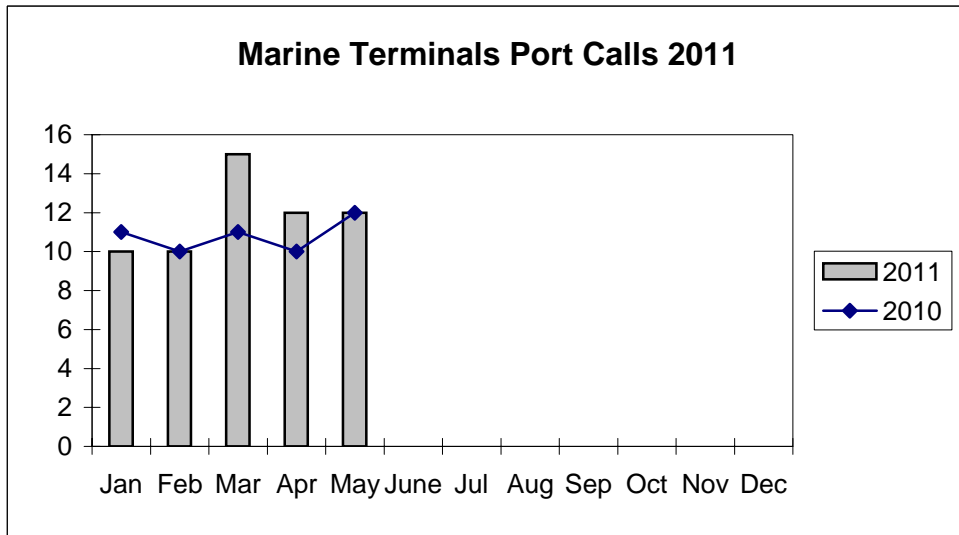

**Port of Everett
Marine Terminals Tonnage Through May 2011**

**Port of Everett
Marine Terminals Tonnage Through May 2011**

Port Calls		2011	2010
Port calls YTD		59	54
	ships	37	33
	barges	22	21
Port calls this month	May	12	12
	ship	8	7
	barge	4	5
Port calls last month	April	12	10
	ship	8	6
	barge	4	4
Tonnage		2011	2010
Short Tons YTD		46,173	35,689
	In (general)	14,041	12,709
	Out	28,082	22,980
	Out (logs)	4,050	-
Short tons This Month	May	8,332	13,654
	In (general)	3,242	2,086
	Out	5,090	11,568
	Out (logs)	-	-
Short tons Last Month	April	16,268	3,740
	In (general)	4,819	1,775
	Out	7,399	1,965
	Out (logs)	4,050	-
Container Statistics		2011	2010
Number of Units YTD		1,674	1,591
	In	808	842
	Out	866	749
Number of Units This Month	May	331	342
	In	168	159
	Out	163	183
Number of Units Last Month	April	307	239
	In	189	127
	Out	118	112