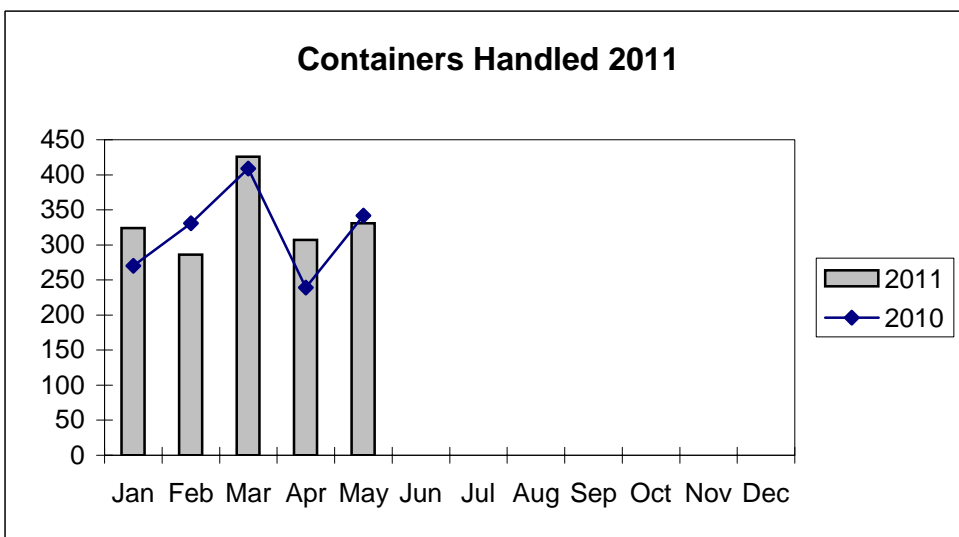

**Port of Everett
Marine Terminals Tonnage Through May 2011**

**Port of Everett
Marine Terminals Tonnage Through May 2011**

Port Calls		2011	2010
Port calls YTD		59	54
	ships	37	33
	barges	22	21
Port calls this month	May	12	12
	ship	8	7
	barge	4	5
Port calls last month	April	12	10
	ship	8	6
	barge	4	4
Tonnage		2011	2010
Short Tons YTD		46,173	35,689
	In (general)	14,041	12,709
	Out	28,082	22,980
	Out (logs)	4,050	-
Short tons This Month	May	8,332	13,654
	In (general)	3,242	2,086
	Out	5,090	11,568
	Out (logs)	-	-
Short tons Last Month	April	16,268	3,740
	In (general)	4,819	1,775
	Out	7,399	1,965
	Out (logs)	4,050	-
Container Statistics		2011	2010
Number of Units YTD		1,674	1,591
	In	808	842
	Out	866	749
Number of Units This Month	May	331	342
	In	168	159
	Out	163	183
Number of Units Last Month	April	307	239
	In	189	127
	Out	118	112