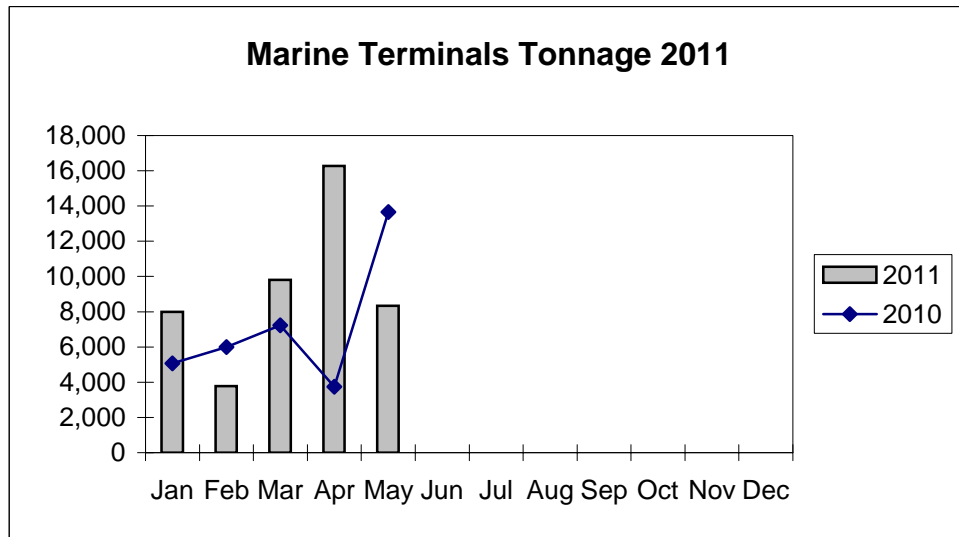

**Port of Everett
Marine Terminals Tonnage Through May 2011**

**Port of Everett
Marine Terminals Tonnage Through May 2011**

Port Calls		2011	2010
Port calls YTD		59	54
	ships	37	33
	barges	22	21
Port calls this month	May	12	12
	ship	8	7
	barge	4	5
Port calls last month	April	12	10
	ship	8	6
	barge	4	4
Tonnage		2011	2010
Short Tons YTD		46,173	35,689
	In (general)	14,041	12,709
	Out	28,082	22,980
	Out (logs)	4,050	-
Short tons This Month	May	8,332	13,654
	In (general)	3,242	2,086
	Out	5,090	11,568
	Out (logs)	-	-
Short tons Last Month	April	16,268	3,740
	In (general)	4,819	1,775
	Out	7,399	1,965
	Out (logs)	4,050	-
Container Statistics		2011	2010
Number of Units YTD		1,674	1,591
	In	808	842
	Out	866	749
Number of Units This Month	May	331	342
	In	168	159
	Out	163	183
Number of Units Last Month	April	307	239
	In	189	127
	Out	118	112