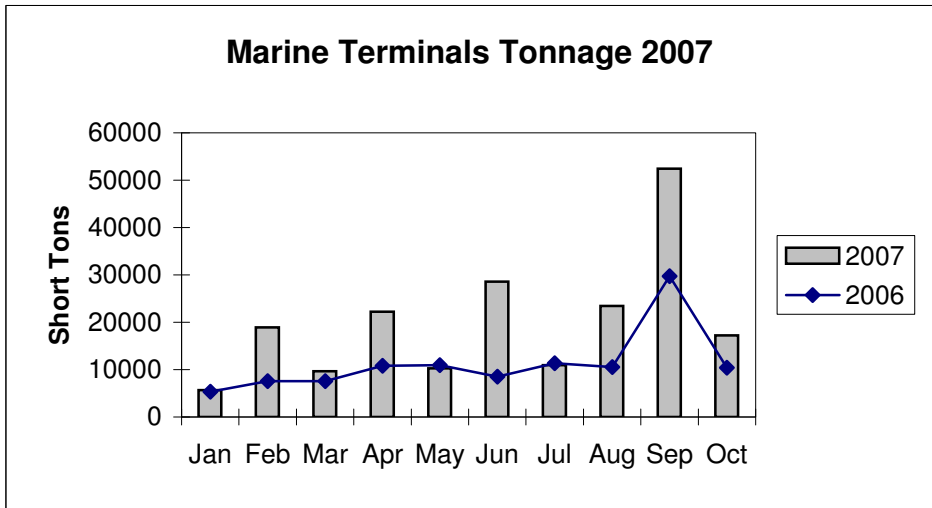

**Port of Everett
Marine Terminals Statistics Through October 2007**

**Port of Everett
Marine Terminals Statistics Through October 2007**

Port Calls			2007	2006
Port calls YTD			160	146
	ships		106	99
	barges		54	47
Port calls this month		Oct	19	14
	ship		12	9
	barge		7	5
Port calls last month		Sep	16	14
	ship		11	9
	barge		5	5
Tonnage			2007	2006
Short Tons YTD			200,820	112,698
	In		139,124	75,122
	Out		61,696	37,576
Short tons this month		Oct	17,252	10,384
	In		13,763	4,668
	Out		3,489	5,716
Short tons last month		Sep	52,726	29,707
	In		43,659	23,454
	Out		9,067	6,253
Container Statistics			2007	2006
Number of Units YTD			5,072	3,168
	In		1,874	1,350
	Out		3,198	1,818
Number of Units This Month		Oct	534	460
	In		223	187
	Out		311	273
Number of Units Last Month		Sep	688	442
	In		232	142
	Out		456	300