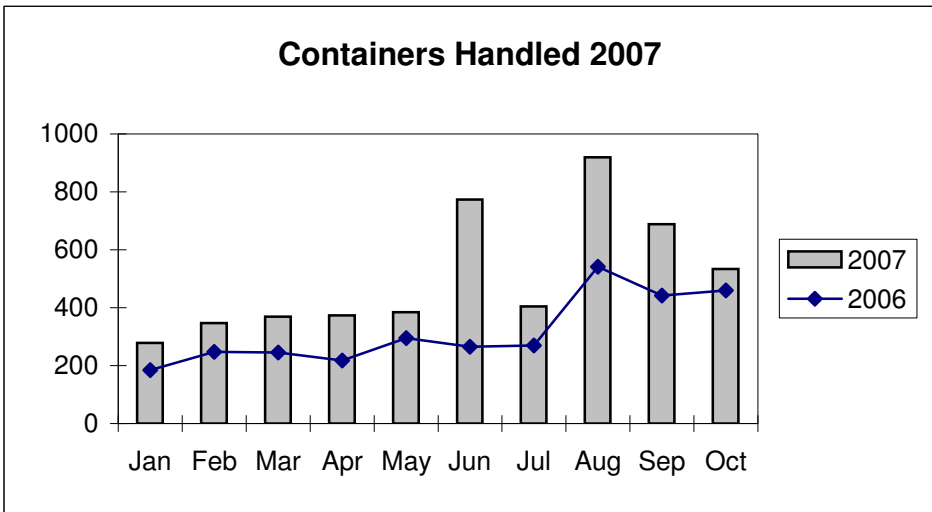

**Port of Everett
Marine Terminals Statistics Through October 2007**

**Port of Everett
Marine Terminals Statistics Through October 2007**

Port Calls			2007	2006
Port calls YTD			160	146
	ships		106	99
	barges		54	47
Port calls this month		Oct	19	14
	ship		12	9
	barge		7	5
Port calls last month		Sep	16	14
	ship		11	9
	barge		5	5
Tonnage			2007	2006
Short Tons YTD			200,820	112,698
	In		139,124	75,122
	Out		61,696	37,576
Short tons this month		Oct	17,252	10,384
	In		13,763	4,668
	Out		3,489	5,716
Short tons last month		Sep	52,726	29,707
	In		43,659	23,454
	Out		9,067	6,253
Container Statistics			2007	2006
Number of Units YTD			5,072	3,168
	In		1,874	1,350
	Out		3,198	1,818
Number of Units This Month		Oct	534	460
	In		223	187
	Out		311	273
Number of Units Last Month		Sep	688	442
	In		232	142
	Out		456	300