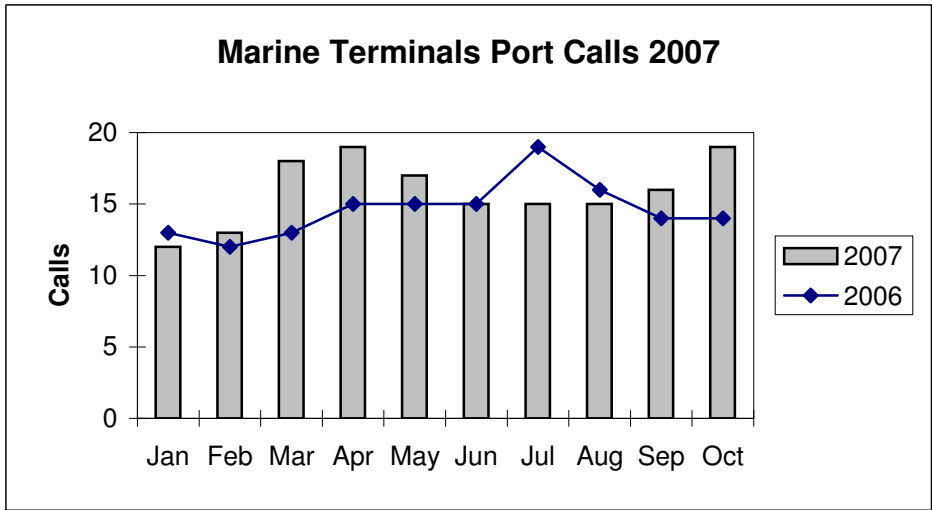

**Port of Everett
Marine Terminals Statistics Through October 2007**

**Port of Everett
Marine Terminals Statistics Through October 2007**

Port Calls			2007	2006
Port calls YTD			160	146
	ships		106	99
	barges		54	47
Port calls this month		Oct	19	14
	ship		12	9
	barge		7	5
Port calls last month		Sep	16	14
	ship		11	9
	barge		5	5
Tonnage			2007	2006
Short Tons YTD			200,820	112,698
	In		139,124	75,122
	Out		61,696	37,576
Short tons this month		Oct	17,252	10,384
	In		13,763	4,668
	Out		3,489	5,716
Short tons last month		Sep	52,726	29,707
	In		43,659	23,454
	Out		9,067	6,253
Container Statistics			2007	2006
Number of Units YTD			5,072	3,168
	In		1,874	1,350
	Out		3,198	1,818
Number of Units This Month		Oct	534	460
	In		223	187
	Out		311	273
Number of Units Last Month		Sep	688	442
	In		232	142
	Out		456	300