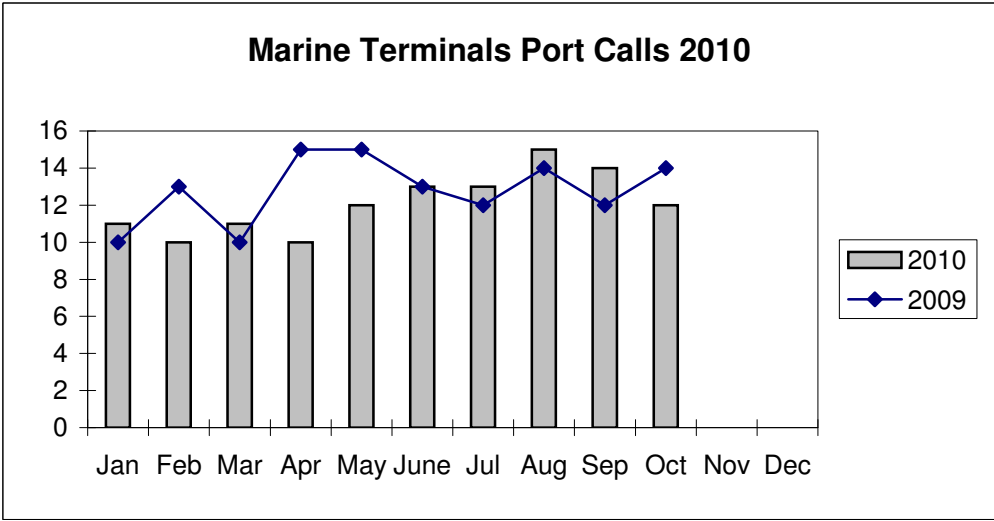

**Port of Everett
Marine Terminals Statistics Through October 2010**

**Port of Everett
Marine Terminals Statistics Through October 2010**

Port Calls			2010	2009
Port calls YTD			121	128
	ships		80	84
	barges		41	44
Port calls this month		Oct	12	14
	ship		9	9
	barge		3	5
Port calls last month		Sep	14	12
	ship		10	8
	barge		4	4
Tonnage			2010	2009
Short Tons YTD			103,097	112,807
	In		33,258	45,287
	Out		69,839	67,520
Short tons this month		Oct	7,698	11,857
	In		2,414	3,873
	Out		5,284	7,984
Short tons last month		Sep	5,133	5,965
	In		2,728	3,711
	Out		2,405	2,254
Container Statistics			2010	2009
Number of Units YTD			5,512	6,156
	In		2,576	2,925
	Out		2,936	3,231
Number of Units This Month		Oct	444	606
	In		156	256
	Out		288	350
Number of Units Last Month		Sep	273	339
	In		159	216
	Out		114	123