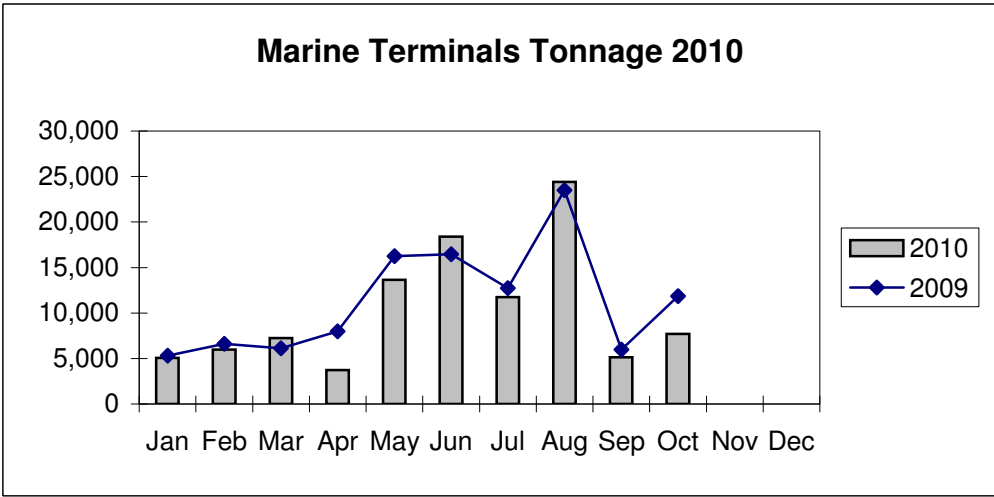

**Port of Everett
Marine Terminals Statistics Through October 2010**

**Port of Everett
Marine Terminals Statistics Through October 2010**

Port Calls			2010	2009
Port calls YTD			121	128
	ships		80	84
	barges		41	44
Port calls this month		Oct	12	14
	ship		9	9
	barge		3	5
Port calls last month		Sep	14	12
	ship		10	8
	barge		4	4
Tonnage			2010	2009
Short Tons YTD			103,097	112,807
	In		33,258	45,287
	Out		69,839	67,520
Short tons this month		Oct	7,698	11,857
	In		2,414	3,873
	Out		5,284	7,984
Short tons last month		Sep	5,133	5,965
	In		2,728	3,711
	Out		2,405	2,254
Container Statistics			2010	2009
Number of Units YTD			5,512	6,156
	In		2,576	2,925
	Out		2,936	3,231
Number of Units This Month		Oct	444	606
	In		156	256
	Out		288	350
Number of Units Last Month		Sep	273	339
	In		159	216
	Out		114	123