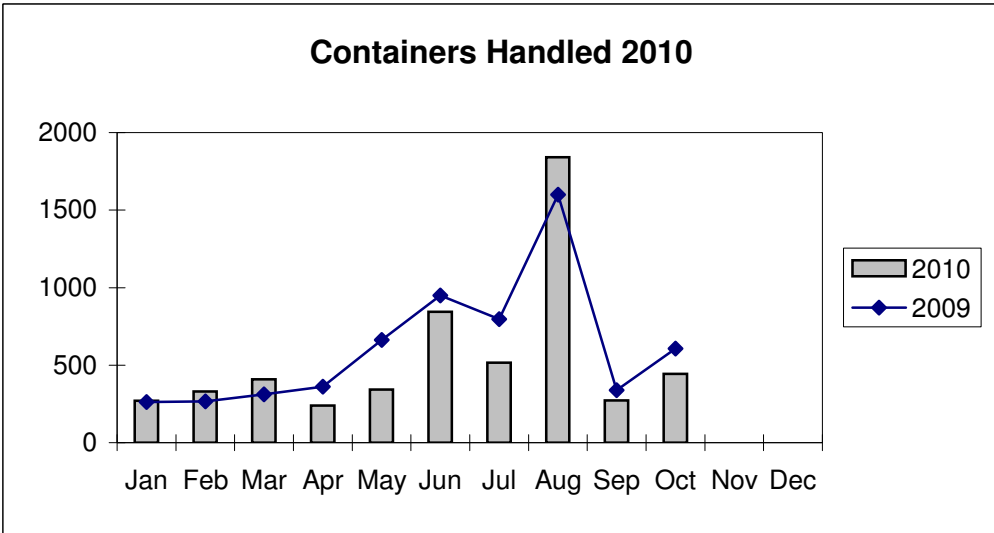

**Port of Everett
Marine Terminals Statistics Through October 2010**

**Port of Everett
Marine Terminals Statistics Through October 2010**

Port Calls			2010	2009
Port calls YTD			121	128
	ships		80	84
	barges		41	44
Port calls this month		Oct	12	14
	ship		9	9
	barge		3	5
Port calls last month		Sep	14	12
	ship		10	8
	barge		4	4
Tonnage			2010	2009
Short Tons YTD			103,097	112,807
	In		33,258	45,287
	Out		69,839	67,520
Short tons this month		Oct	7,698	11,857
	In		2,414	3,873
	Out		5,284	7,984
Short tons last month		Sep	5,133	5,965
	In		2,728	3,711
	Out		2,405	2,254
Container Statistics			2010	2009
Number of Units YTD			5,512	6,156
	In		2,576	2,925
	Out		2,936	3,231
Number of Units This Month		Oct	444	606
	In		156	256
	Out		288	350
Number of Units Last Month		Sep	273	339
	In		159	216
	Out		114	123