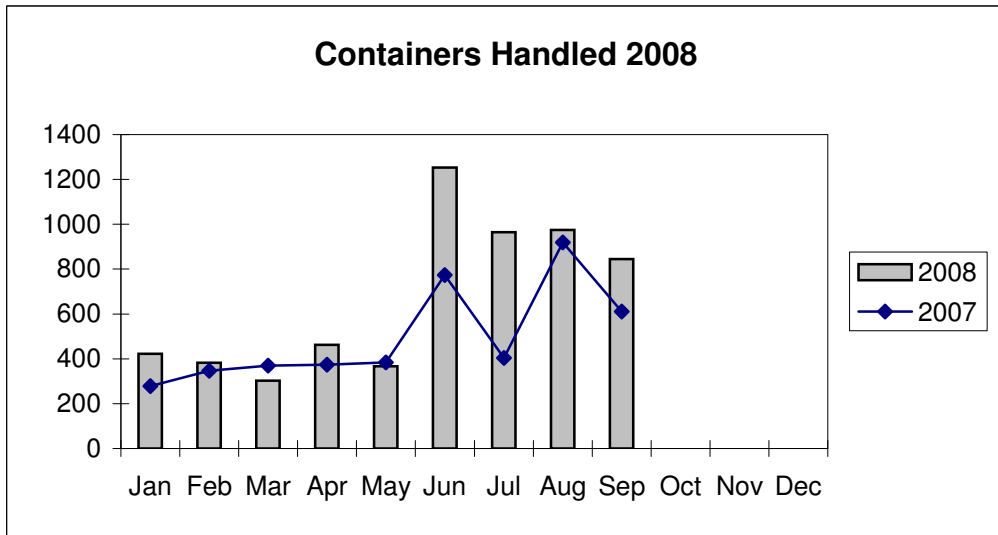

**Port of Everett
Marine Terminals Statistics Through September 2008**

**Port of Everett
Marine Terminals Statistics Through September 2008**

Port Calls			2008	2007
Port calls YTD			141	139
	ships		98	92
	barges		43	47
Port calls this month		Sep	18	16
	ship		14	11
	barge		4	5
Port calls last month		Aug	15	15
	ship		10	9
	barge		5	6
Tonnage			2008	2007
Short Tons YTD			279,441	183,255
	In		51,887	125,048
	Cement		143,425	-
	Out		84,129	58,207
Short tons this month		Sep	63,890	52,413
	In		7,244	43,346
	Cement		43,523	-
	Out		13,123	9,067
Short tons last month		Aug	24,142	23,470
	In		6,167	10,114
	Cement		-	-
	Out		17,975	13,356
Container Statistics			2008	2007
Number of Units YTD			5,986	3,861
	In		2,313	1,574
	Out		3,673	2,287
Number of Units This Month		Sep	845	611
	In		234	155
	Out		611	456
Number of Units Last Month		Aug	975	919
	In		195	186
	Out		780	733