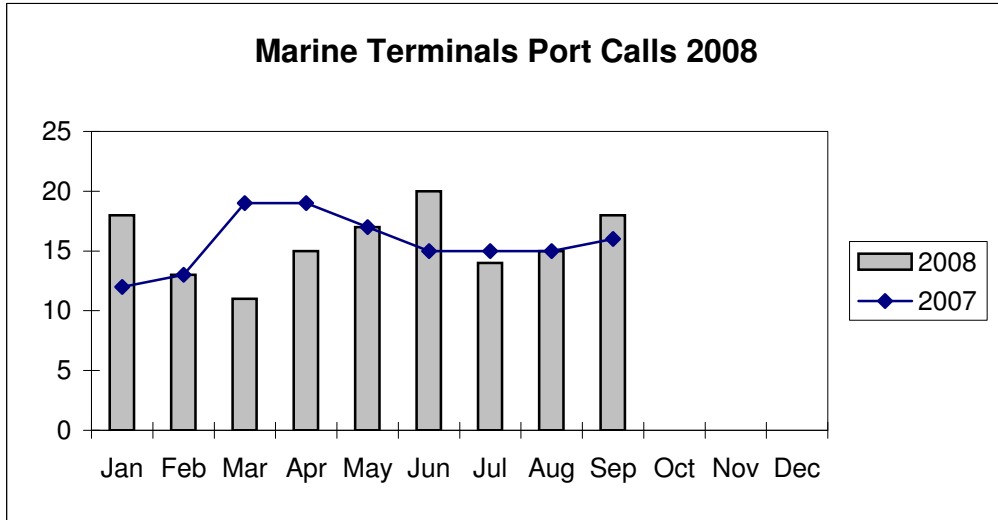

**Port of Everett
Marine Terminals Statistics Through September 2008**

**Port of Everett
Marine Terminals Statistics Through September 2008**

Port Calls			2008	2007
Port calls YTD			141	139
	ships		98	92
	barges		43	47
Port calls this month		Sep	18	16
	ship		14	11
	barge		4	5
Port calls last month		Aug	15	15
	ship		10	9
	barge		5	6
Tonnage			2008	2007
Short Tons YTD			279,441	183,255
	In		51,887	125,048
	Cement		143,425	-
	Out		84,129	58,207
Short tons this month		Sep	63,890	52,413
	In		7,244	43,346
	Cement		43,523	-
	Out		13,123	9,067
Short tons last month		Aug	24,142	23,470
	In		6,167	10,114
	Cement		-	-
	Out		17,975	13,356
Container Statistics			2008	2007
Number of Units YTD			5,986	3,861
	In		2,313	1,574
	Out		3,673	2,287
Number of Units This Month		Sep	845	611
	In		234	155
	Out		611	456
Number of Units Last Month		Aug	975	919
	In		195	186
	Out		780	733