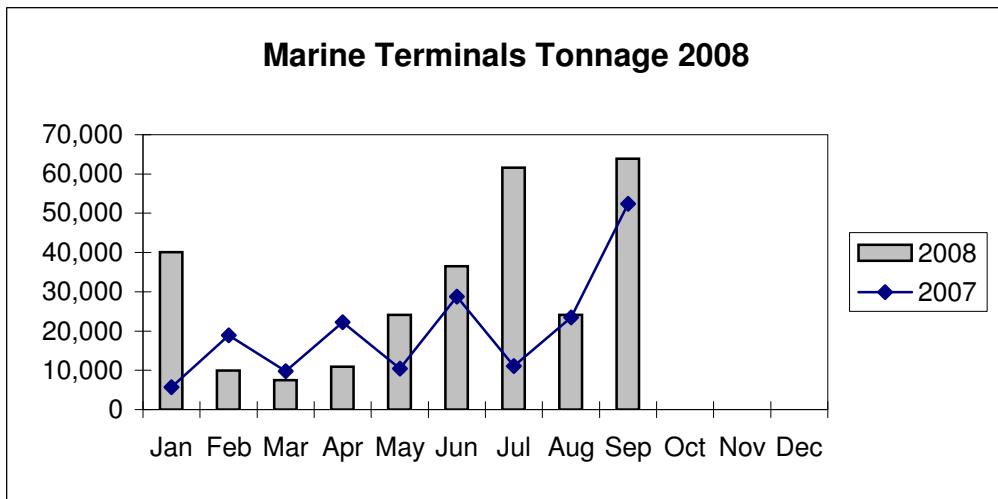

**Port of Everett
Marine Terminals Statistics Through September 2008**

**Port of Everett
Marine Terminals Statistics Through September 2008**

Port Calls			2008	2007
Port calls YTD			141	139
	ships		98	92
	barges		43	47
Port calls this month		Sep	18	16
	ship		14	11
	barge		4	5
Port calls last month		Aug	15	15
	ship		10	9
	barge		5	6
Tonnage			2008	2007
Short Tons YTD			279,441	183,255
	In		51,887	125,048
	Cement		143,425	-
	Out		84,129	58,207
Short tons this month		Sep	63,890	52,413
	In		7,244	43,346
	Cement		43,523	-
	Out		13,123	9,067
Short tons last month		Aug	24,142	23,470
	In		6,167	10,114
	Cement		-	-
	Out		17,975	13,356
Container Statistics			2008	2007
Number of Units YTD			5,986	3,861
	In		2,313	1,574
	Out		3,673	2,287
Number of Units This Month		Sep	845	611
	In		234	155
	Out		611	456
Number of Units Last Month		Aug	975	919
	In		195	186
	Out		780	733