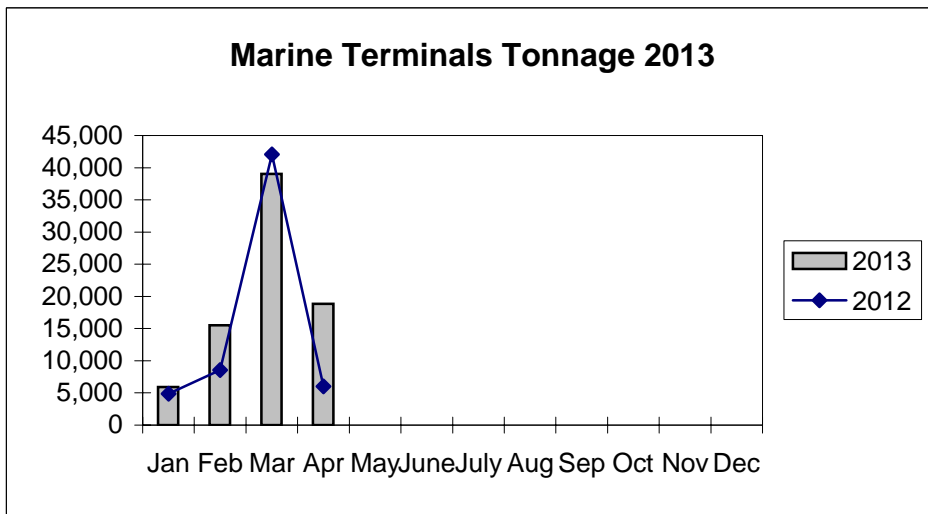

**Port of Everett
Marine Terminals Tonnage Through April 2013**

**Port of Everett
Marine Terminals Tonnage Through April 2013**

Port Calls		2013	2012
Port calls YTD		54	42
	ships	34	25
	barges	20	17
Port calls this month	April	17	10
	ship	12	6
	barge	5	4
Port calls last month	March	15	14
	ship	9	9
	barge	6	5
Tonnage		2013	2012
Short Tons YTD		79,294	61,494
	In (general)	33,755	17,703
	Out	15,103	9,203
	Out (logs)	30,436	34,588
Short tons This Month	April	18,847	5,995
	In (general)	13,773	4,328
	Out	5,074	1,667
	Out (logs)	-	-
Short tons Last Month	March	39,017	42,068
	In (general)	5,092	5,809
	Out	3,489	1,671
	Out (logs)	30,436	34,588
Container Statistics		2013	2012
Number of Units YTD		1,686	1,625
	In	1,100	1,157
	Out	586	468
Number of Units This Month	April	423	398
	In	277	279
	Out	146	119
Number of Units Last Month	March	504	457
	In	309	366
	Out	195	91