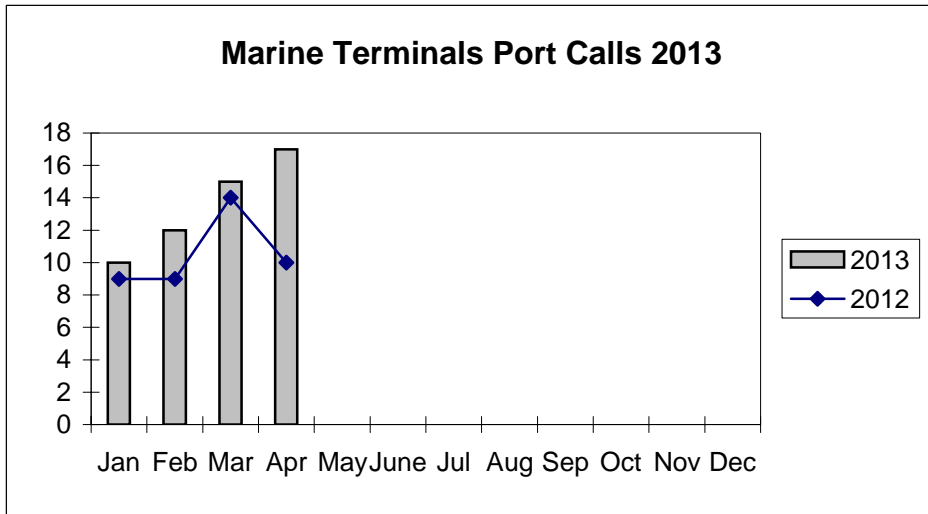

**Port of Everett
Marine Terminals Tonnage Through April 2013**

**Port of Everett
Marine Terminals Tonnage Through April 2013**

Port Calls		2013	2012
Port calls YTD		54	42
	ships	34	25
	barges	20	17
Port calls this month	April	17	10
	ship	12	6
	barge	5	4
Port calls last month	March	15	14
	ship	9	9
	barge	6	5
Tonnage		2013	2012
Short Tons YTD		79,294	61,494
	In (general)	33,755	17,703
	Out	15,103	9,203
	Out (logs)	30,436	34,588
Short tons This Month	April	18,847	5,995
	In (general)	13,773	4,328
	Out	5,074	1,667
	Out (logs)	-	-
Short tons Last Month	March	39,017	42,068
	In (general)	5,092	5,809
	Out	3,489	1,671
	Out (logs)	30,436	34,588
Container Statistics		2013	2012
Number of Units YTD		1,686	1,625
	In	1,100	1,157
	Out	586	468
Number of Units This Month	April	423	398
	In	277	279
	Out	146	119
Number of Units Last Month	March	504	457
	In	309	366
	Out	195	91

**Port of Everett
Marine Terminals Statistics Through April 2013**