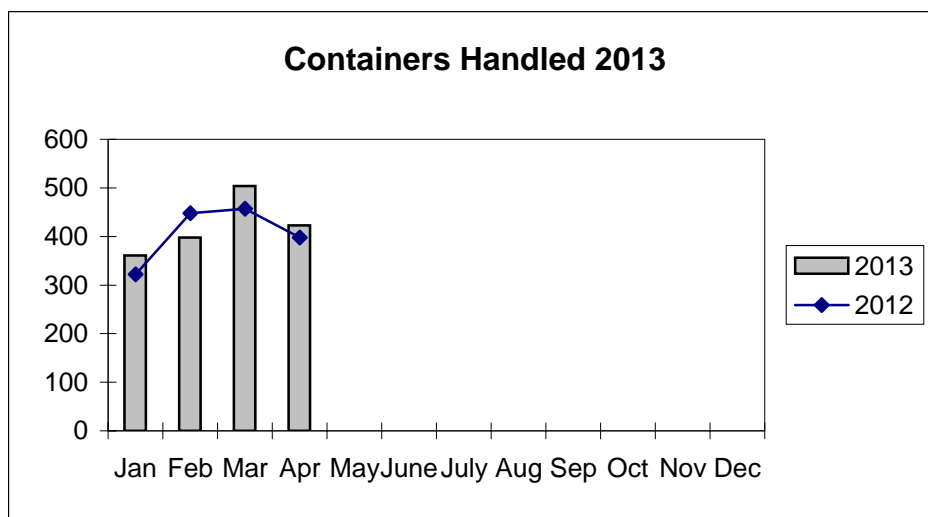

**Port of Everett
Marine Terminals Tonnage Through April 2013**

**Port of Everett
Marine Terminals Tonnage Through April 2013**

Port Calls		2013	2012
Port calls YTD		54	42
	ships	34	25
	barges	20	17
Port calls this month	April	17	10
	ship	12	6
	barge	5	4
Port calls last month	March	15	14
	ship	9	9
	barge	6	5
Tonnage		2013	2012
Short Tons YTD		79,294	61,494
	In (general)	33,755	17,703
	Out	15,103	9,203
	Out (logs)	30,436	34,588
Short tons This Month	April	18,847	5,995
	In (general)	13,773	4,328
	Out	5,074	1,667
	Out (logs)	-	-
Short tons Last Month	March	39,017	42,068
	In (general)	5,092	5,809
	Out	3,489	1,671
	Out (logs)	30,436	34,588
Container Statistics		2013	2012
Number of Units YTD		1,686	1,625
	In	1,100	1,157
	Out	586	468
Number of Units This Month	April	423	398
	In	277	279
	Out	146	119
Number of Units Last Month	March	504	457
	In	309	366
	Out	195	91