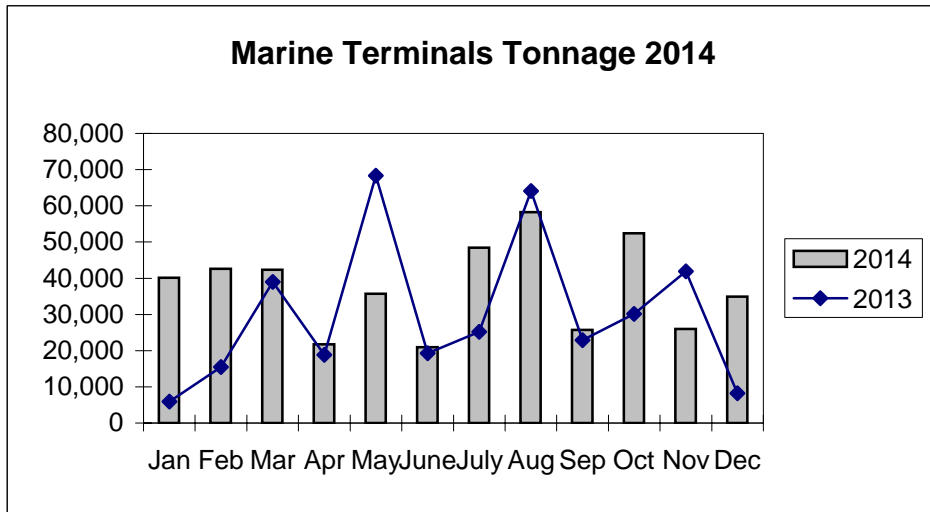

**Port of Everett
Marine Terminals Statistics Through December 2014**

**Port of Everett
Marine Terminals Statistics Through December 2014**

Port Calls			2014	2013
Port calls YTD			184	175
	ships		105	112
	barges		79	63
Port calls this month		Dec	15	15
	ship		11	8
	barge		4	7
Port calls last month		Nov	20	13
	ship		9	8
	barge		11	5
Tonnage			2014	2013
Short Tons YTD			449,176	359,379
	In (general)		162,924	125,115
	In (cement)		35,717	-
	Out (general)		62,674	70,794
	Out (logs)		187,861	163,470
Short tons this month		Dec	34,908	8,238
	In (general)		6,646	6,297
	In (cement)		-	-
	Out (general)		15,897	1,941
	Out (logs)		12,365	-
Short tons last month		Nov	26,032	41,923
	In (general)		23,684	4,601
	In (cement)		-	-
	Out (general)		2,348	2,778
	Out (logs)		-	34,544
Container Statistics			2014	2013
Number of Units YTD			7,271	8,182
	In		4,219	5,044
	Out		3,052	3,138
Number of Units This Month		Dec	881	470
	In		296	333
	Out		585	137
Number of Units Last Month		Nov	439	458
	In		301	298
	Out		138	160

**Port of Everett
Marine Terminals Statistics Through December 2014**