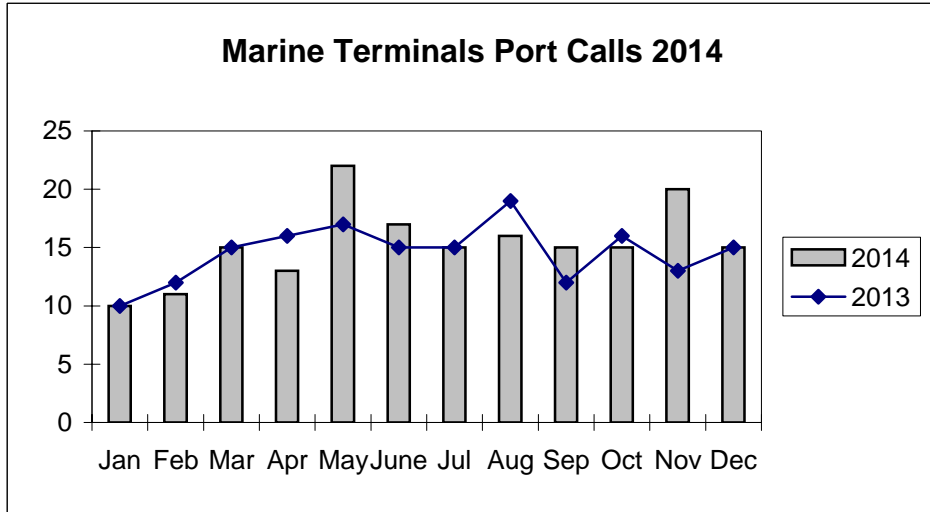

**Port of Everett
Marine Terminals Statistics Through December 2014**

**Port of Everett
Marine Terminals Statistics Through December 2014**

Port Calls			2014	2013
Port calls YTD			184	175
	ships		105	112
	barges		79	63
Port calls this month		Dec	15	15
	ship		11	8
	barge		4	7
Port calls last month		Nov	20	13
	ship		9	8
	barge		11	5
Tonnage			2014	2013
Short Tons YTD			449,176	359,379
	In (general)		162,924	125,115
	In (cement)		35,717	-
	Out (general)		62,674	70,794
	Out (logs)		187,861	163,470
Short tons this month		Dec	34,908	8,238
	In (general)		6,646	6,297
	In (cement)		-	-
	Out (general)		15,897	1,941
	Out (logs)		12,365	-
Short tons last month		Nov	26,032	41,923
	In (general)		23,684	4,601
	In (cement)		-	-
	Out (general)		2,348	2,778
	Out (logs)		-	34,544
Container Statistics			2014	2013
Number of Units YTD			7,271	8,182
	In		4,219	5,044
	Out		3,052	3,138
Number of Units This Month		Dec	881	470
	In		296	333
	Out		585	137
Number of Units Last Month		Nov	439	458
	In		301	298
	Out		138	160

**Port of Everett
Marine Terminals Statistics Through December 2014**