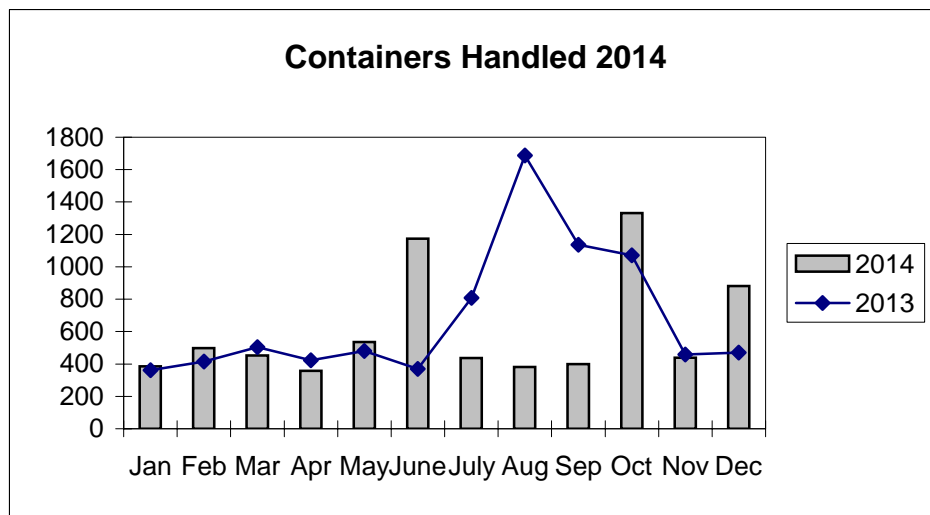

**Port of Everett
Marine Terminals Statistics Through December 2014**

**Port of Everett
Marine Terminals Statistics Through December 2014**

Port Calls			2014	2013
Port calls YTD			184	175
	ships		105	112
	barges		79	63
Port calls this month		Dec	15	15
	ship		11	8
	barge		4	7
Port calls last month		Nov	20	13
	ship		9	8
	barge		11	5
Tonnage			2014	2013
Short Tons YTD			449,176	359,379
	In (general)		162,924	125,115
	In (cement)		35,717	-
	Out (general)		62,674	70,794
	Out (logs)		187,861	163,470
Short tons this month		Dec	34,908	8,238
	In (general)		6,646	6,297
	In (cement)		-	-
	Out (general)		15,897	1,941
	Out (logs)		12,365	-
Short tons last month		Nov	26,032	41,923
	In (general)		23,684	4,601
	In (cement)		-	-
	Out (general)		2,348	2,778
	Out (logs)		-	34,544
Container Statistics			2014	2013
Number of Units YTD			7,271	8,182
	In		4,219	5,044
	Out		3,052	3,138
Number of Units This Month		Dec	881	470
	In		296	333
	Out		585	137
Number of Units Last Month		Nov	439	458
	In		301	298
	Out		138	160

**Port of Everett
Marine Terminals Statistics Through December 2014**