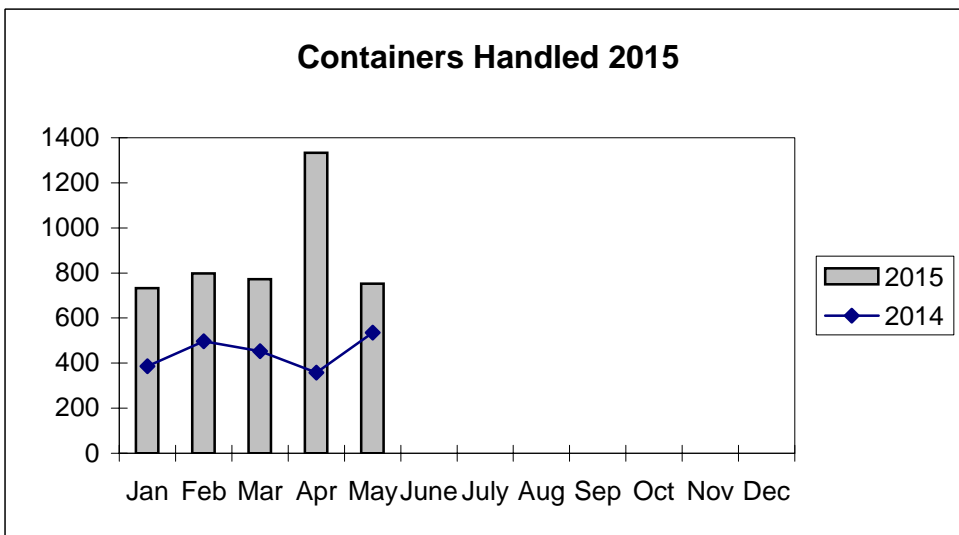

**Port of Everett  
Marine Terminals Tonnage Through May 2015**

**Port of Everett  
Marine Terminals Tonnage Through May 2015**

<b>Port Calls</b>		<b>2015</b>	<b>2014</b>
Port calls YTD		80	70
	ships	61	39
	barges	19	31
Port calls this month	May	16	22
	ship	12	12
	barge	4	10
Port calls last month	April	15	13
	ship	13	7
	barge	2	6
<b>Tonnage</b>		<b>2015</b>	<b>2014</b>
Short Tons YTD		222,102	182,522
	In (general)	108,258	50,667
	Out	40,898	12,826
	Out (logs)	72,946	119,029
Short tons This Month	May	16,235	35,754
	In (general)	7,425	30,887
	Out	8,810	4,867
	Out (logs)	-	-
Short tons Last Month	April	20,736	21,704
	In (general)	11,954	4,412
	Out	8,782	1,534
	Out (logs)	-	15,758
<b>Container Statistics</b>		<b>2015</b>	<b>2014</b>
Number of Units YTD		4,426	2,229
	In	2,932	1,585
	Out	1,494	644
Number of Units This Month	May	753	535
	In	543	333
	Out	210	202
Number of Units Last Month	April	1,333	358
	In	969	281
	Out	364	77