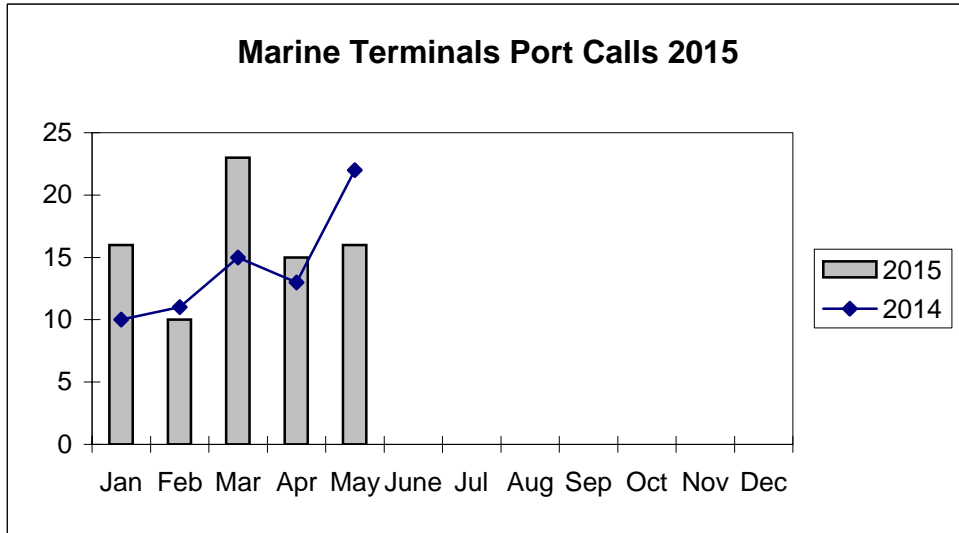

**Port of Everett  
Marine Terminals Tonnage Through May 2015**

**Port of Everett  
Marine Terminals Tonnage Through May 2015**

<b>Port Calls</b>		<b>2015</b>	<b>2014</b>
Port calls YTD		80	70
	ships	61	39
	barges	19	31
Port calls this month	May	16	22
	ship	12	12
	barge	4	10
Port calls last month	April	15	13
	ship	13	7
	barge	2	6
<b>Tonnage</b>		<b>2015</b>	<b>2014</b>
Short Tons YTD		222,102	182,522
	In (general)	108,258	50,667
	Out	40,898	12,826
	Out (logs)	72,946	119,029
Short tons This Month	May	16,235	35,754
	In (general)	7,425	30,887
	Out	8,810	4,867
	Out (logs)	-	-
Short tons Last Month	April	20,736	21,704
	In (general)	11,954	4,412
	Out	8,782	1,534
	Out (logs)	-	15,758
<b>Container Statistics</b>		<b>2015</b>	<b>2014</b>
Number of Units YTD		4,426	2,229
	In	2,932	1,585
	Out	1,494	644
Number of Units This Month	May	753	535
	In	543	333
	Out	210	202
Number of Units Last Month	April	1,333	358
	In	969	281
	Out	364	77