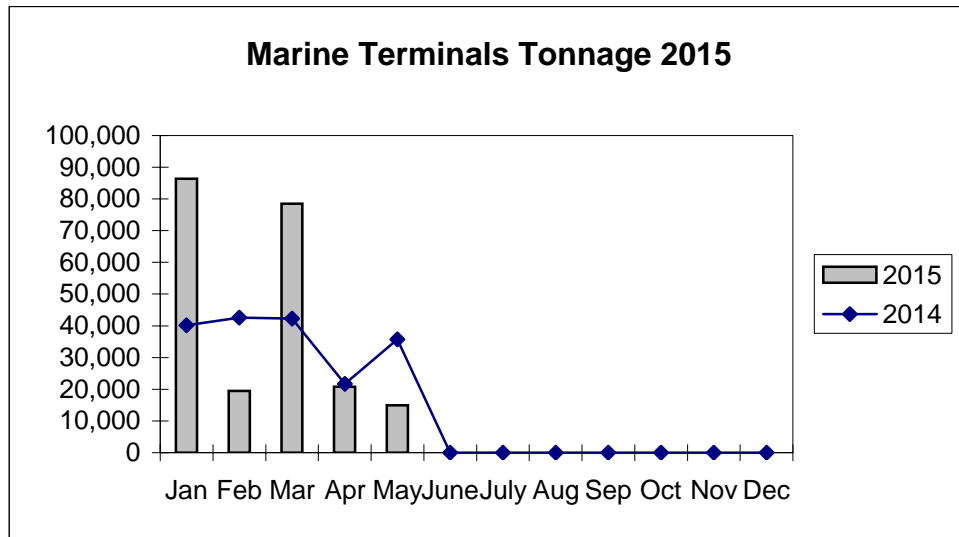

**Port of Everett  
Marine Terminals Tonnage Through May 2015**

**Port of Everett  
Marine Terminals Tonnage Through May 2015**

<b>Port Calls</b>		<b>2015</b>	<b>2014</b>
Port calls YTD		80	70
	ships	61	39
	barges	19	31
Port calls this month	May	16	22
	ship	12	12
	barge	4	10
Port calls last month	April	15	13
	ship	13	7
	barge	2	6
<b>Tonnage</b>		<b>2015</b>	<b>2014</b>
Short Tons YTD		222,102	182,522
	In (general)	108,258	50,667
	Out	40,898	12,826
	Out (logs)	72,946	119,029
Short tons This Month	May	16,235	35,754
	In (general)	7,425	30,887
	Out	8,810	4,867
	Out (logs)	-	-
Short tons Last Month	April	20,736	21,704
	In (general)	11,954	4,412
	Out	8,782	1,534
	Out (logs)	-	15,758
<b>Container Statistics</b>		<b>2015</b>	<b>2014</b>
Number of Units YTD		4,426	2,229
	In	2,932	1,585
	Out	1,494	644
Number of Units This Month	May	753	535
	In	543	333
	Out	210	202
Number of Units Last Month	April	1,333	358
	In	969	281
	Out	364	77