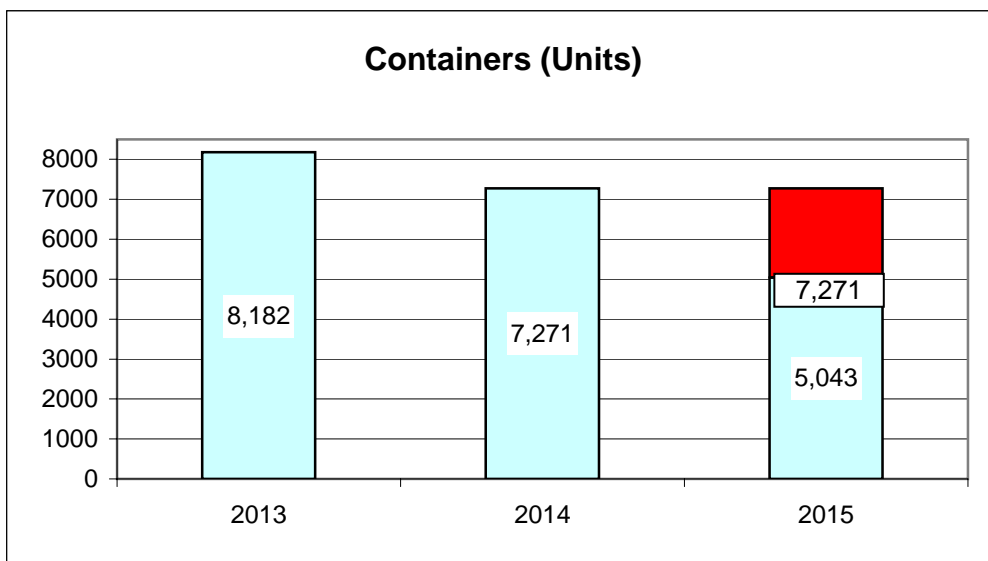

**Port of Everett
Marine Terminals Statistics Through June 2015**

**Port of Everett
Marine Terminals Statistics Through June 2015**

| Port Calls | | | 2015 | 2014 |
|-----------------------------|--------------|------|-------------|-------------|
| Port calls YTD | | | 95 | 88 |
| | ships | | 71 | 47 |
| | barges | | 24 | 41 |
| Port calls this month | | June | 15 | 17 |
| | ship | | 10 | 9 |
| | barge | | 5 | 8 |
| Port calls last month | | May | 16 | 22 |
| | ship | | 12 | 12 |
| | barge | | 4 | 10 |
| Tonnage | | | 2015 | 2014 |
| Short Tons YTD | | | 271,161 | 203,446 |
| | In (general) | | 117,471 | 55,267 |
| | Out | | 46,494 | 29,150 |
| | Out (logs) | | 107,196 | 119,029 |
| Short tons This Month | | June | 49,059 | 20,924 |
| | In (general) | | 9,214 | 4,600 |
| | Out | | 5,595 | 16,324 |
| | Out (logs) | | 34,250 | - |
| Short tons Last Month | | May | 16,235 | 35,754 |
| | In (general) | | 7,425 | 30,887 |
| | Out | | 8,810 | 4,867 |
| | Out (logs) | | - | - |
| Container Statistics | | | 2015 | 2014 |
| Number of Units YTD | | | 5,081 | 3,402 |
| | In | | 3,324 | 1,886 |
| | Out | | 1,757 | 1,516 |
| Number of Units This Month | | June | 655 | 1,173 |
| | In | | 392 | 301 |
| | Out | | 263 | 872 |
| Number of Units Last Month | | May | 753 | 535 |
| | In | | 543 | 333 |
| | Out | | 210 | 202 |

**Port of Everett
Marine Terminals Statistics Through June 2015**

50%

48%

69%