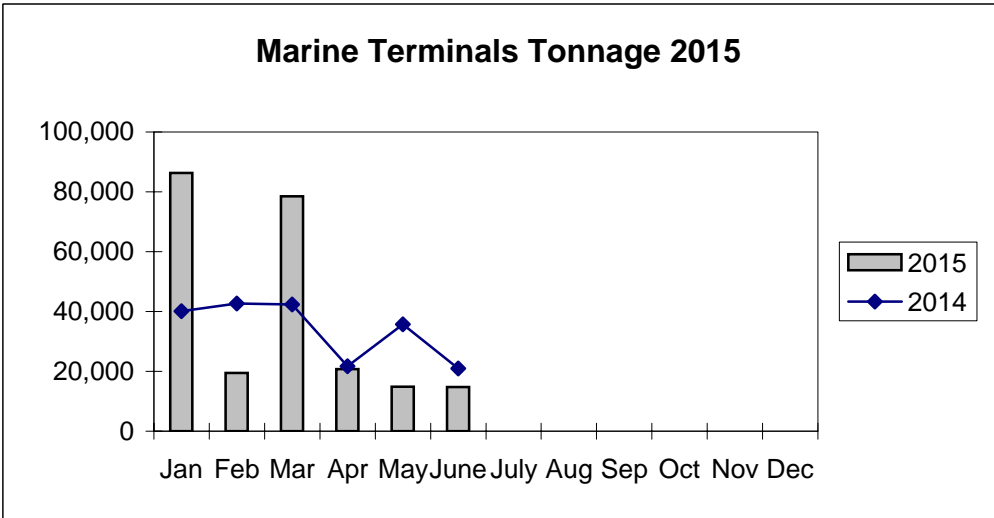

**Port of Everett
Marine Terminals Statistics Through June 2015**

**Port of Everett
Marine Terminals Statistics Through June 2015**

| Port Calls | | | 2015 | 2014 |
|-----------------------------|--------------|------|-------------|-------------|
| Port calls YTD | | | 95 | 88 |
| | ships | | 71 | 47 |
| | barges | | 24 | 41 |
| Port calls this month | | June | 15 | 17 |
| | ship | | 10 | 9 |
| | barge | | 5 | 8 |
| Port calls last month | | May | 16 | 22 |
| | ship | | 12 | 12 |
| | barge | | 4 | 10 |
| Tonnage | | | 2015 | 2014 |
| Short Tons YTD | | | 271,161 | 203,446 |
| | In (general) | | 117,471 | 55,267 |
| | Out | | 46,494 | 29,150 |
| | Out (logs) | | 107,196 | 119,029 |
| Short tons This Month | | June | 49,059 | 20,924 |
| | In (general) | | 9,214 | 4,600 |
| | Out | | 5,595 | 16,324 |
| | Out (logs) | | 34,250 | - |
| Short tons Last Month | | May | 16,235 | 35,754 |
| | In (general) | | 7,425 | 30,887 |
| | Out | | 8,810 | 4,867 |
| | Out (logs) | | - | - |
| Container Statistics | | | 2015 | 2014 |
| Number of Units YTD | | | 5,081 | 3,402 |
| | In | | 3,324 | 1,886 |
| | Out | | 1,757 | 1,516 |
| Number of Units This Month | | June | 655 | 1,173 |
| | In | | 392 | 301 |
| | Out | | 263 | 872 |
| Number of Units Last Month | | May | 753 | 535 |
| | In | | 543 | 333 |
| | Out | | 210 | 202 |