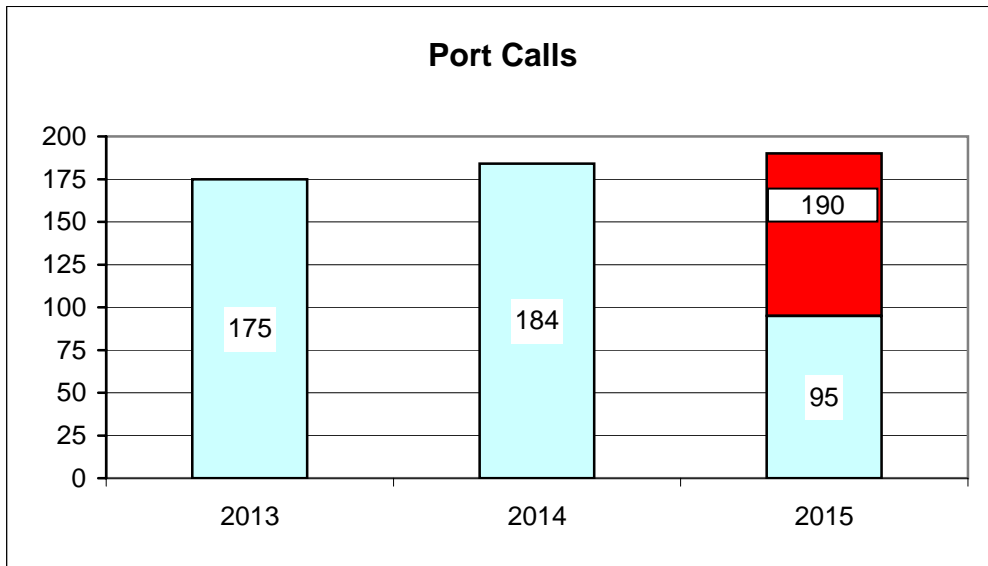

**Port of Everett
Marine Terminals Statistics Through June 2015**

**Port of Everett
Marine Terminals Statistics Through June 2015**

| Port Calls | | | 2015 | 2014 |
|-----------------------------|--------------|------|-------------|-------------|
| Port calls YTD | | | 95 | 88 |
| | ships | | 71 | 47 |
| | barges | | 24 | 41 |
| Port calls this month | | June | 15 | 17 |
| | ship | | 10 | 9 |
| | barge | | 5 | 8 |
| Port calls last month | | May | 16 | 22 |
| | ship | | 12 | 12 |
| | barge | | 4 | 10 |
| Tonnage | | | 2015 | 2014 |
| Short Tons YTD | | | 271,161 | 203,446 |
| | In (general) | | 117,471 | 55,267 |
| | Out | | 46,494 | 29,150 |
| | Out (logs) | | 107,196 | 119,029 |
| Short tons This Month | | June | 49,059 | 20,924 |
| | In (general) | | 9,214 | 4,600 |
| | Out | | 5,595 | 16,324 |
| | Out (logs) | | 34,250 | - |
| Short tons Last Month | | May | 16,235 | 35,754 |
| | In (general) | | 7,425 | 30,887 |
| | Out | | 8,810 | 4,867 |
| | Out (logs) | | - | - |
| Container Statistics | | | 2015 | 2014 |
| Number of Units YTD | | | 5,081 | 3,402 |
| | In | | 3,324 | 1,886 |
| | Out | | 1,757 | 1,516 |
| Number of Units This Month | | June | 655 | 1,173 |
| | In | | 392 | 301 |
| | Out | | 263 | 872 |
| Number of Units Last Month | | May | 753 | 535 |
| | In | | 543 | 333 |
| | Out | | 210 | 202 |

**Port of Everett
Marine Terminals Statistics Through June 2015**

50%

48%

69%