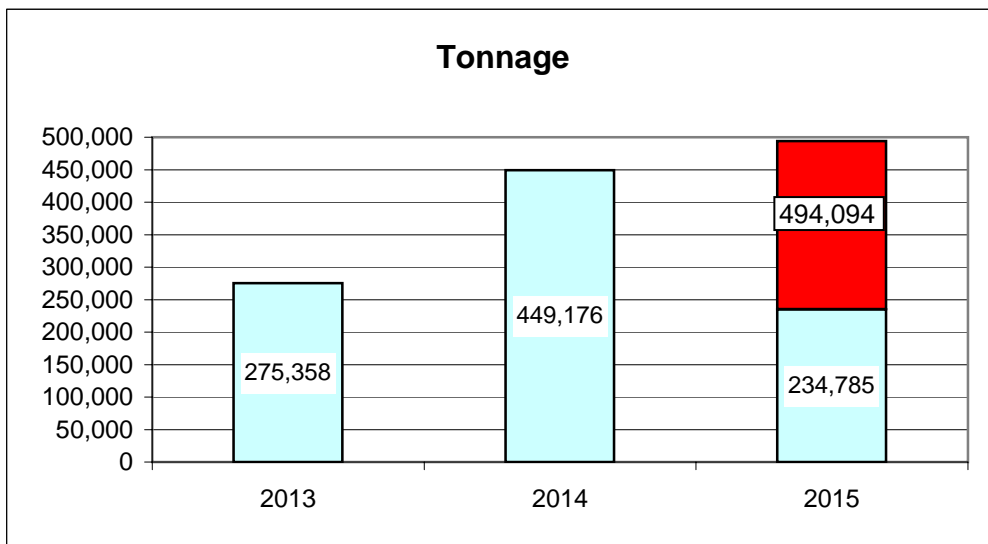

**Port of Everett
Marine Terminals Statistics Through June 2015**

50%

48%

69%