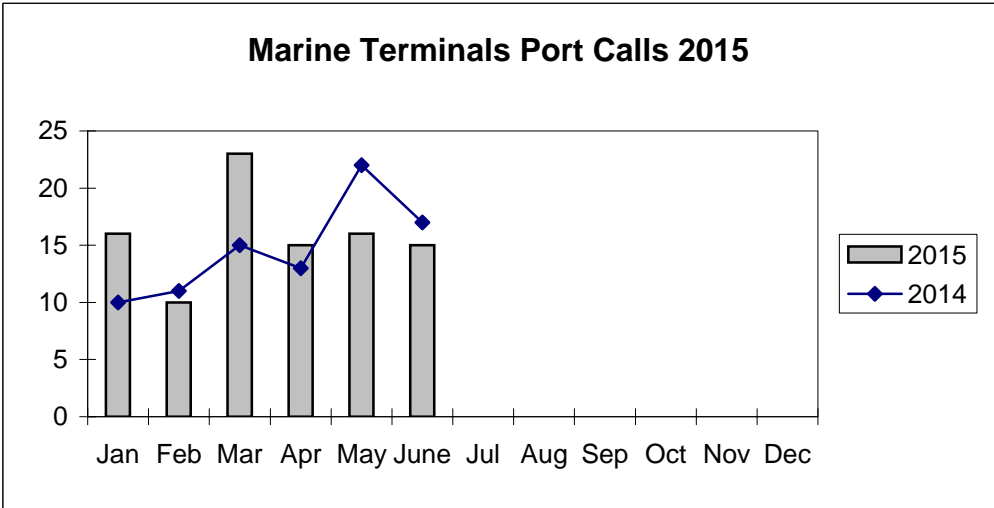

**Port of Everett
Marine Terminals Statistics Through June 2015**

**Port of Everett
Marine Terminals Statistics Through June 2015**

| Port Calls | | | 2015 | 2014 |
|-----------------------------|--------------|------|-------------|-------------|
| Port calls YTD | | | 95 | 88 |
| | ships | | 71 | 47 |
| | barges | | 24 | 41 |
| Port calls this month | | June | 15 | 17 |
| | ship | | 10 | 9 |
| | barge | | 5 | 8 |
| Port calls last month | | May | 16 | 22 |
| | ship | | 12 | 12 |
| | barge | | 4 | 10 |
| Tonnage | | | 2015 | 2014 |
| Short Tons YTD | | | 271,161 | 203,446 |
| | In (general) | | 117,471 | 55,267 |
| | Out | | 46,494 | 29,150 |
| | Out (logs) | | 107,196 | 119,029 |
| Short tons This Month | | June | 49,059 | 20,924 |
| | In (general) | | 9,214 | 4,600 |
| | Out | | 5,595 | 16,324 |
| | Out (logs) | | 34,250 | - |
| Short tons Last Month | | May | 16,235 | 35,754 |
| | In (general) | | 7,425 | 30,887 |
| | Out | | 8,810 | 4,867 |
| | Out (logs) | | - | - |
| Container Statistics | | | 2015 | 2014 |
| Number of Units YTD | | | 5,081 | 3,402 |
| | In | | 3,324 | 1,886 |
| | Out | | 1,757 | 1,516 |
| Number of Units This Month | | June | 655 | 1,173 |
| | In | | 392 | 301 |
| | Out | | 263 | 872 |
| Number of Units Last Month | | May | 753 | 535 |
| | In | | 543 | 333 |
| | Out | | 210 | 202 |