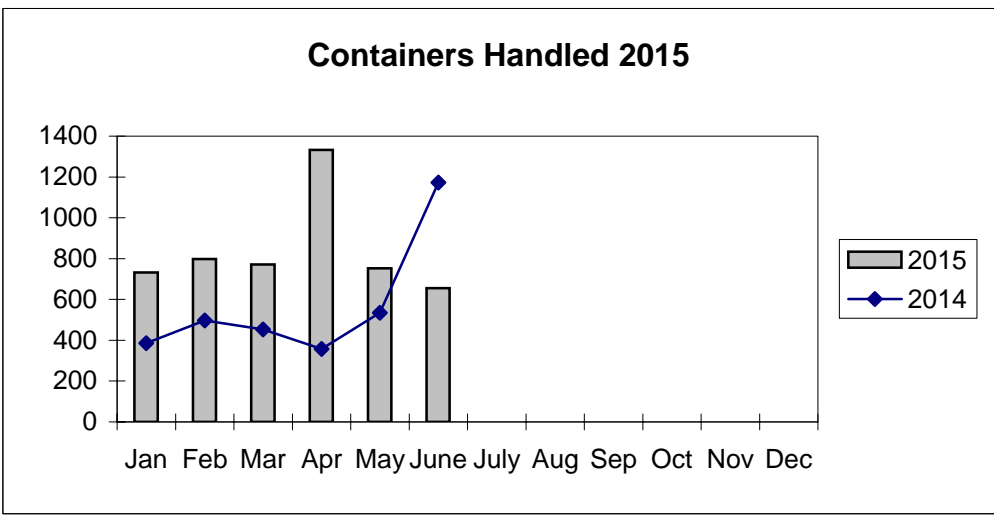

**Port of Everett
Marine Terminals Statistics Through June 2015**

**Port of Everett
Marine Terminals Statistics Through June 2015**

| Port Calls | | | 2015 | 2014 |
|-----------------------------|--------------|------|-------------|-------------|
| Port calls YTD | | | 95 | 88 |
| | ships | | 71 | 47 |
| | barges | | 24 | 41 |
| Port calls this month | | June | 15 | 17 |
| | ship | | 10 | 9 |
| | barge | | 5 | 8 |
| Port calls last month | | May | 16 | 22 |
| | ship | | 12 | 12 |
| | barge | | 4 | 10 |
| Tonnage | | | 2015 | 2014 |
| Short Tons YTD | | | 271,161 | 203,446 |
| | In (general) | | 117,471 | 55,267 |
| | Out | | 46,494 | 29,150 |
| | Out (logs) | | 107,196 | 119,029 |
| Short tons This Month | | June | 49,059 | 20,924 |
| | In (general) | | 9,214 | 4,600 |
| | Out | | 5,595 | 16,324 |
| | Out (logs) | | 34,250 | - |
| Short tons Last Month | | May | 16,235 | 35,754 |
| | In (general) | | 7,425 | 30,887 |
| | Out | | 8,810 | 4,867 |
| | Out (logs) | | - | - |
| Container Statistics | | | 2015 | 2014 |
| Number of Units YTD | | | 5,081 | 3,402 |
| | In | | 3,324 | 1,886 |
| | Out | | 1,757 | 1,516 |
| Number of Units This Month | | June | 655 | 1,173 |
| | In | | 392 | 301 |
| | Out | | 263 | 872 |
| Number of Units Last Month | | May | 753 | 535 |
| | In | | 543 | 333 |
| | Out | | 210 | 202 |