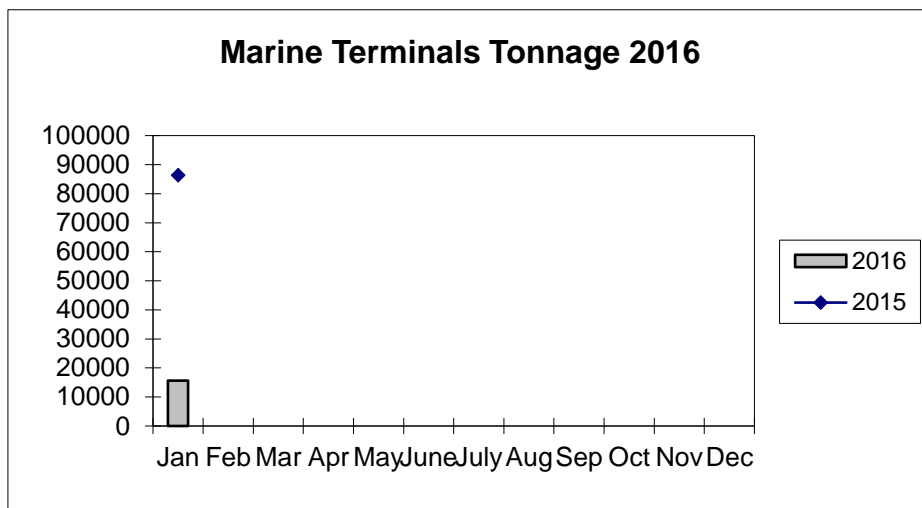

**Port of Everett
Marine Terminals Statistics Through January 2016**

Port of Everett
Marine Terminals Statistics Through January 2016

Port Calls		2016/5	2015/4
Port calls YTD		12	16
	Ships	7	13
	Barges	5	3
Port calls this month	Jan	12	16
	Ships	7	13
	Barges	5	3
Port calls last month	Dec	15	15
	Ships	8	11
	Barges	7	4
Tonnage		2016/5	2015/4
Short Tons YTD		15,602	86,330
	In (general)	5,662	41,520
	In (cement)	4,719	-
	Out	5,221	9,623
	Out (logs)		35,187
Short tons this month	Jan	15,602	86,330
	In (general)	5,662	41,520
	In (cement)	4,719	-
	Out	5,221	9,623
	Out (logs)		35,187
Short tons last month	Dec	29,139	34,908
	In (general)	5,209	6,646
	In (cement)	18,738	-
	Out	5,192	15,897
	Out (logs)	-	12,365
Container Statistics		2016/5	2015/4
Number of Units YTD		450	732
	In	201	348
	Out	249	384
Number of Units This Month	Jan	450	732
	In	201	348
	Out	249	384
Number of Units Last Month	Dec	614	881
	In	394	296
	Out	220	585