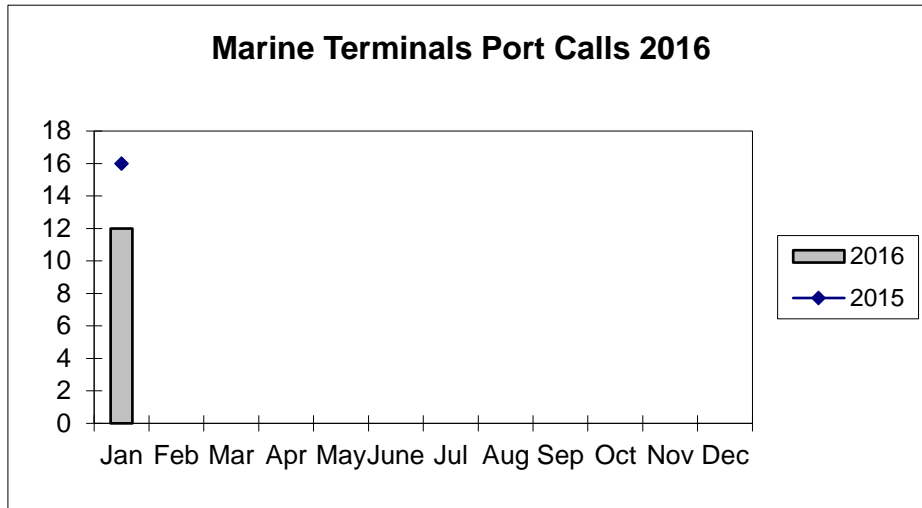

**Port of Everett
Marine Terminals Statistics Through January 2016**

Port of Everett
Marine Terminals Statistics Through January 2016

Port Calls		2016/5	2015/4
Port calls YTD		12	16
	Ships	7	13
	Barges	5	3
Port calls this month	Jan	12	16
	Ships	7	13
	Barges	5	3
Port calls last month	Dec	15	15
	Ships	8	11
	Barges	7	4
Tonnage		2016/5	2015/4
Short Tons YTD		15,602	86,330
	In (general)	5,662	41,520
	In (cement)	4,719	-
	Out	5,221	9,623
	Out (logs)		35,187
Short tons this month	Jan	15,602	86,330
	In (general)	5,662	41,520
	In (cement)	4,719	-
	Out	5,221	9,623
	Out (logs)		35,187
Short tons last month	Dec	29,139	34,908
	In (general)	5,209	6,646
	In (cement)	18,738	-
	Out	5,192	15,897
	Out (logs)	-	12,365
Container Statistics		2016/5	2015/4
Number of Units YTD		450	732
	In	201	348
	Out	249	384
Number of Units This Month	Jan	450	732
	In	201	348
	Out	249	384
Number of Units Last Month	Dec	614	881
	In	394	296
	Out	220	585

Port of Everett Marine Terminals Statistics Through January 2016