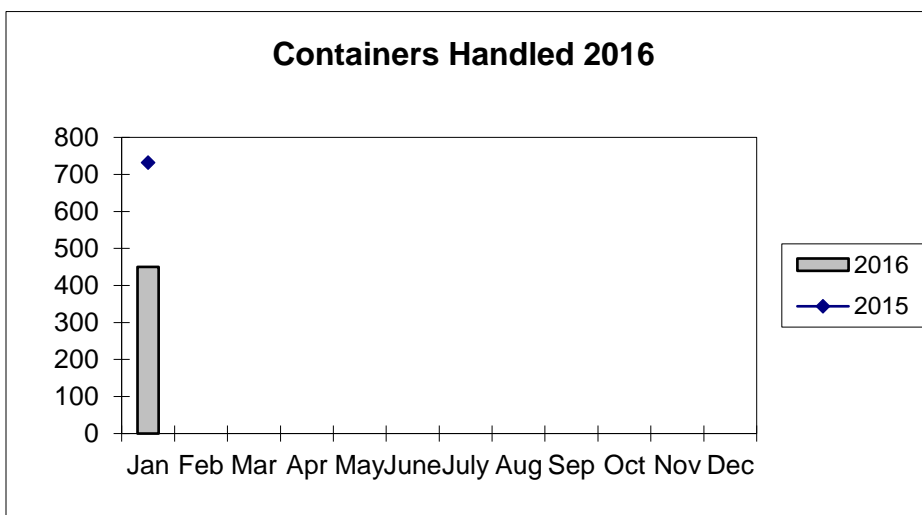

**Port of Everett
Marine Terminals Statistics Through January 2016**

Port of Everett
Marine Terminals Statistics Through January 2016

Port Calls		2016/5	2015/4
Port calls YTD		12	16
	Ships	7	13
	Barges	5	3
Port calls this month	Jan	12	16
	Ships	7	13
	Barges	5	3
Port calls last month	Dec	15	15
	Ships	8	11
	Barges	7	4
Tonnage		2016/5	2015/4
Short Tons YTD		15,602	86,330
	In (general)	5,662	41,520
	In (cement)	4,719	-
	Out	5,221	9,623
	Out (logs)		35,187
Short tons this month	Jan	15,602	86,330
	In (general)	5,662	41,520
	In (cement)	4,719	-
	Out	5,221	9,623
	Out (logs)		35,187
Short tons last month	Dec	29,139	34,908
	In (general)	5,209	6,646
	In (cement)	18,738	-
	Out	5,192	15,897
	Out (logs)	-	12,365
Container Statistics		2016/5	2015/4
Number of Units YTD		450	732
	In	201	348
	Out	249	384
Number of Units This Month	Jan	450	732
	In	201	348
	Out	249	384
Number of Units Last Month	Dec	614	881
	In	394	296
	Out	220	585