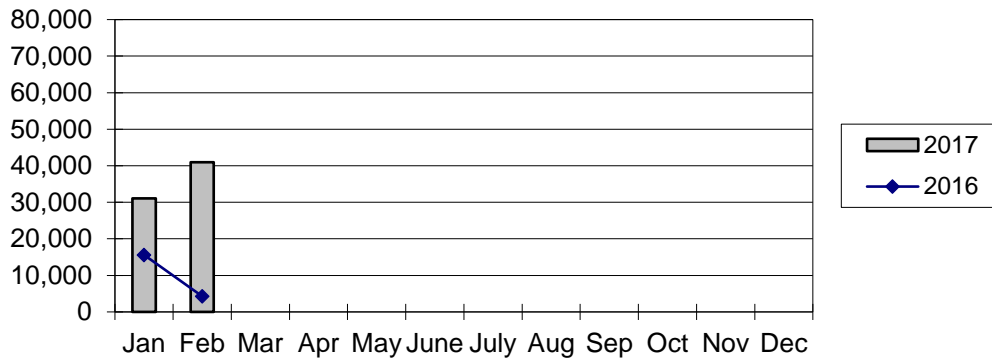

**Port of Everett
Marine Terminals Statistics Through February 2017**

Marine Terminals Port Calls 2017

Marine Terminals Tonnage 2017

Containers Handled 2017

**Port of Everett
Marine Terminals Statistics Through February 2017**

Port Calls			2017	2016
Port calls YTD			21	20
	ships		11	11
	barges		10	9
Port calls this month		Feb	11	8
	ship		7	4
	barge		4	4
Port calls last month		Jan	10	12
	ship		4	7
	barge		6	5
Tonnage			2017	2016
Short Tons YTD			72,006	19,893
	In (general)		14,595	9,006
	In (cement)		26,909	4,719
	Out		7,657	6,168
	Out (logs)		22,845	-
Short tons This Month		Feb	40,926	4,291
	In (general)		3,671	3,344
	In (cement)		13,061	-
	Out		1,349	947
	Out (logs)		22,845	
Short tons Last Month		Jan	31,081	15,602
	In (general)		10,924	5,662
	In (cement)		13,848	4,719
	Out		6,309	5,221
	Out (logs)		-	-
Container Statistics			2017	2016
Number of Units YTD			1,214	753
	In		864	438
	Out		350	315
Number of Units This Month		Feb	315	303
	In		217	237
	Out		98	66
Number of Units Last Month		Jan	899	450
	In		647	201
	Out		252	249