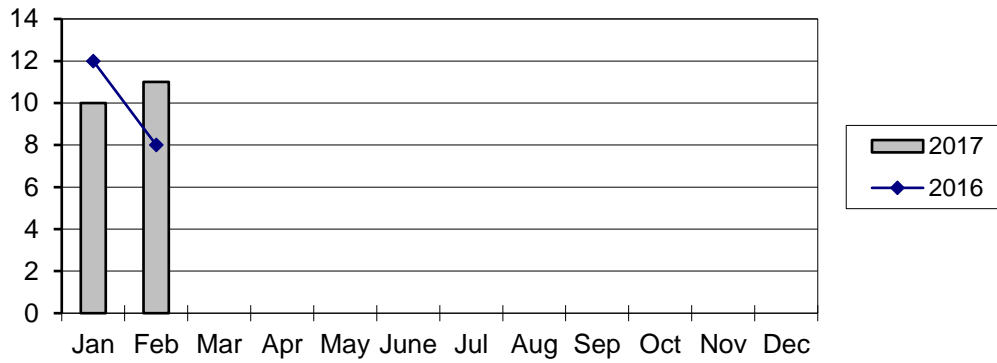

**Port of Everett
Marine Terminals Statistics Through February 2017**

Marine Terminals Port Calls 2017

Marine Terminals Tonnage 2017

Containers Handled 2017

**Port of Everett
Marine Terminals Statistics Through February 2017**

Port Calls			2017	2016
Port calls YTD			21	20
	ships		11	11
	barges		10	9
Port calls this month		Feb	11	8
	ship		7	4
	barge		4	4
Port calls last month		Jan	10	12
	ship		4	7
	barge		6	5
Tonnage			2017	2016
Short Tons YTD			72,006	19,893
	In (general)		14,595	9,006
	In (cement)		26,909	4,719
	Out		7,657	6,168
	Out (logs)		22,845	-
Short tons This Month		Feb	40,926	4,291
	In (general)		3,671	3,344
	In (cement)		13,061	-
	Out		1,349	947
	Out (logs)		22,845	
Short tons Last Month		Jan	31,081	15,602
	In (general)		10,924	5,662
	In (cement)		13,848	4,719
	Out		6,309	5,221
	Out (logs)		-	-
Container Statistics			2017	2016
Number of Units YTD			1,214	753
	In		864	438
	Out		350	315
Number of Units This Month		Feb	315	303
	In		217	237
	Out		98	66
Number of Units Last Month		Jan	899	450
	In		647	201
	Out		252	249