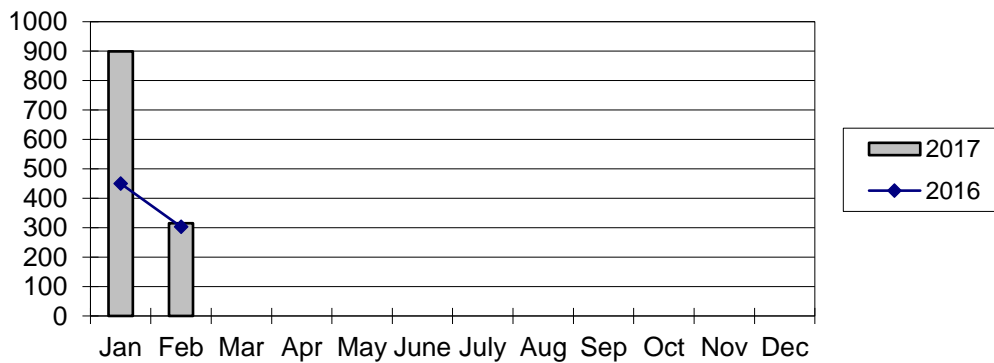

**Port of Everett
Marine Terminals Statistics Through February 2017**

Marine Terminals Port Calls 2017

Marine Terminals Tonnage 2017

Containers Handled 2017

**Port of Everett
Marine Terminals Statistics Through February 2017**

Port Calls			2017	2016
Port calls YTD			21	20
	ships		11	11
	barges		10	9
Port calls this month		Feb	11	8
	ship		7	4
	barge		4	4
Port calls last month		Jan	10	12
	ship		4	7
	barge		6	5
Tonnage			2017	2016
Short Tons YTD			72,006	19,893
	In (general)		14,595	9,006
	In (cement)		26,909	4,719
	Out		7,657	6,168
	Out (logs)		22,845	-
Short tons This Month		Feb	40,926	4,291
	In (general)		3,671	3,344
	In (cement)		13,061	-
	Out		1,349	947
	Out (logs)		22,845	
Short tons Last Month		Jan	31,081	15,602
	In (general)		10,924	5,662
	In (cement)		13,848	4,719
	Out		6,309	5,221
	Out (logs)		-	-
Container Statistics			2017	2016
Number of Units YTD			1,214	753
	In		864	438
	Out		350	315
Number of Units This Month		Feb	315	303
	In		217	237
	Out		98	66
Number of Units Last Month		Jan	899	450
	In		647	201
	Out		252	249