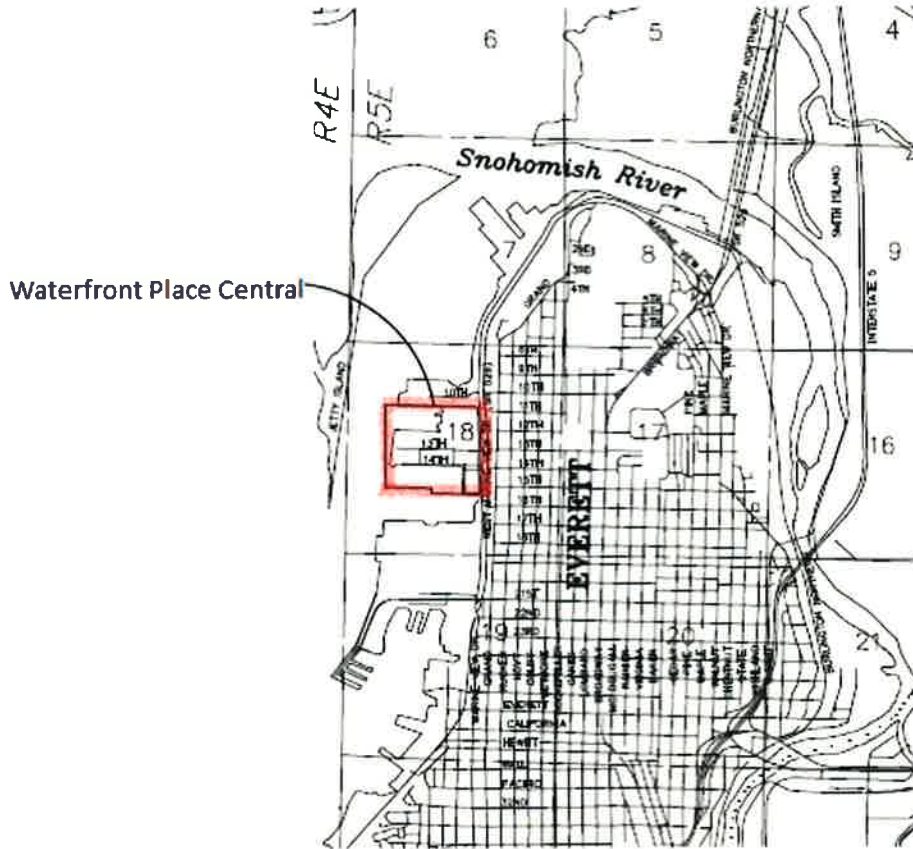

NORTH
0 2000 4000

SHOCKEY
PLANNING GROUP, Inc.

Source: Port of Everett EIS 2005